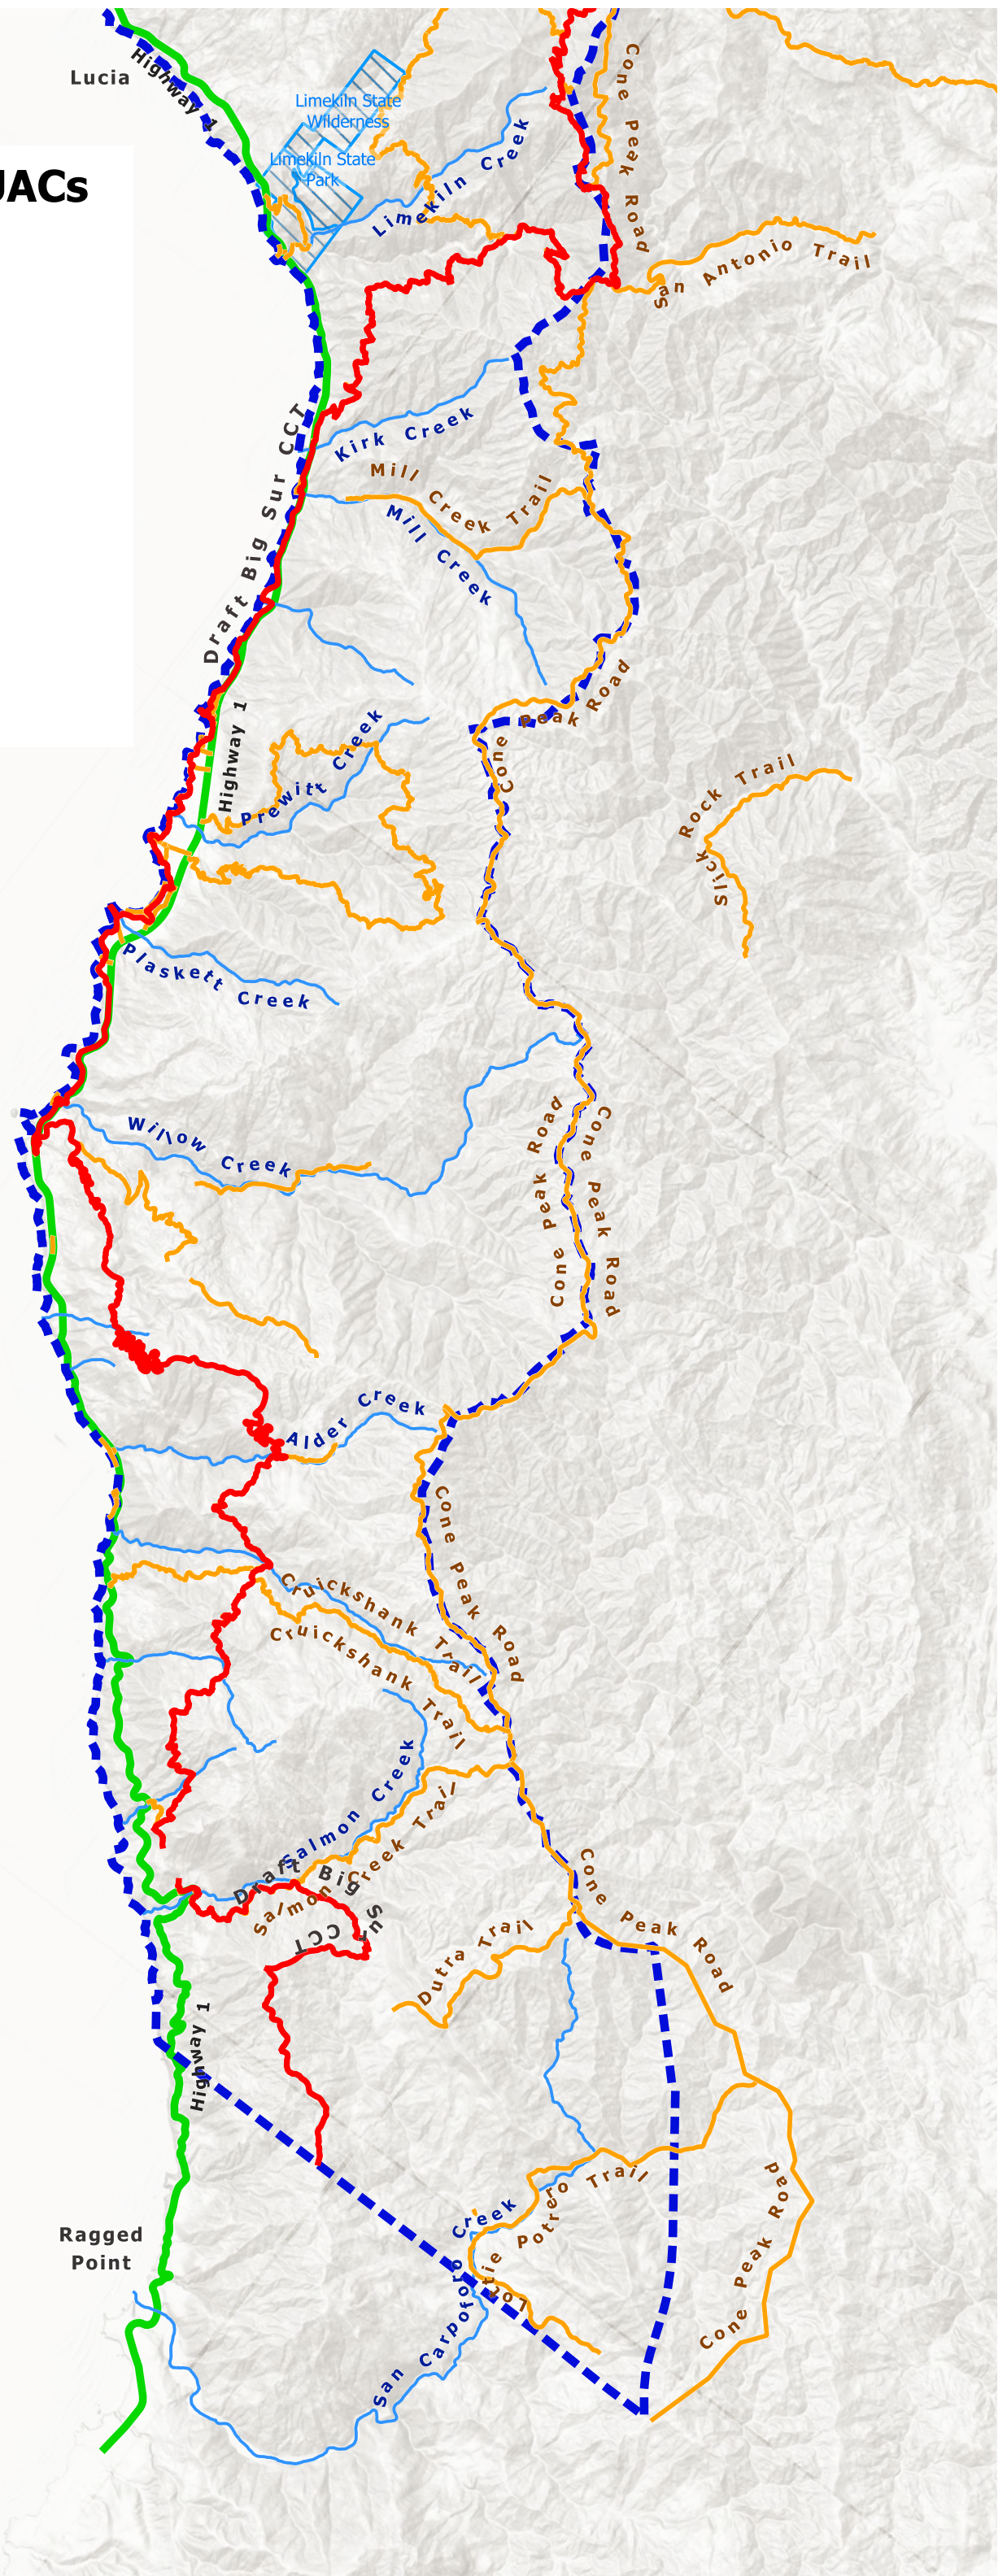

Exhibit E

This page intentionally left blank.

Big Sur and South Coast LUACs

Trail Map - North

6-17-2021

-  Big Sur Coastal Planning Area
-  Draft Big Sur CCT
-  Existing Trails
-  Highway 1
-  StateParks

Big Sur and South Coast LUACs Trail Map - Middle

6-17-2021

-  Big Sur Coastal Planning Area
-  Draft Big Sur CCT
-  Existing Trails
-  Highway 1
-  StateParks

Big Sur and South Coast LUACs Trail Map - South

6-17-2021

-  Big Sur Coastal Planning Area
-  Draft Big Sur CCT
-  Existing Trails
-  Highway 1
-  StateParks

This page intentionally left blank.