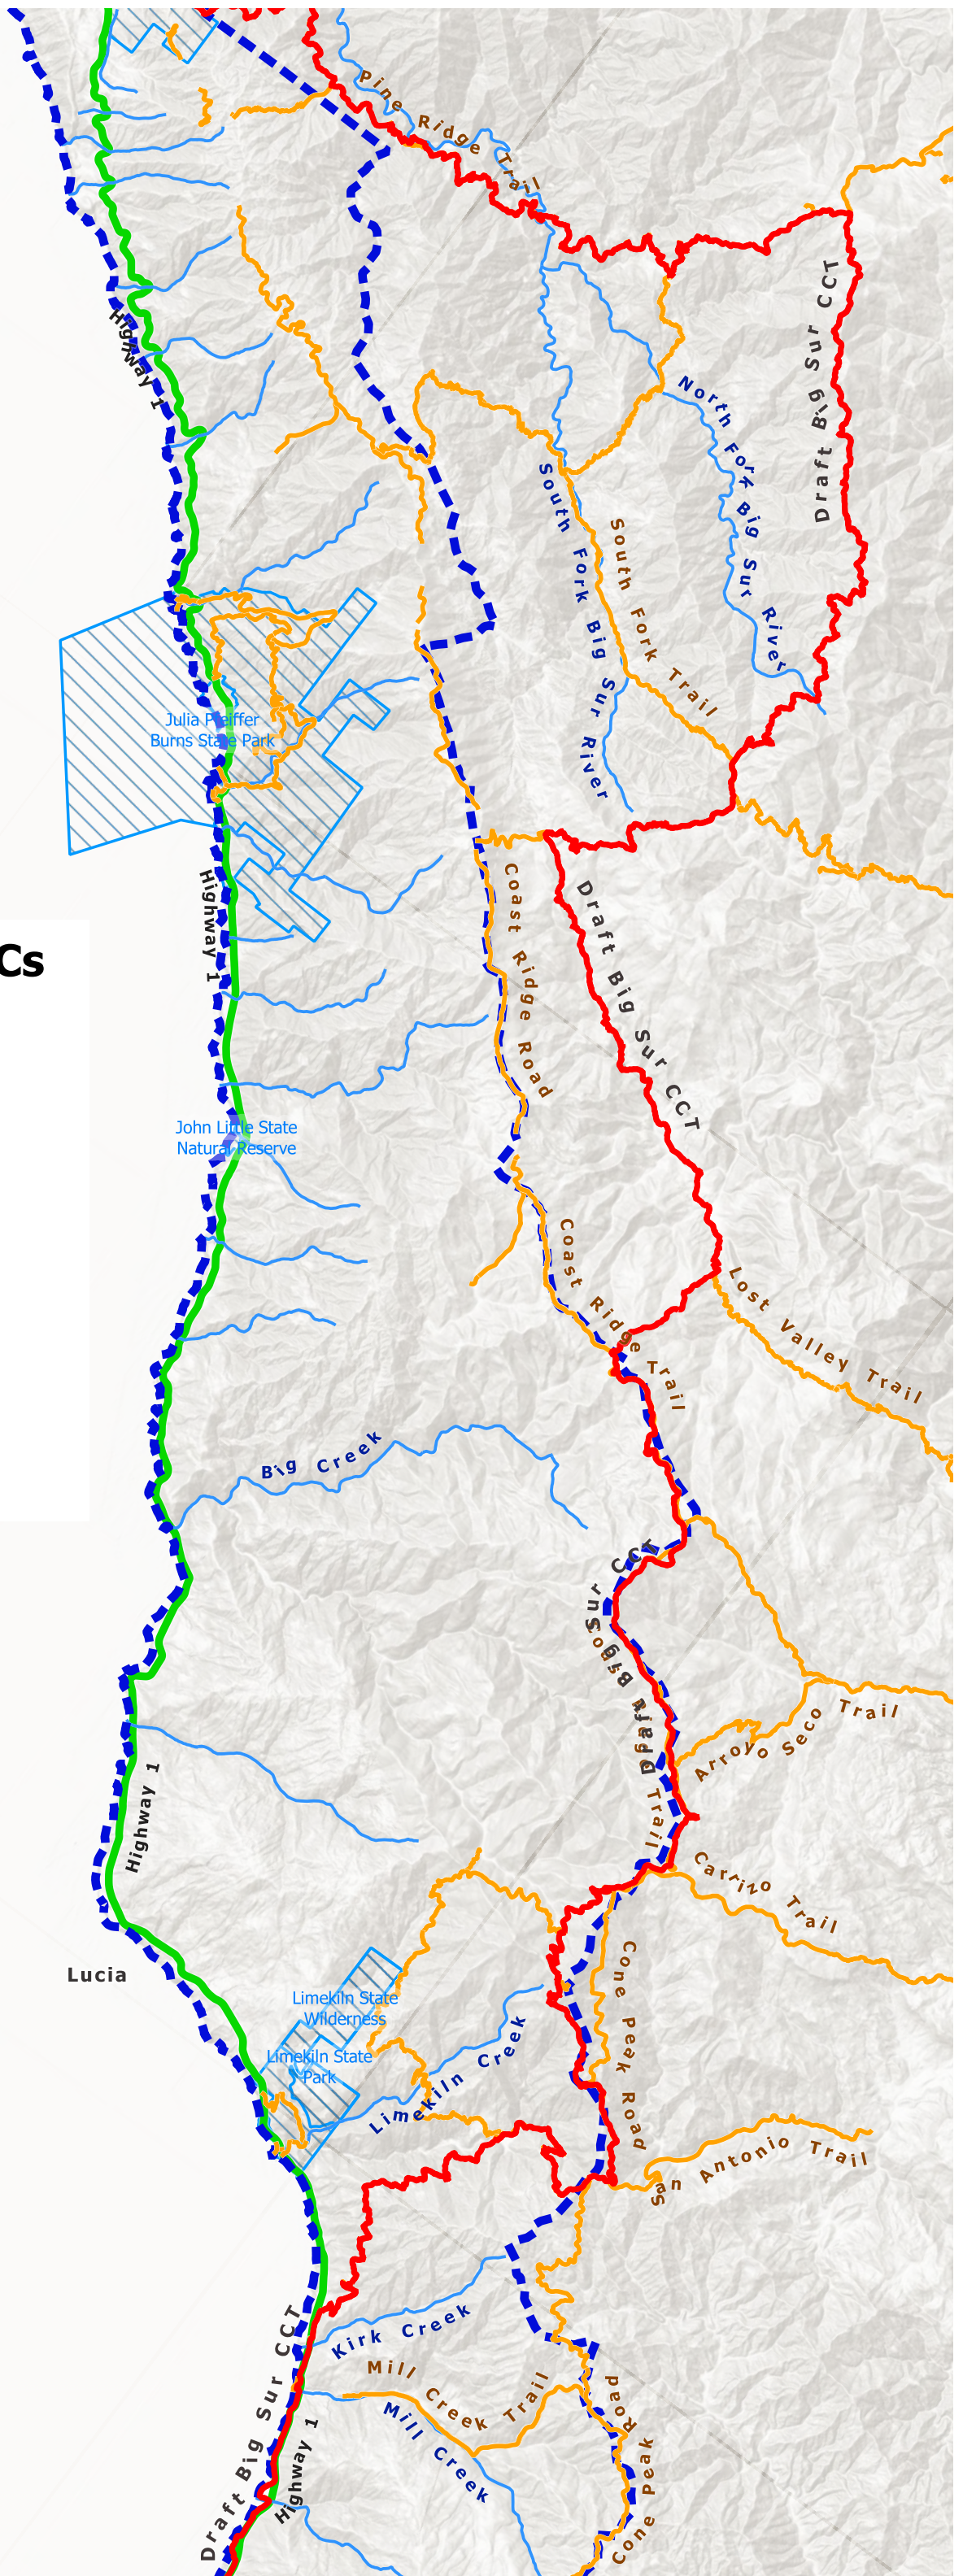

Exhibit E

This page intentionally left blank.

Big Sur and South Coast LUACs

Trail Map - North

6-17-2021

-  Big Sur Coastal Planning Area
-  Draft Big Sur CCT
-  Existing Trails
-  Highway 1
-  StateParks

Big Sur and South Coast LUACs Trail Map - Middle

6-17-2021

-  Big Sur Coastal Planning Area
-  Draft Big Sur CCT
-  Existing Trails
-  Highway 1
-  StateParks

Big Sur and South Coast LUACs Trail Map - South

6-17-2021

-  Big Sur Coastal Planning Area
-  Draft Big Sur CCT
-  Existing Trails
-  Highway 1
-  StateParks

This page intentionally left blank.