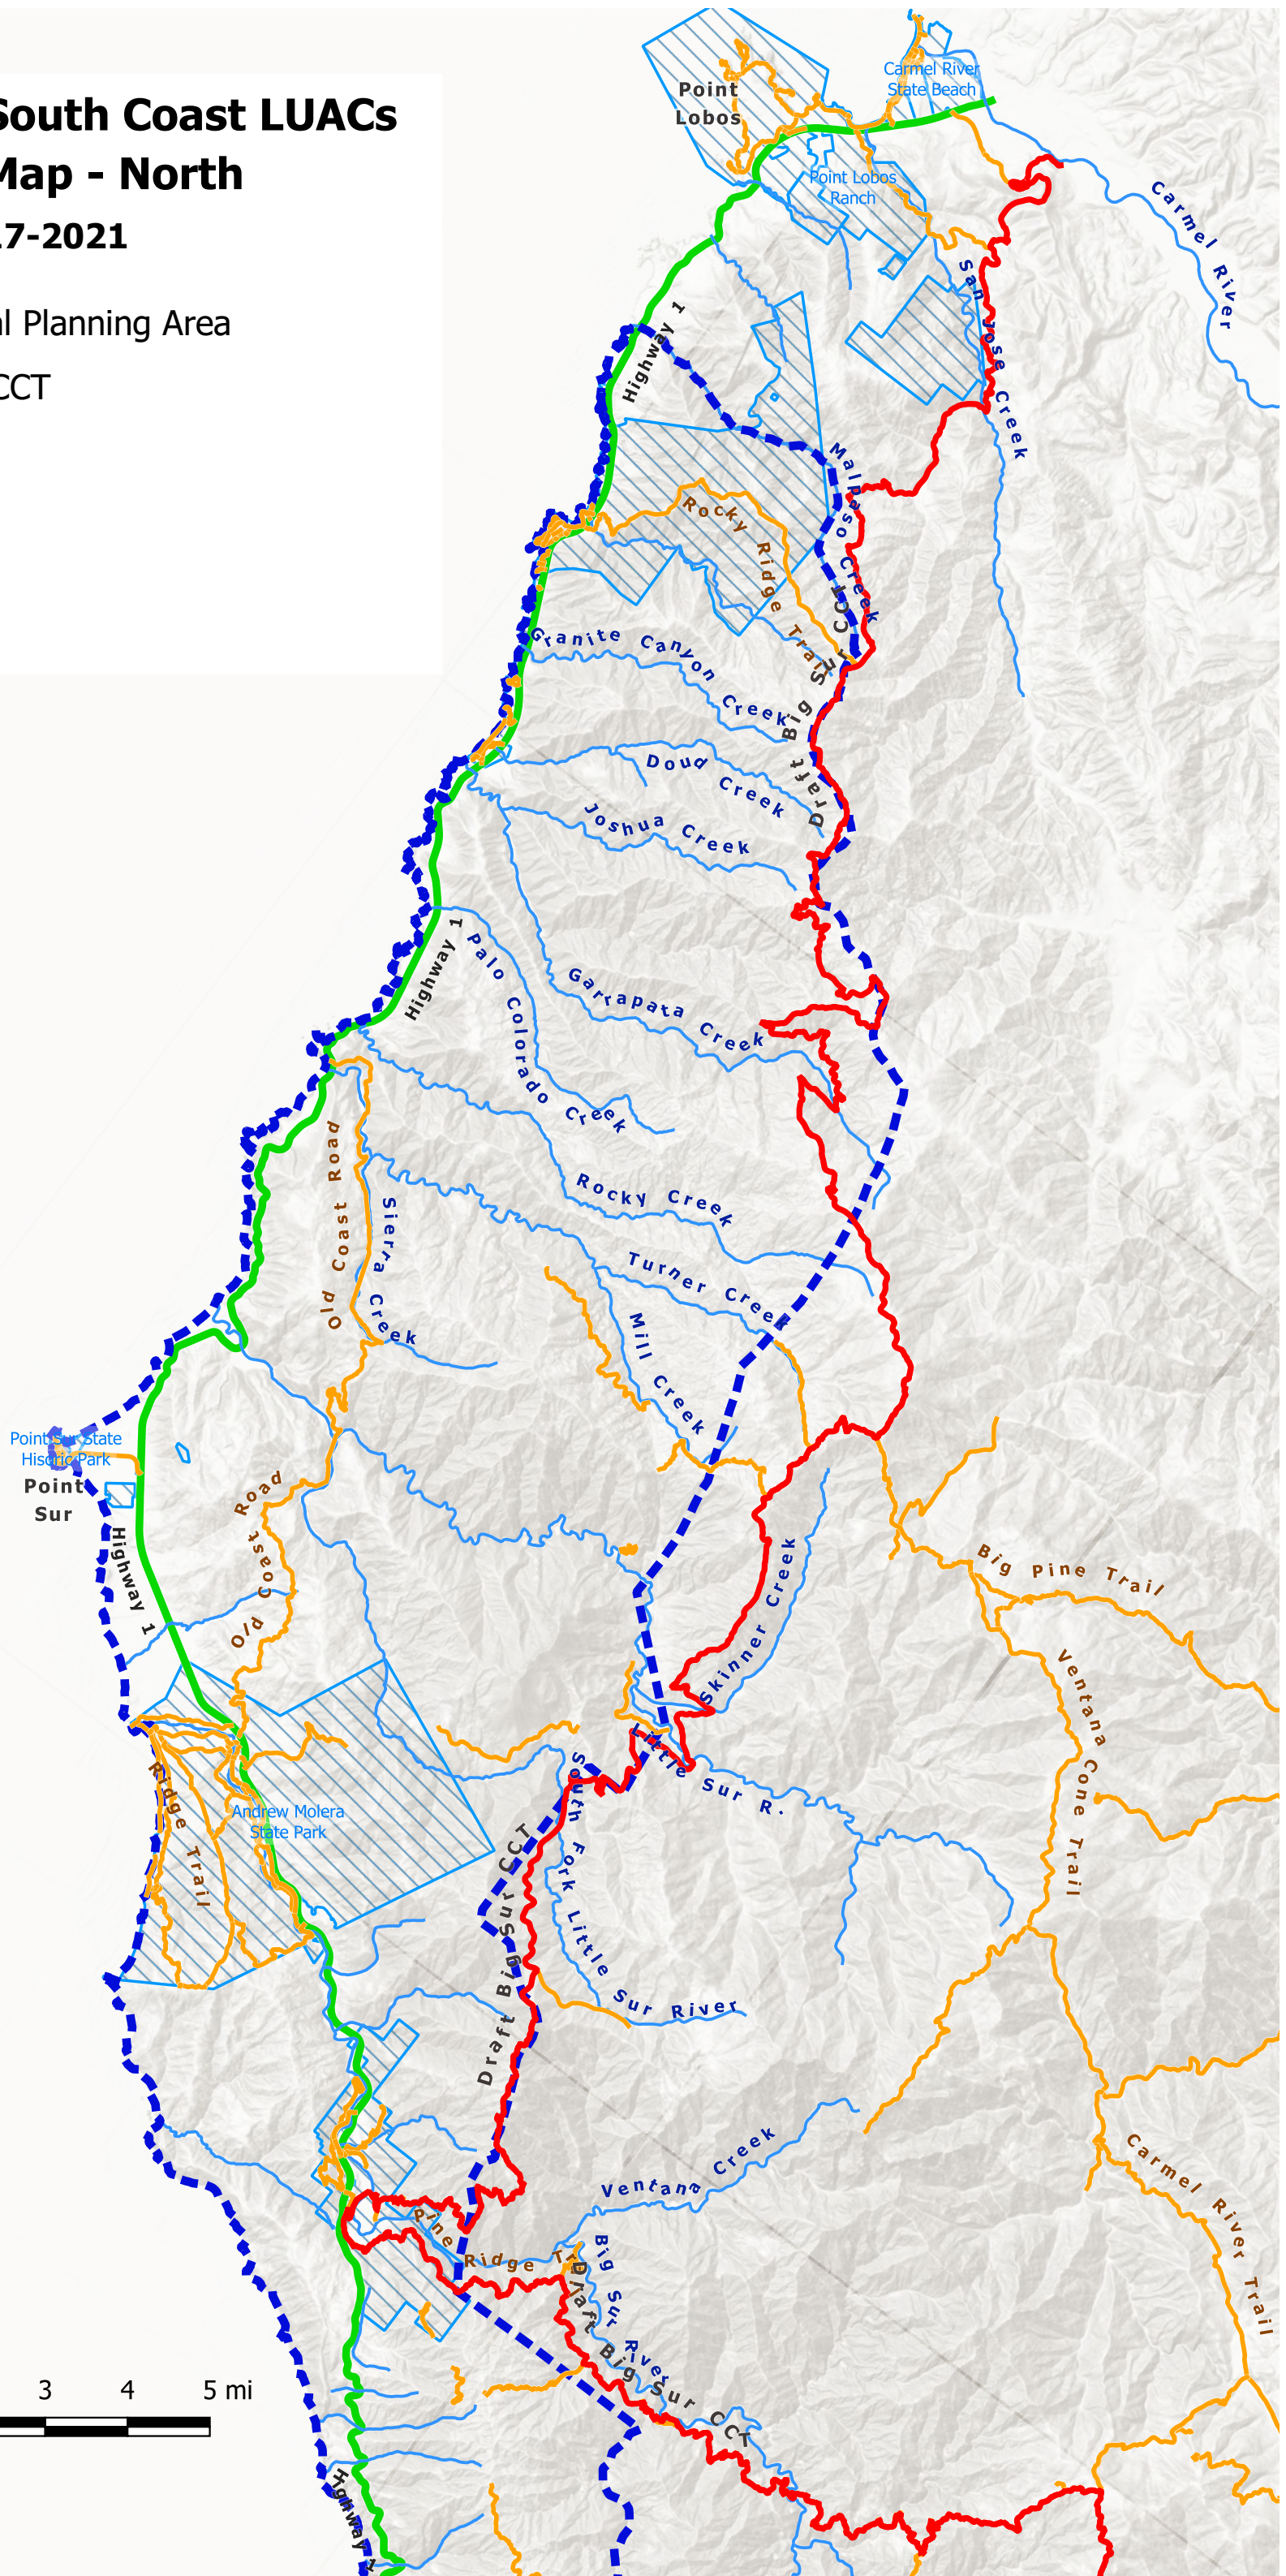

Exhibit E

This page intentionally left blank.

Big Sur and South Coast LUACs

Trail Map - North

6-17-2021

-  Big Sur Coastal Planning Area
-  Draft Big Sur CCT
-  Existing Trails
-  Highway 1
-  StateParks

Big Sur and South Coast LUACs Trail Map - Middle

6-17-2021

-  Big Sur Coastal Planning Area
-  Draft Big Sur CCT
-  Existing Trails
-  Highway 1
-  StateParks

Big Sur and South Coast LUACs Trail Map - South

6-17-2021

-  Big Sur Coastal Planning Area
-  Draft Big Sur CCT
-  Existing Trails
-  Highway 1
-  StateParks