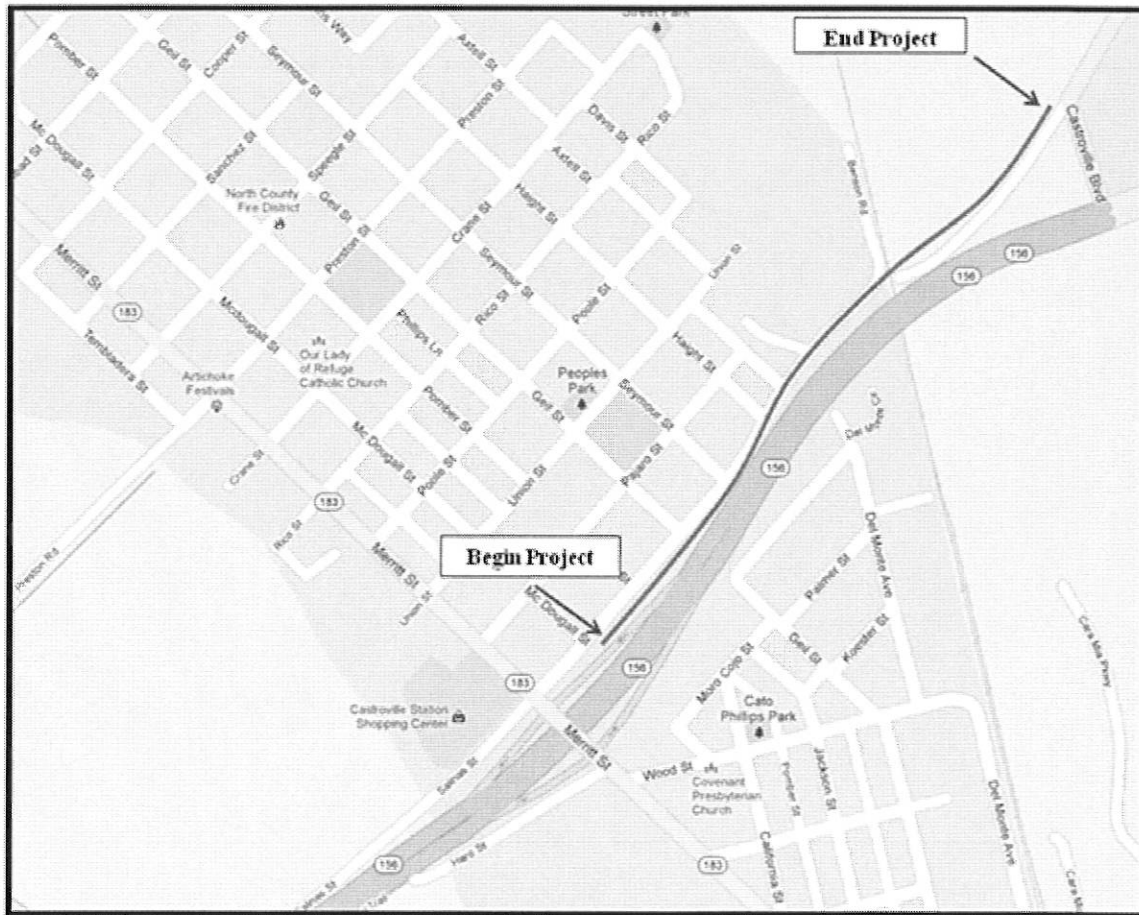

LOCATION MAP
MONTEREY COUNTY DEPARTMENT OF PUBLIC WORKS
CASTROVILLE BICYCLE/PEDESTRIAN PATH
AND RAILROAD CROSSING PROJECT
FROM MCDUGALL STREET TO CASTROVILLE BOULEVARD

PROJECT NO. 8622

VICINITY MAP

CASTROVILLE