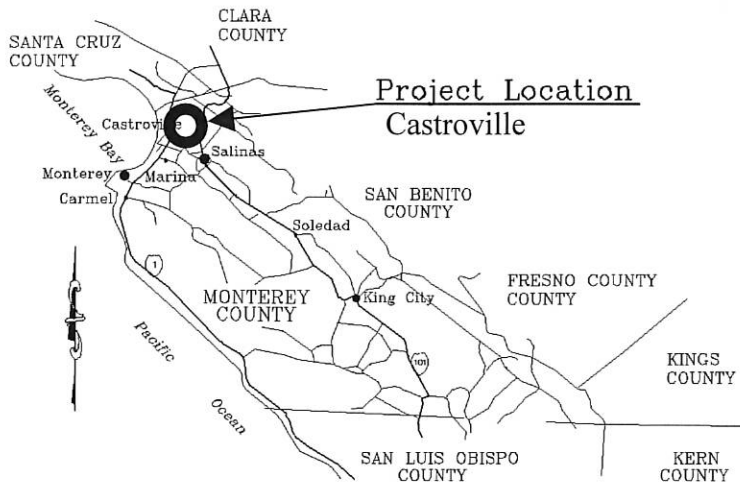

LOCATION MAP
MONTEREY COUNTY DEPARTMENT OF PUBLIC WORKS
CASTROVILLE BICYCLE/PEDESTRIAN PATH
AND RAILROAD CROSSING PROJECT
FROM MCDUGALL STREET TO CASTROVILLE BOULEVARD

PROJECT NO. 8622

VICINITY MAP

CASTROVILLE