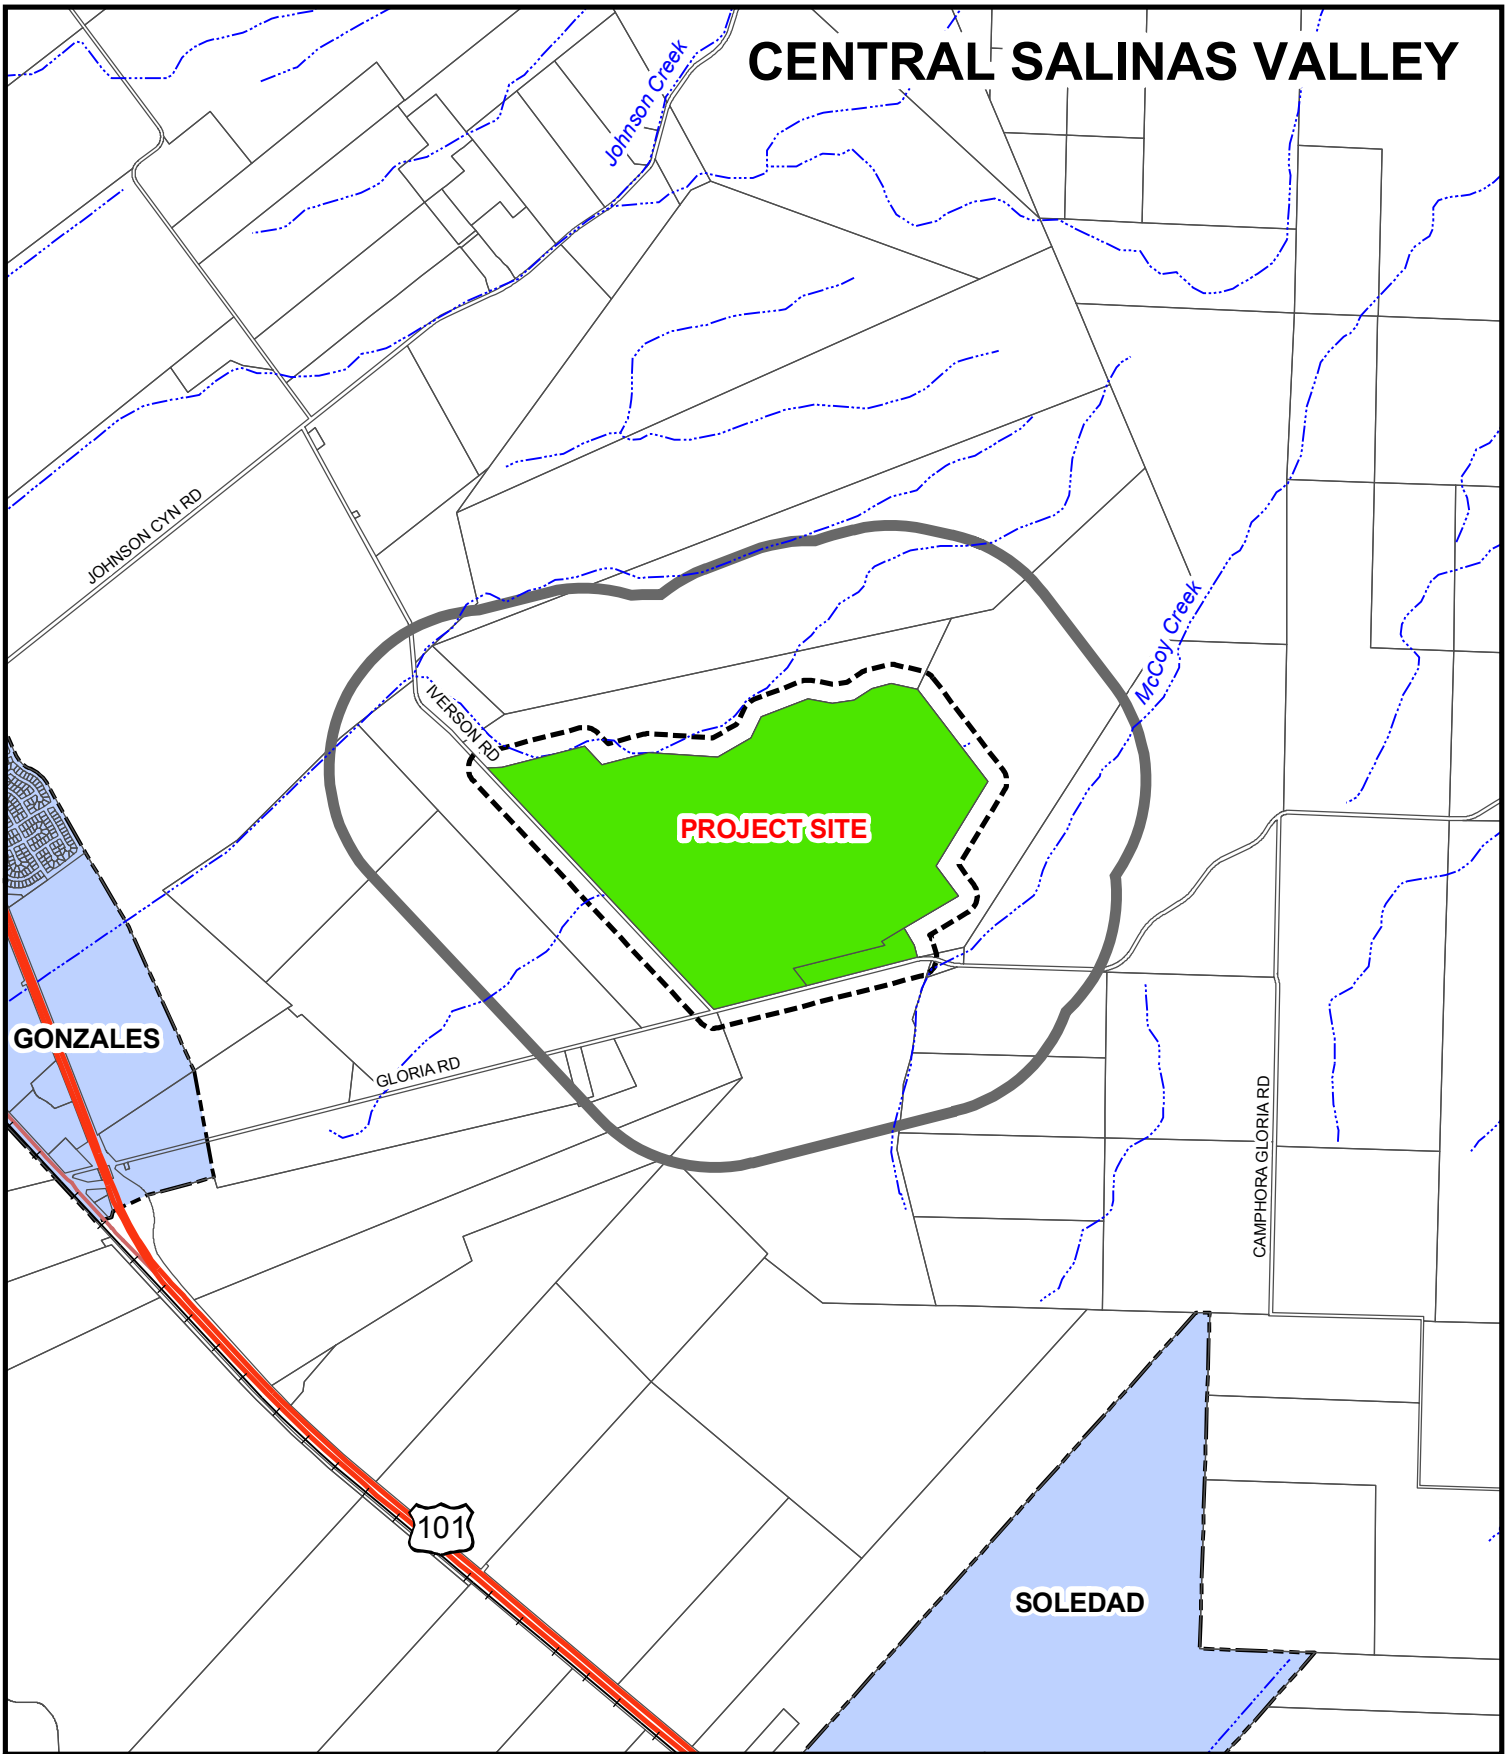

Attachment D  
Vicinity Map

Harkins Road Limited Partnership  
PLN090248

# CENTRAL SALINAS VALLEY

**APPLICANT: HARKINS ROAD LIMITED PARTNERSHIP**

**APN: 223-042-022-000 & 223-042-008-000**

**FILE # PLN090248**

 300' Limit     2500' Limit     City Limits