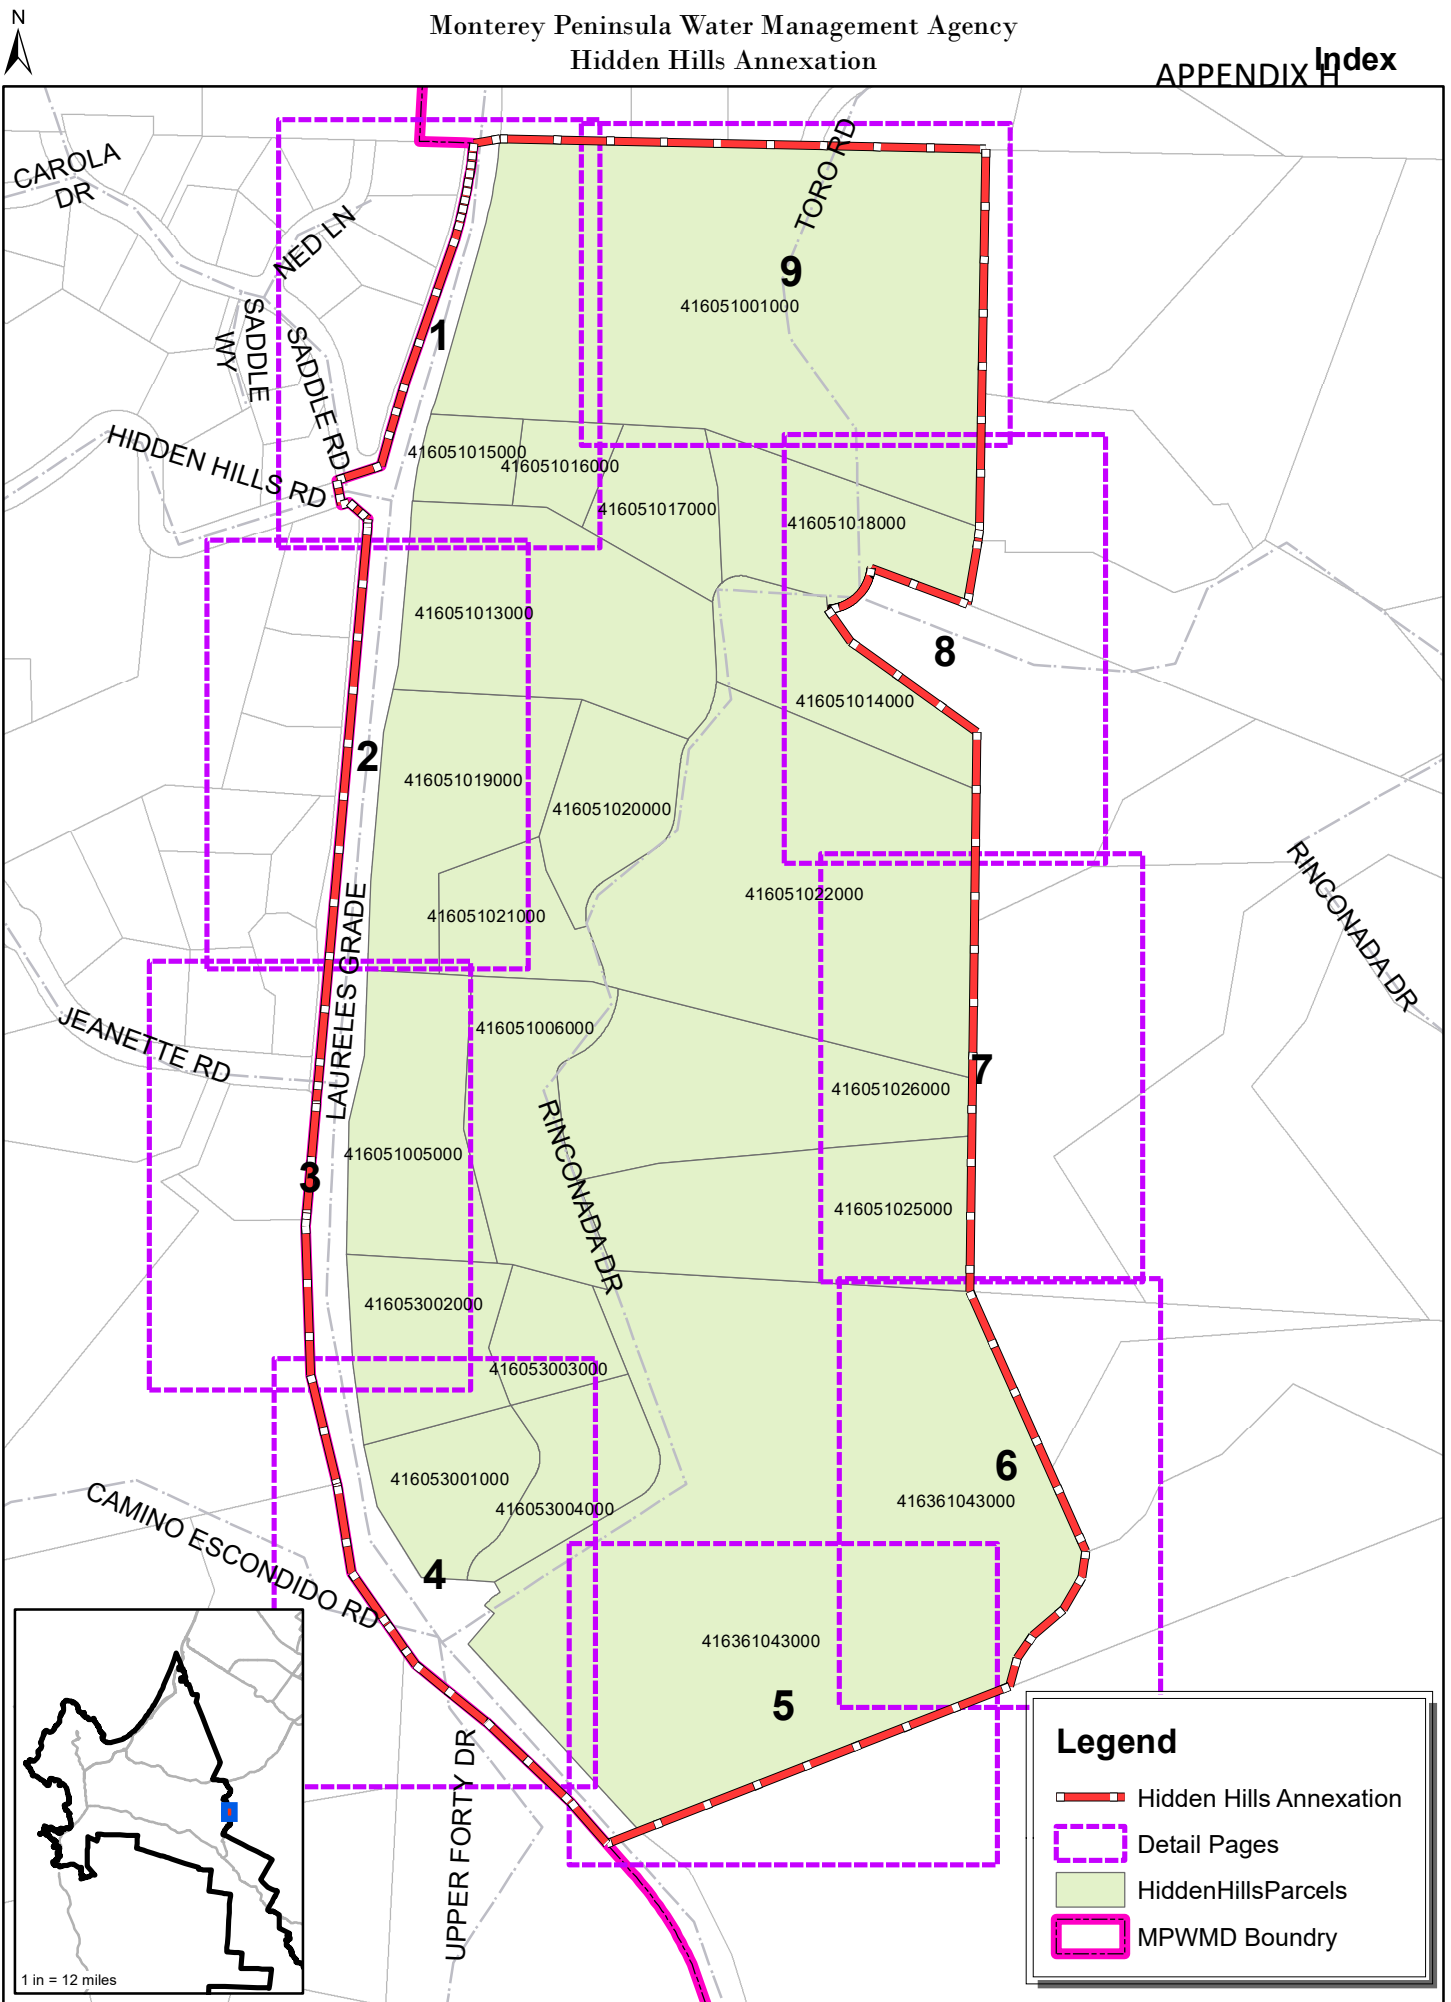

Legend

-  Yankee Pt Annexation
-  Detail Pages
-  YankeePointParcels
-  MPWMD Boundry

0 50 100 200 300 Feet

Date: 9/27/2020

Legend

- Hidden Hills Annexation
- Detail Pages
- HiddenHillsParcels
- MPWMD Boundry