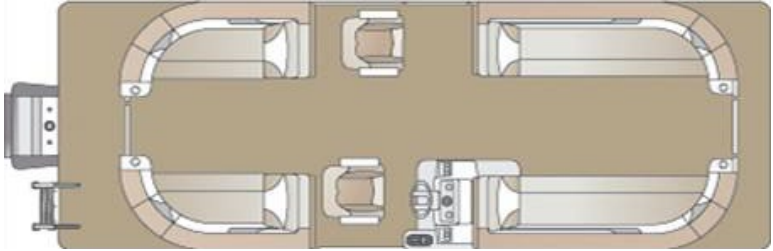

Attachment A

This page intentionally left blank.

UPC proposes to purchase 10 new Crest Classic LX 240 SCL pontoons to add to the Lake Nacimiento Resort rental fleet by late spring 2022

The proposed rates for UPC fleet are projected in the \$700 range for a full-day rental.

UPC PROPOSED RENTAL RATES 2022			
Vessel Rentals	QTY	Rental Duration	2022 Rate
Premium Pontoon	10	Full Day	\$700
		½ Day	\$400
21' Pontoon/Revamped	1	Full Day	\$615
		½ Day	\$340
21' Pontoon/Revamped	2	Full Day	\$675
		½ Day (Fall/Winter)	\$370
24' Pontoon/Revamped	1	Full Day	\$535
		½ Day (Fall/Winter)	\$300