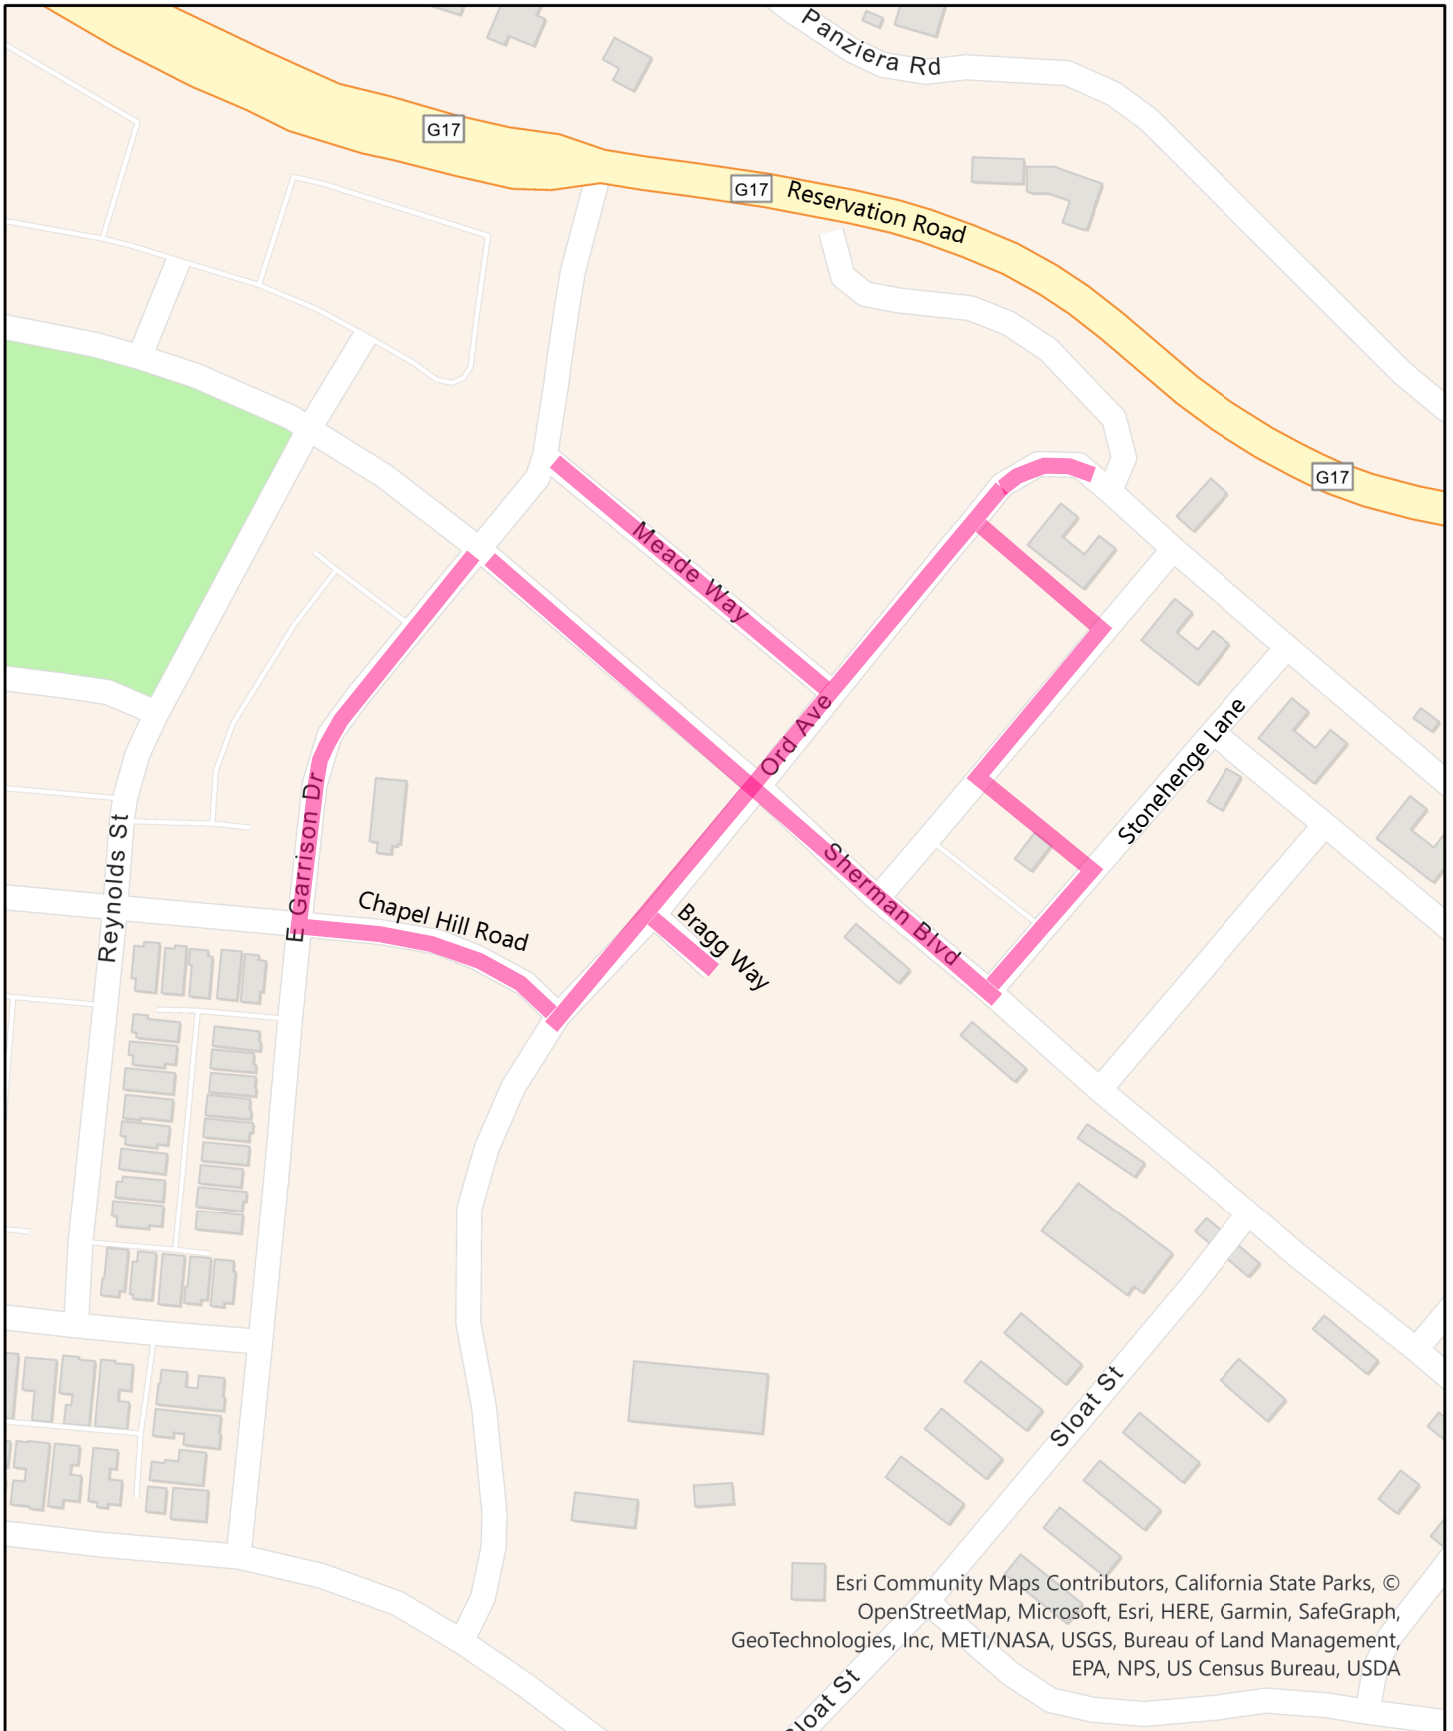

Attachment 4

This page intentionally left blank.

Esri Community Maps Contributors, California State Parks, ©
 OpenStreetMap, Microsoft, Esri, HERE, Garmin, SafeGraph,
 GeoTechnologies, Inc, METI/NASA, USGS, Bureau of Land Management,
 EPA, NPS, US Census Bureau, USDA

EAST GARRISON

LEGEND

- PHASE 1D ON-SITE IMPROVEMENTS:**
- Final Pavement Lift
 - Striping & Sidewalk

This page intentionally left blank