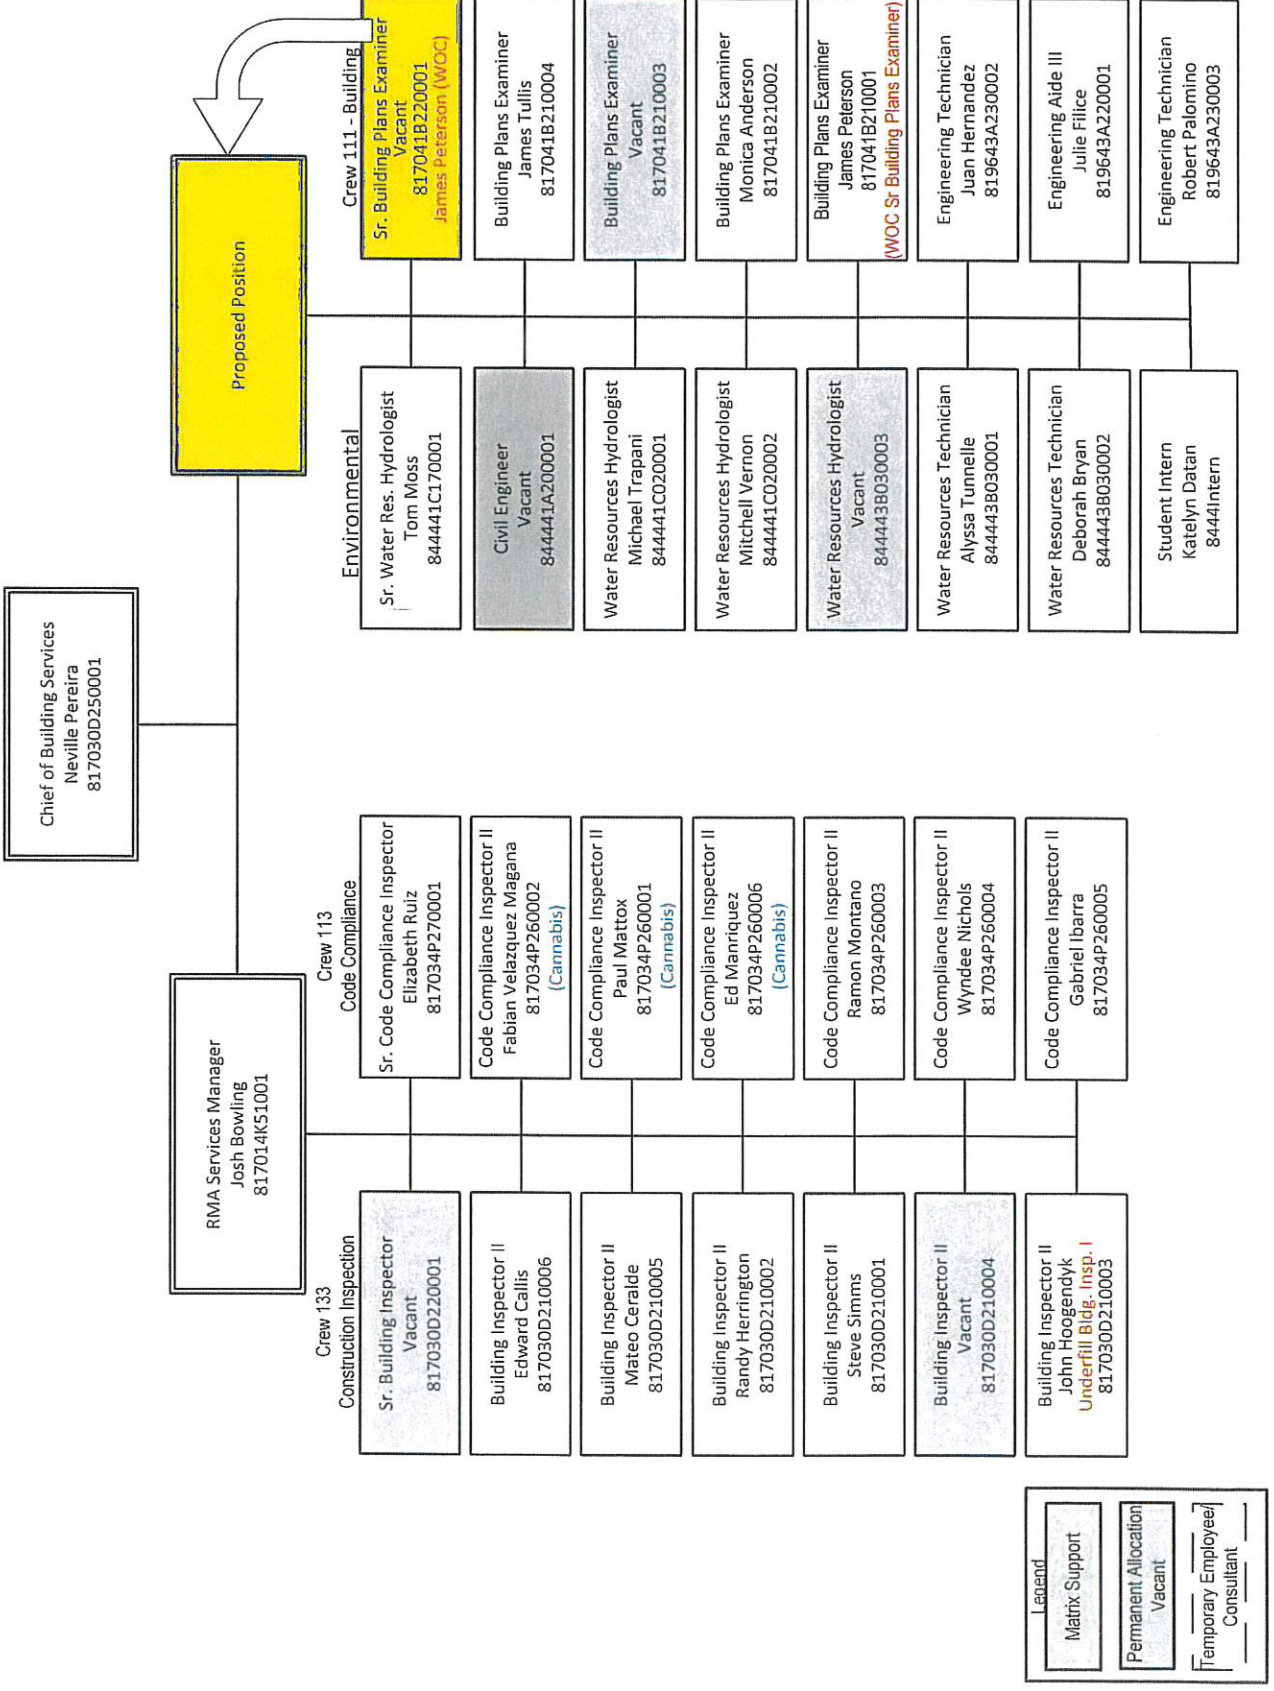

Attachment A

This page intentionally left blank.

RESOURCE MANAGEMENT AGENCY LAND USE & COMMUNITY DEVELOPMENT DIVISION BUILDING SERVICES UNIT

11/09/2019

Legend

Matrix Support

Permanent Allocation

Vacant

Temporary Employee

Consultant

RESOURCE MANAGEMENT AGENCY LAND USE & COMMUNITY DEVELOPMENT DIVISION BUILDING SERVICES UNIT

| Legend | |
|----------------------|--|
| Matrix Support | |
| Permanent Allocation | |
| Vacant | |
| Temporary Employee | |
| Consultant | |