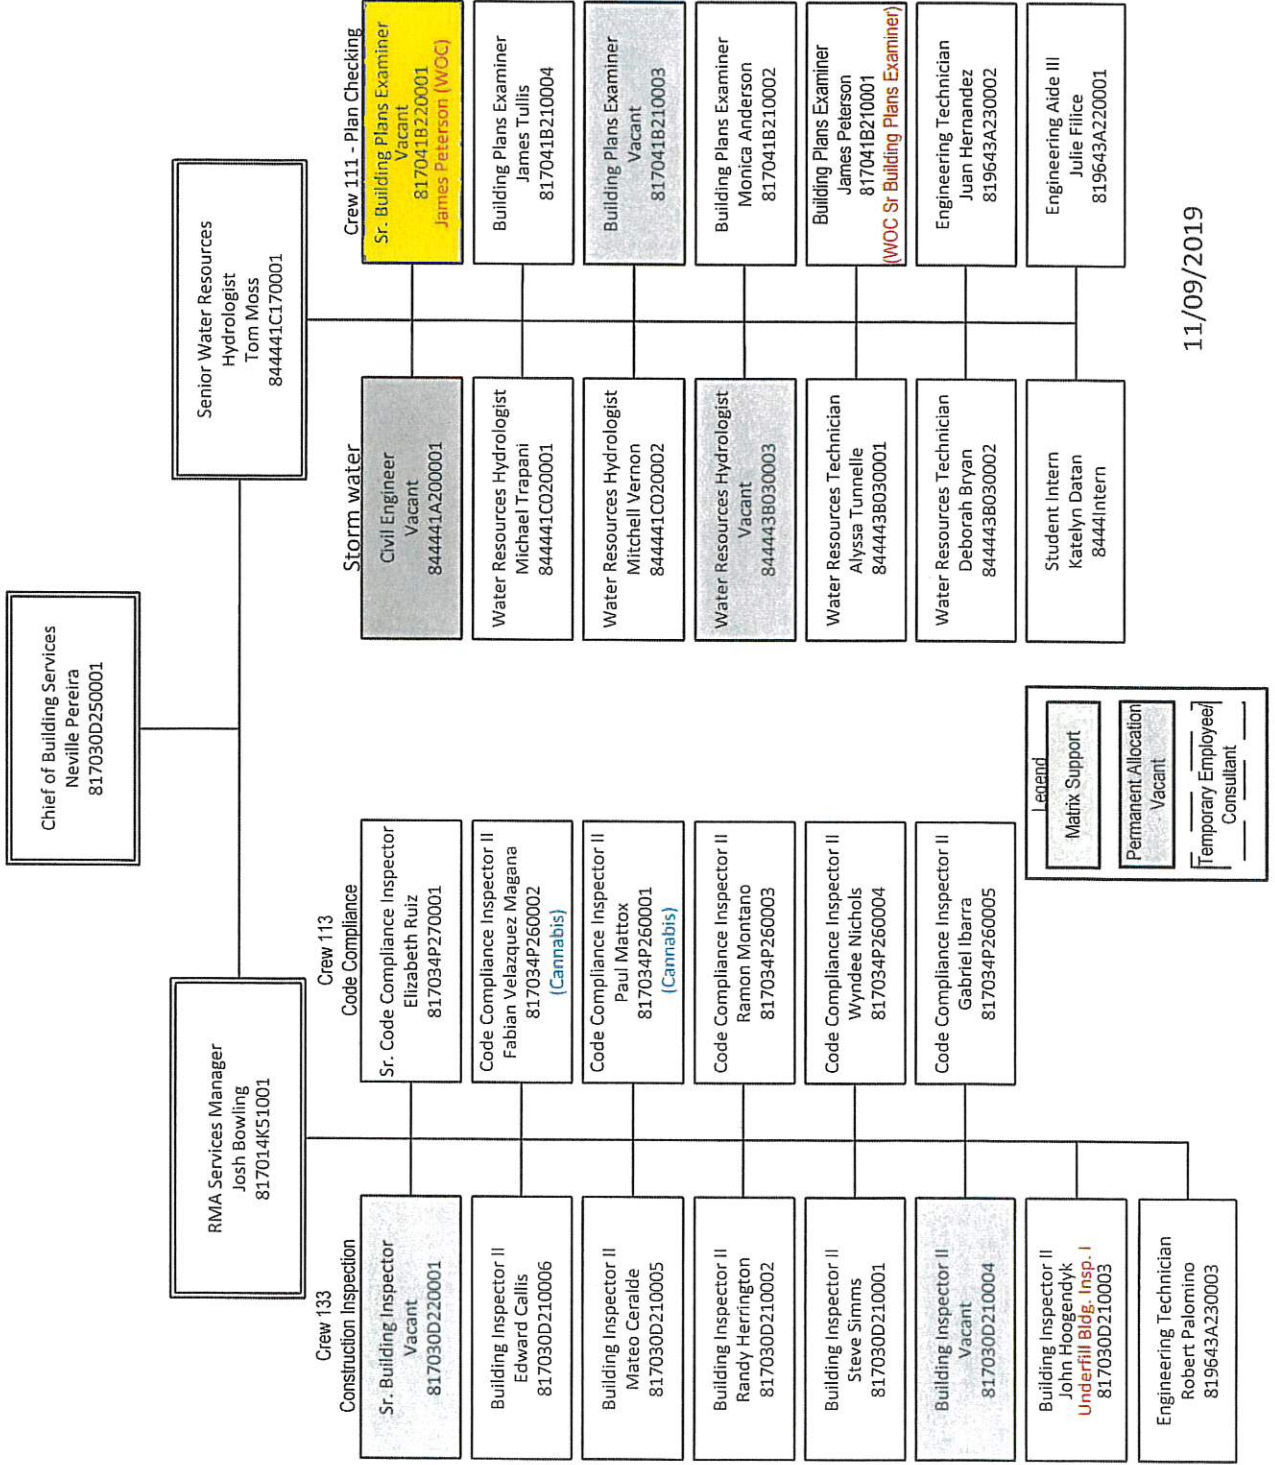

Attachment A

This page intentionally left blank.

RESOURCE MANAGEMENT AGENCY LAND USE & COMMUNITY DEVELOPMENT DIVISION BUILDING SERVICES UNIT

11/09/2019

Legend

Matrix Support

Permanent Allocation

Vacant

Temporary Employee

Consultant

RESOURCE MANAGEMENT AGENCY LAND USE & COMMUNITY DEVELOPMENT DIVISION BUILDING SERVICES UNIT

| Legend | |
|----------------------|--|
| Matrix Support | |
| Permanent Allocation | |
| Vacant | |
| Temporary Employee | |
| Consultant | |