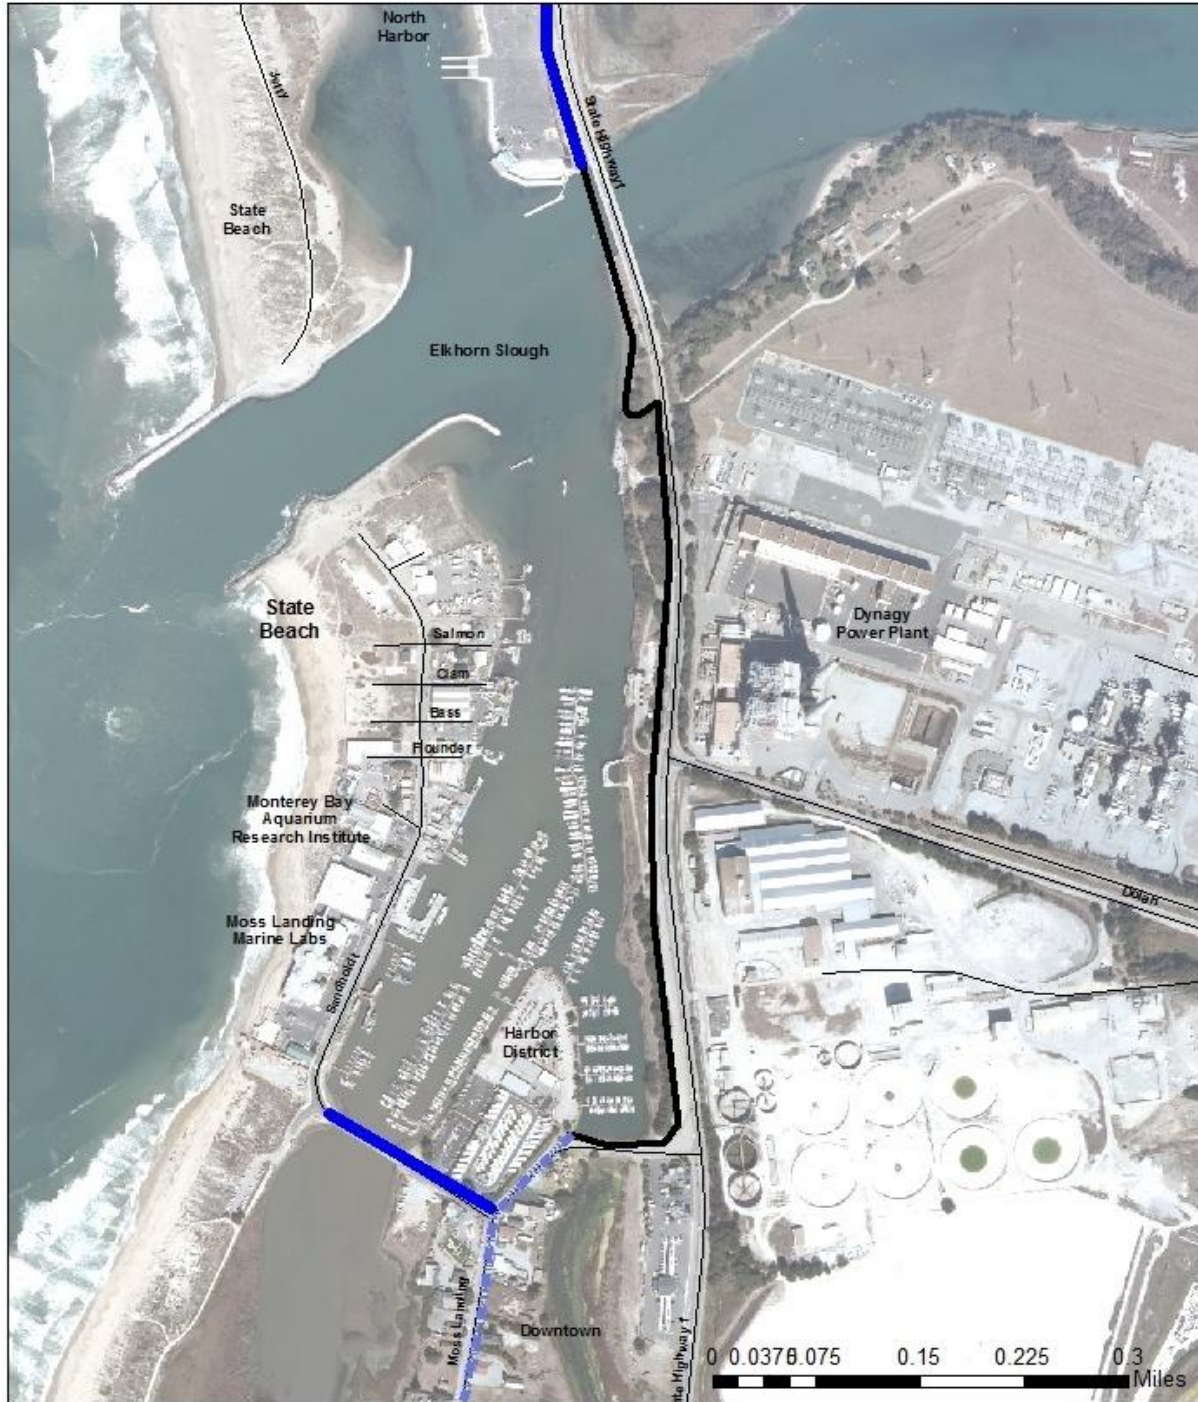

LOCATION MAP

MONTEREY BAY SANCTUARY SCENIC TRAIL – MOSS LANDING
BICYCLE/PEDESTRIAN PATH AND BRIDGE PROJECT
PROJECT NO. 8668, FEDERAL AID PROJECT NO. HP-5944 (083, 084, 085, 089, 108, and 112)

- Proposed Bicycle/Pedestrian Path & Bridge
- Existing Bicycle Facility
- - - Future Proposed Bicycle/Pedestrian Facility