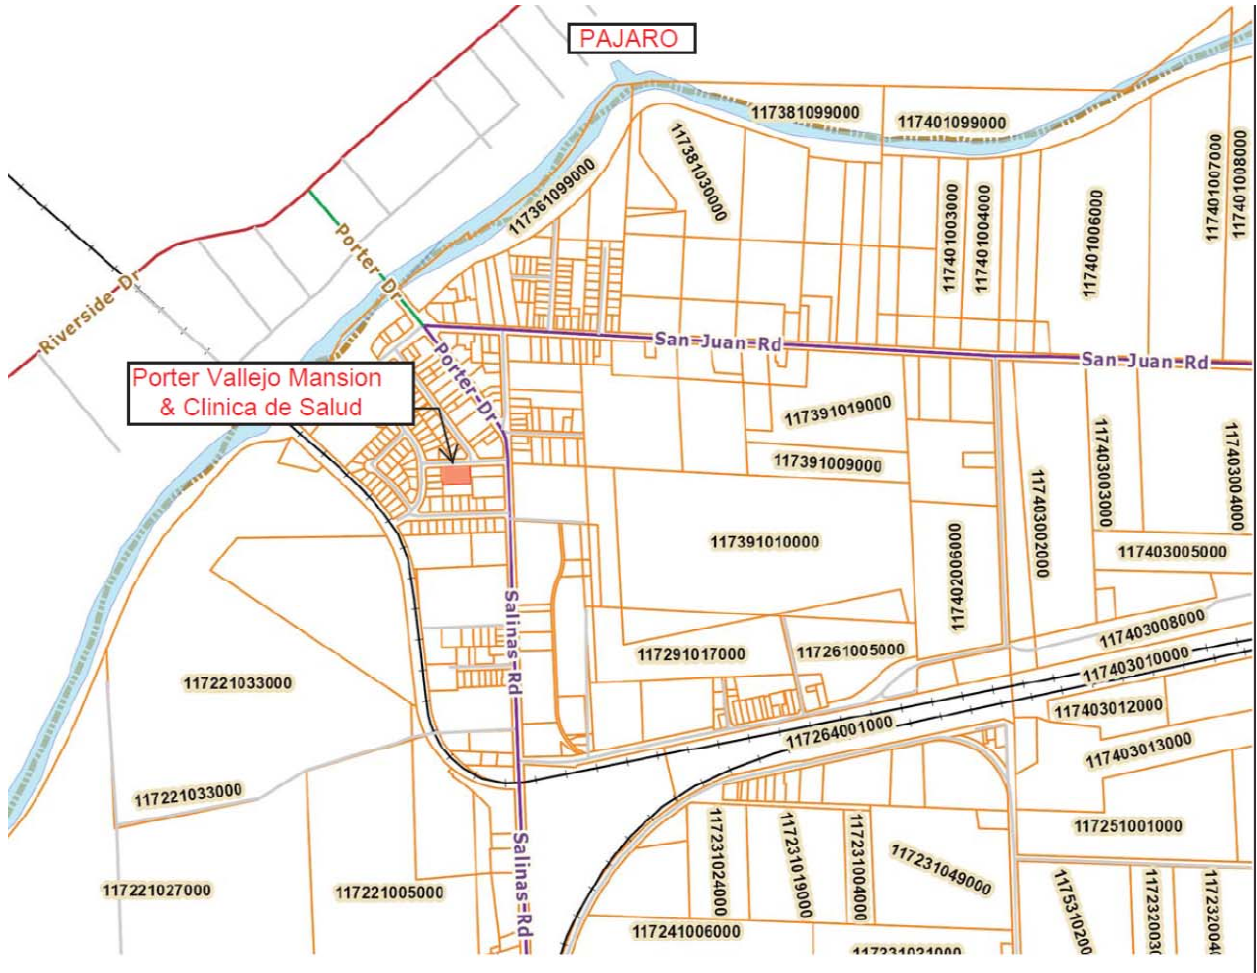

Attachment 1

This page intentionally left blank.

VICINITY MAP
Porter Vallejo Mansion and Clinica de Salud
29 Bishop Street
Pajaro, CA

This page intentionally left blank