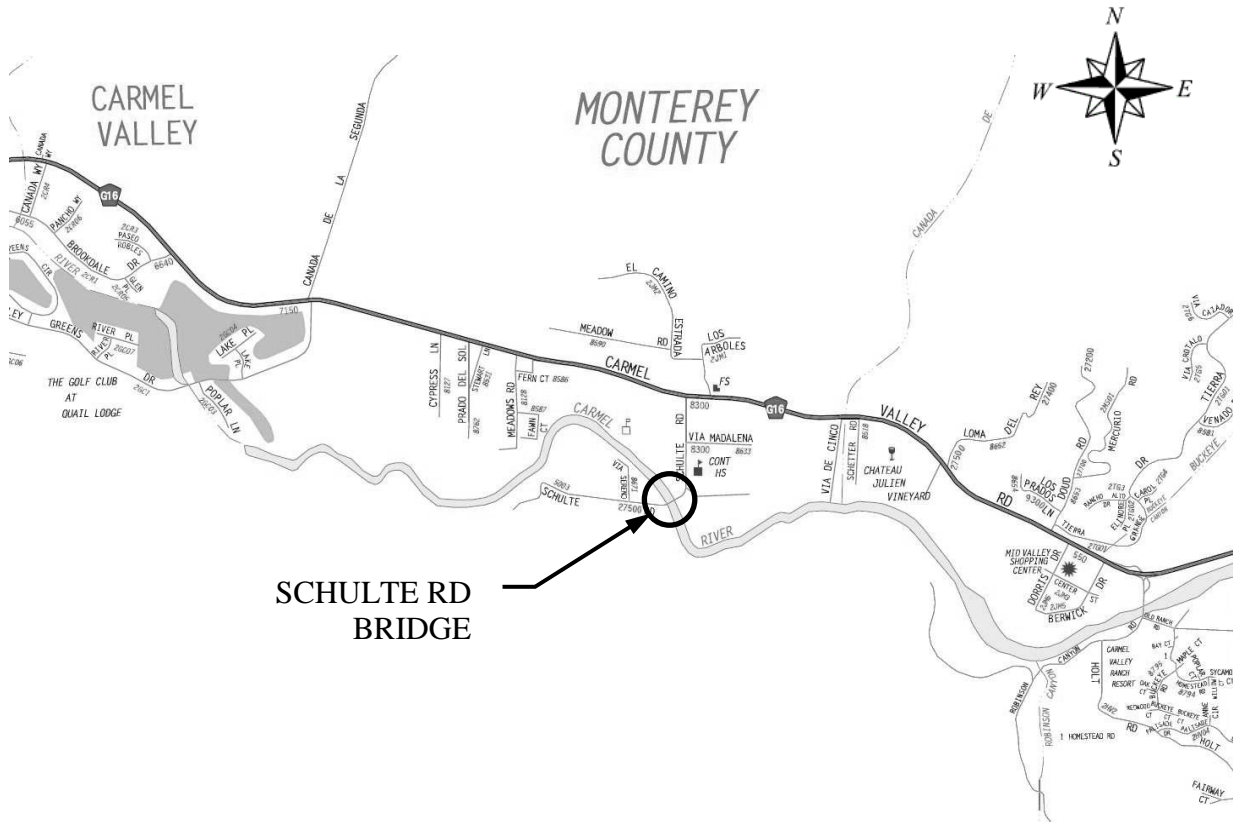

# LOCATION MAP

## SCHULTE ROAD BRIDGE REPLACEMENT PROJECT PROJECT NO. 382065

PROJECT  
LOCATION

# VICINITY MAP

SCHULTE RD  
BRIDGE

# PROJECT LOCATION