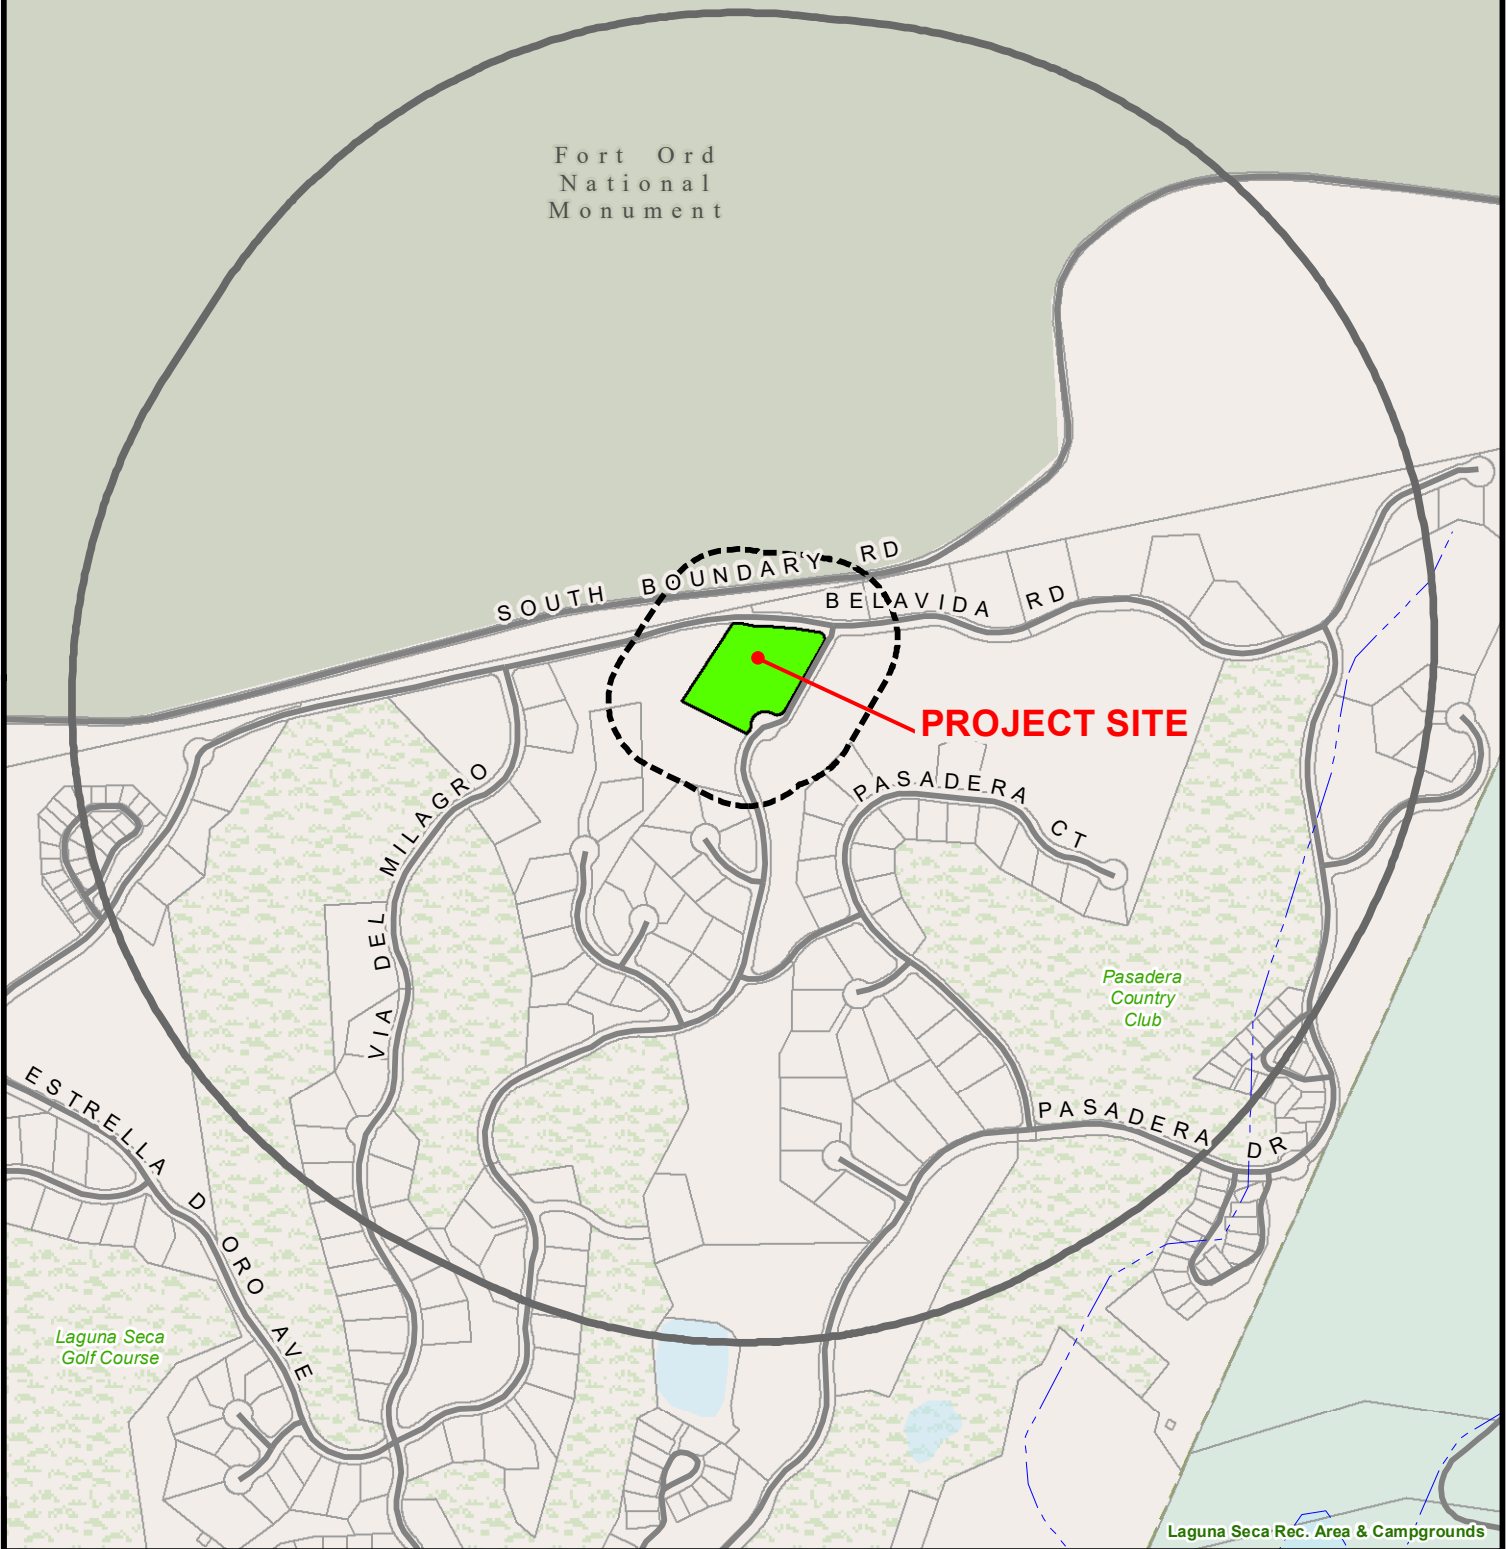

Exhibit B

This page intentionally left blank.

GREATER MONTEREY PENINSULA

APPLICANT: 12 PASADERA LP

APN: 173-074-074-000

FILE # PC07704-AMD1

 Project Site  2500' Limit  300' Limit

This page intentionally left blank