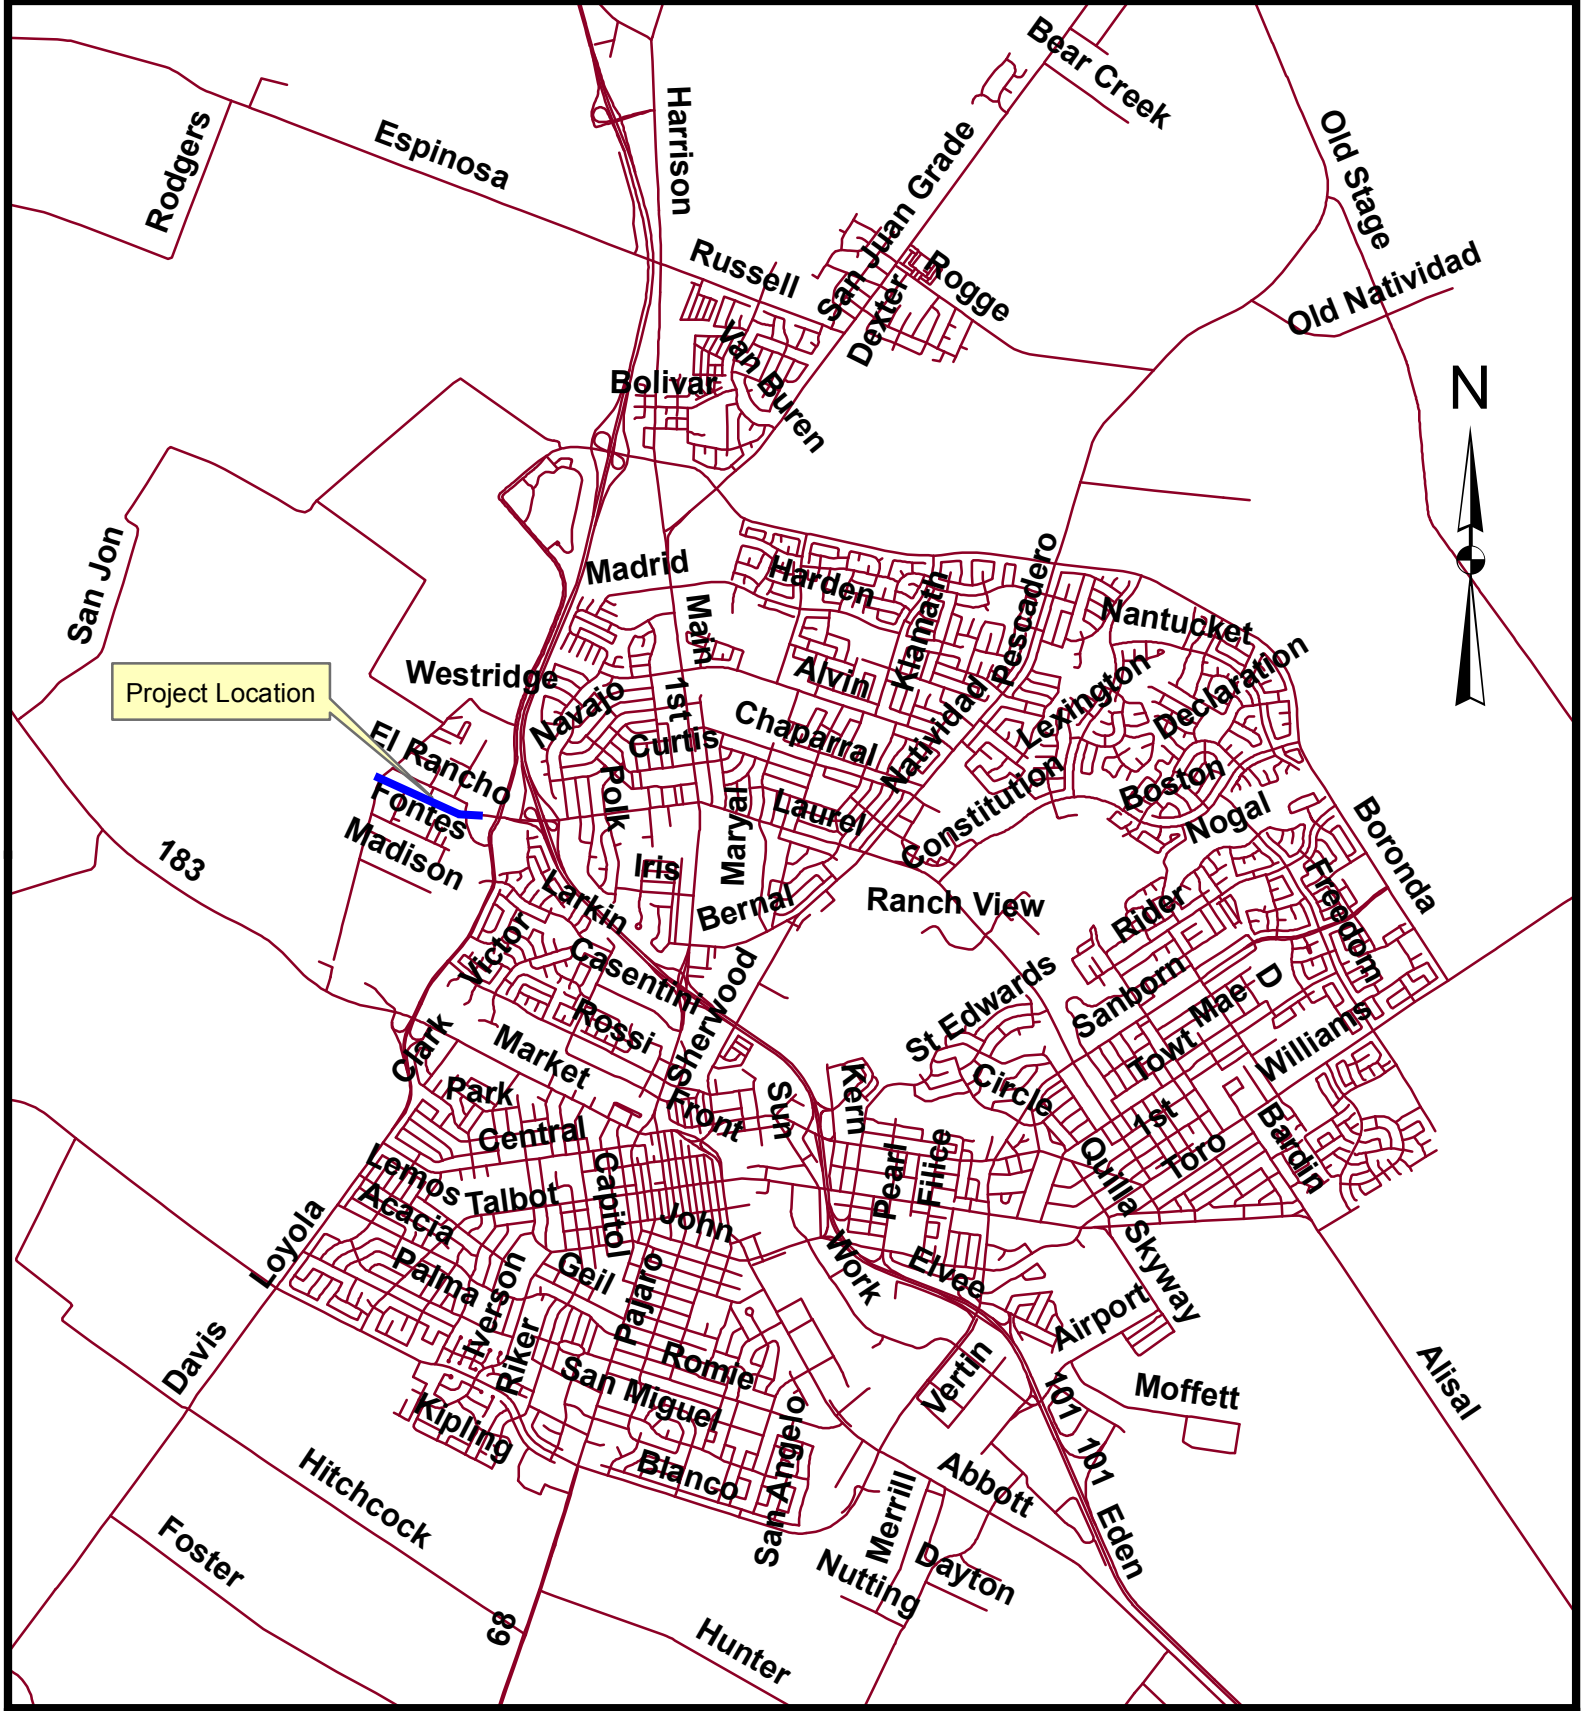

Attachment C

This page intentionally left blank.

Location Map
W. Laurel Dr (Calle del Adobe)

This page intentionally left blank