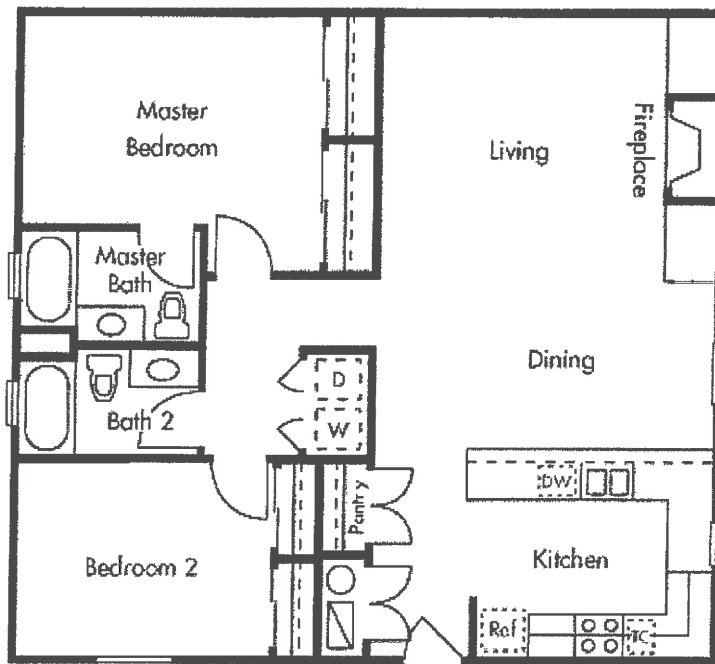

The Penthouse Flat

Approx. 1,243 Sq Ft.

2 Bedrooms

2 Baths

Rents Starting At \$ 1550

Security Deposit \$ 700.00 OAC

Application Fees \$ 35 per Lease Holder

Pet Deposit \$ 500 OAC

*Pricing subject to change without notice

The Penthouse

Approx 1,409 to 1,528 square feet
2 Bedrooms
2 Baths

Rents Starting At \$ 11650

Security Deposit \$ 700 OAC

Application Fees \$ 35 per Lease Holder

Pet Deposit \$ 500 OAC