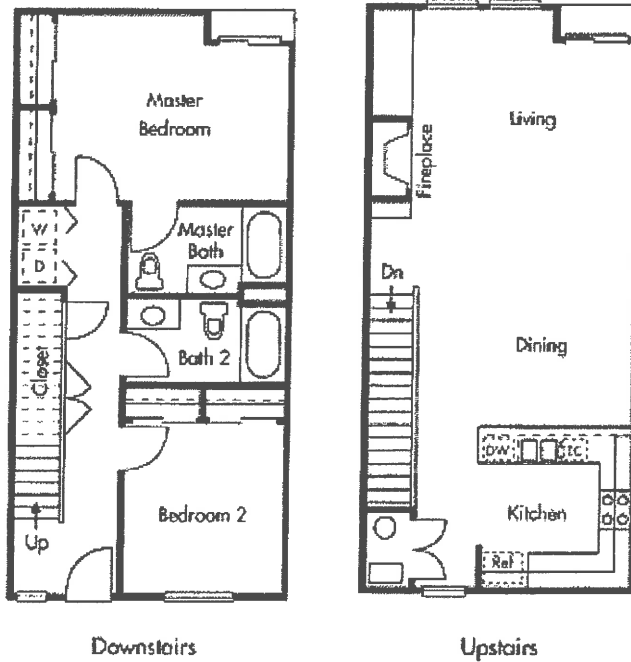

The Penthouse Flat

Approx. 1,243 Sq Ft.

2 Bedrooms

2 Baths

Rents Starting At \$ 1550

Security Deposit \$ 700.00 OAC

Application Fees \$ 35 per Lease Holder

Pet Deposit \$ 500 OAC

*Pricing subject to change without notice

The Penthouse

Approx 1,409 to 1,528 square feet
2 Bedrooms
2 Baths

Rents Starting At \$ 11650

Security Deposit \$ 700 OAC

Application Fees \$ 35 per Lease Holder

Pet Deposit \$ 500 OAC