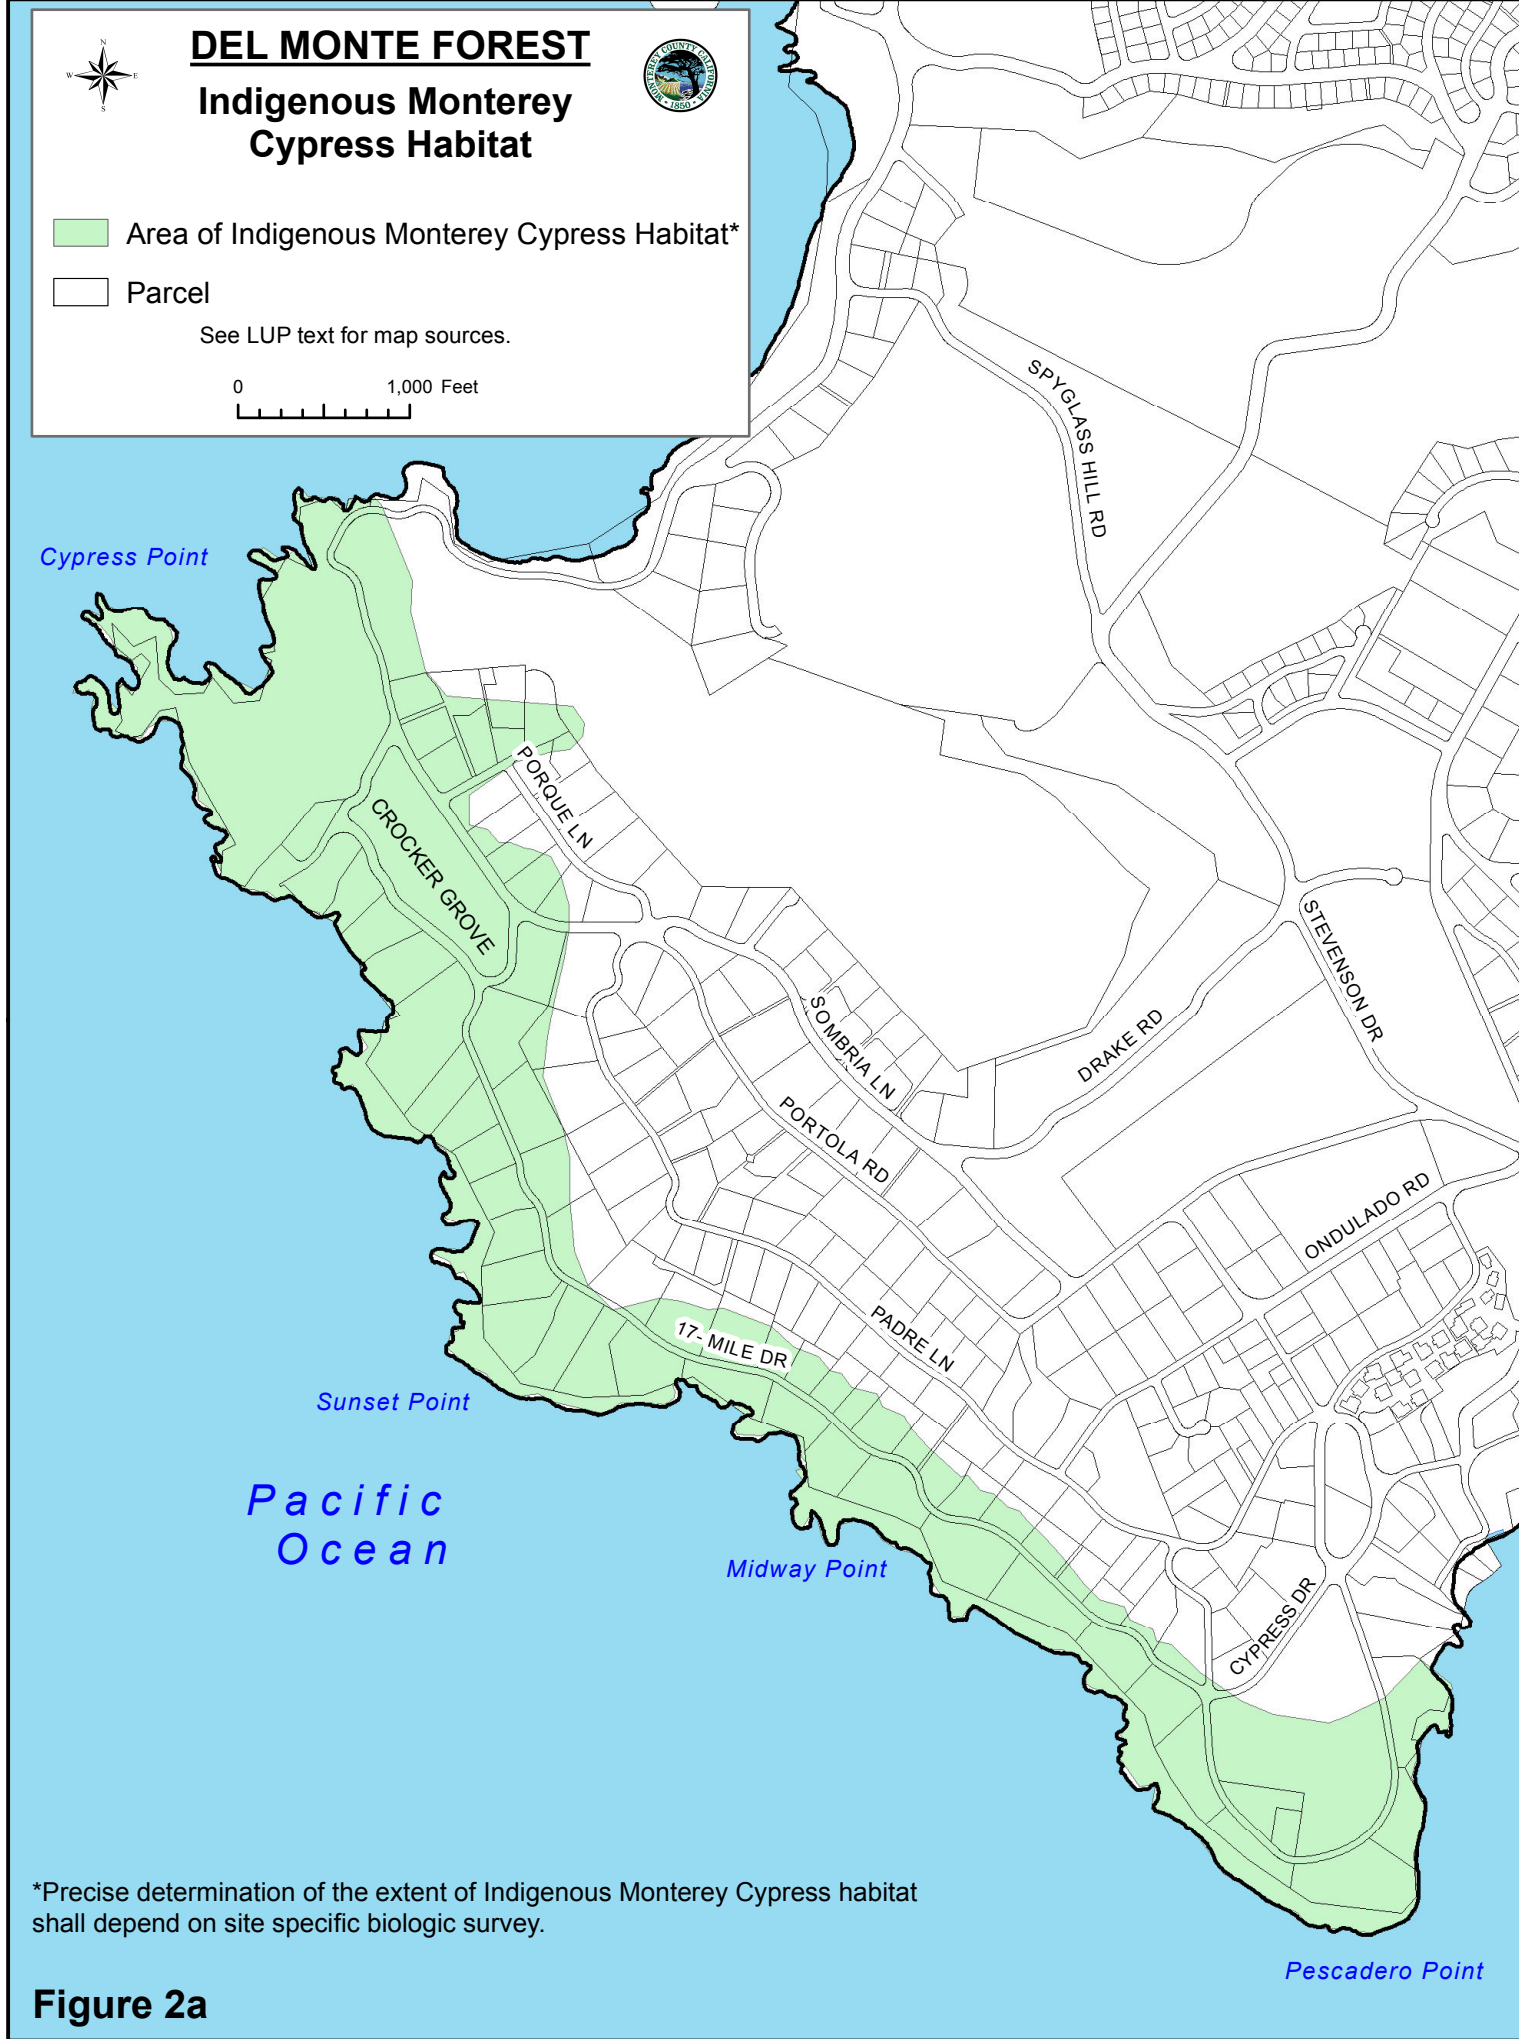

# DEL MONTE FOREST

## Indigenous Monterey Cypress Habitat

 Area of Indigenous Monterey Cypress Habitat\*

 Parcel

See LUP text for map sources.

0 1,000 Feet  

Cypress Point

Sunset Point

Pacific Ocean

Midway Point

Pescadero Point

\*Precise determination of the extent of Indigenous Monterey Cypress habitat shall depend on site specific biologic survey.

Figure 2a

This page intentionally left blank