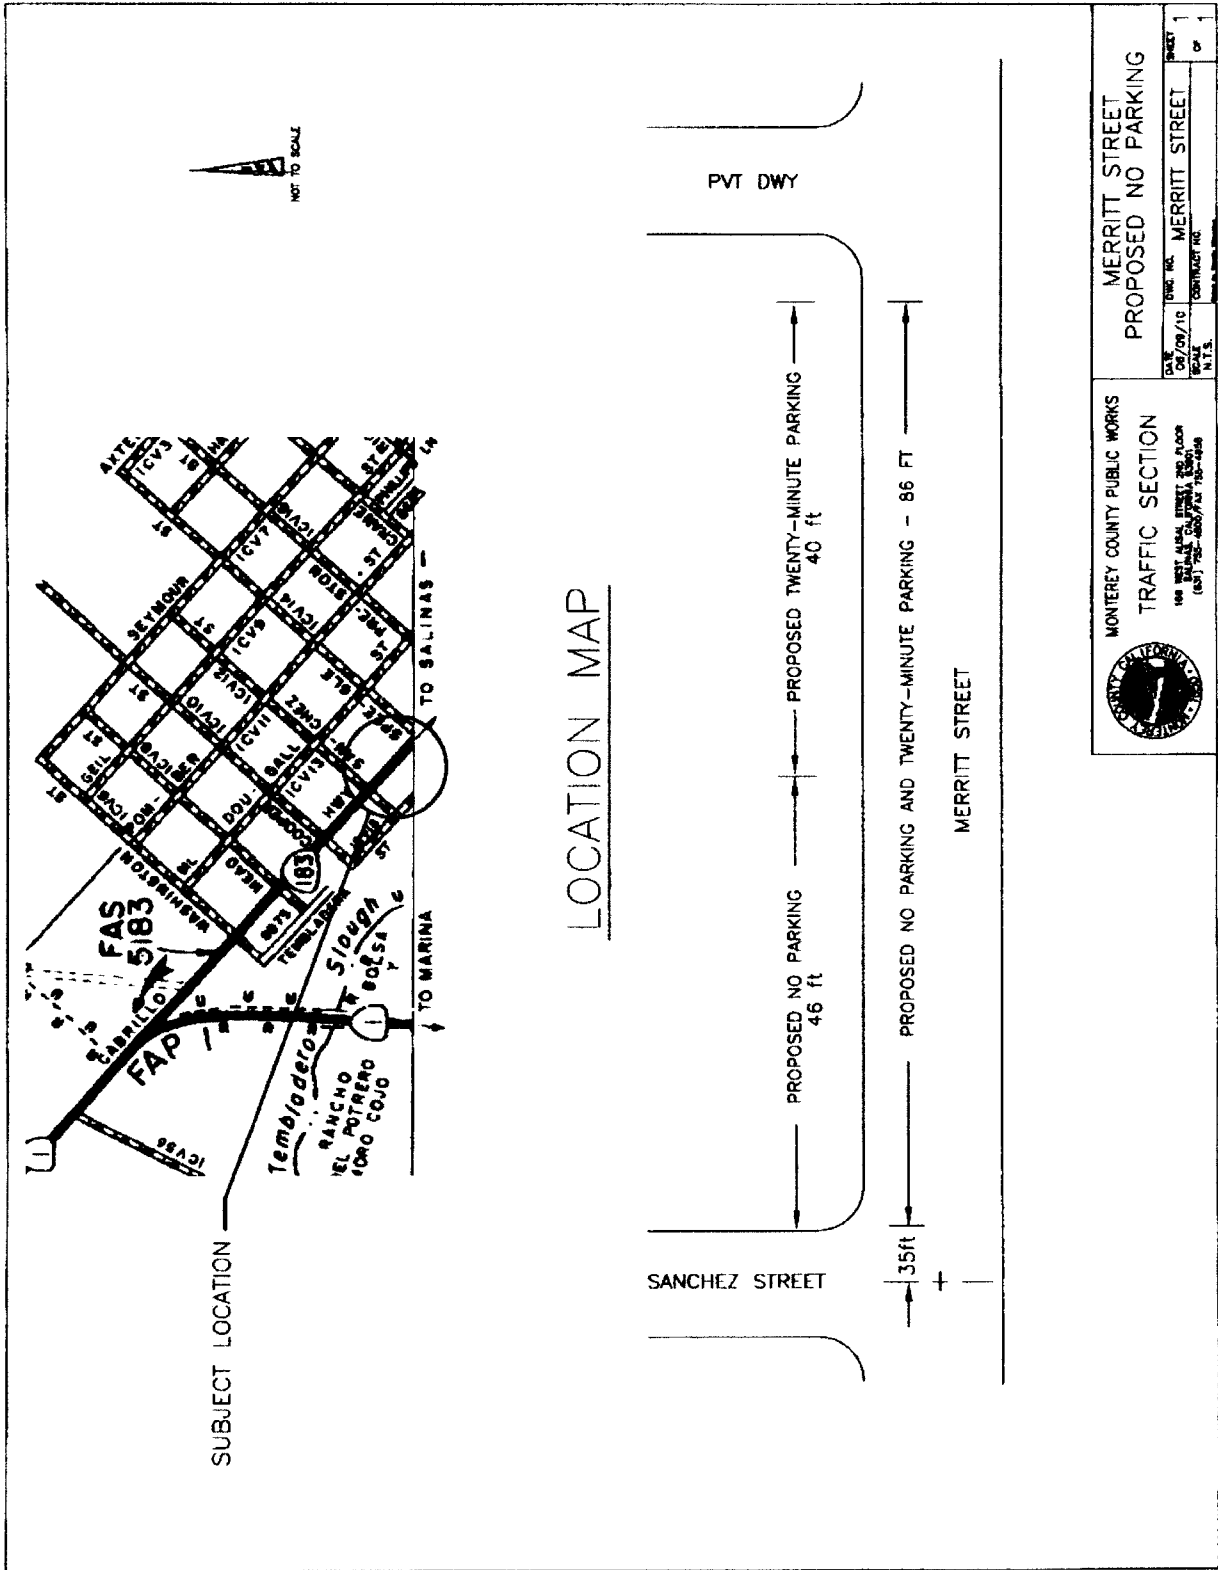

LOCATION MAP

LOCATION MAP

MONTEREY COUNTY PUBLIC WORKS
 TRAFFIC SECTION
 100 WEST WALNUT STREET, SUITE 200
 SAN JOAQUIN COUNTY, CALIFORNIA 95201
 (408) 782-4800 / FAX 782-4848

MERRITT STREET
 PROPOSED NO PARKING

DATE: 08/09/10
 DRAWN BY: MERRITT STREET
 CHECKED BY: [blank]
 SHEET 1 OF 1