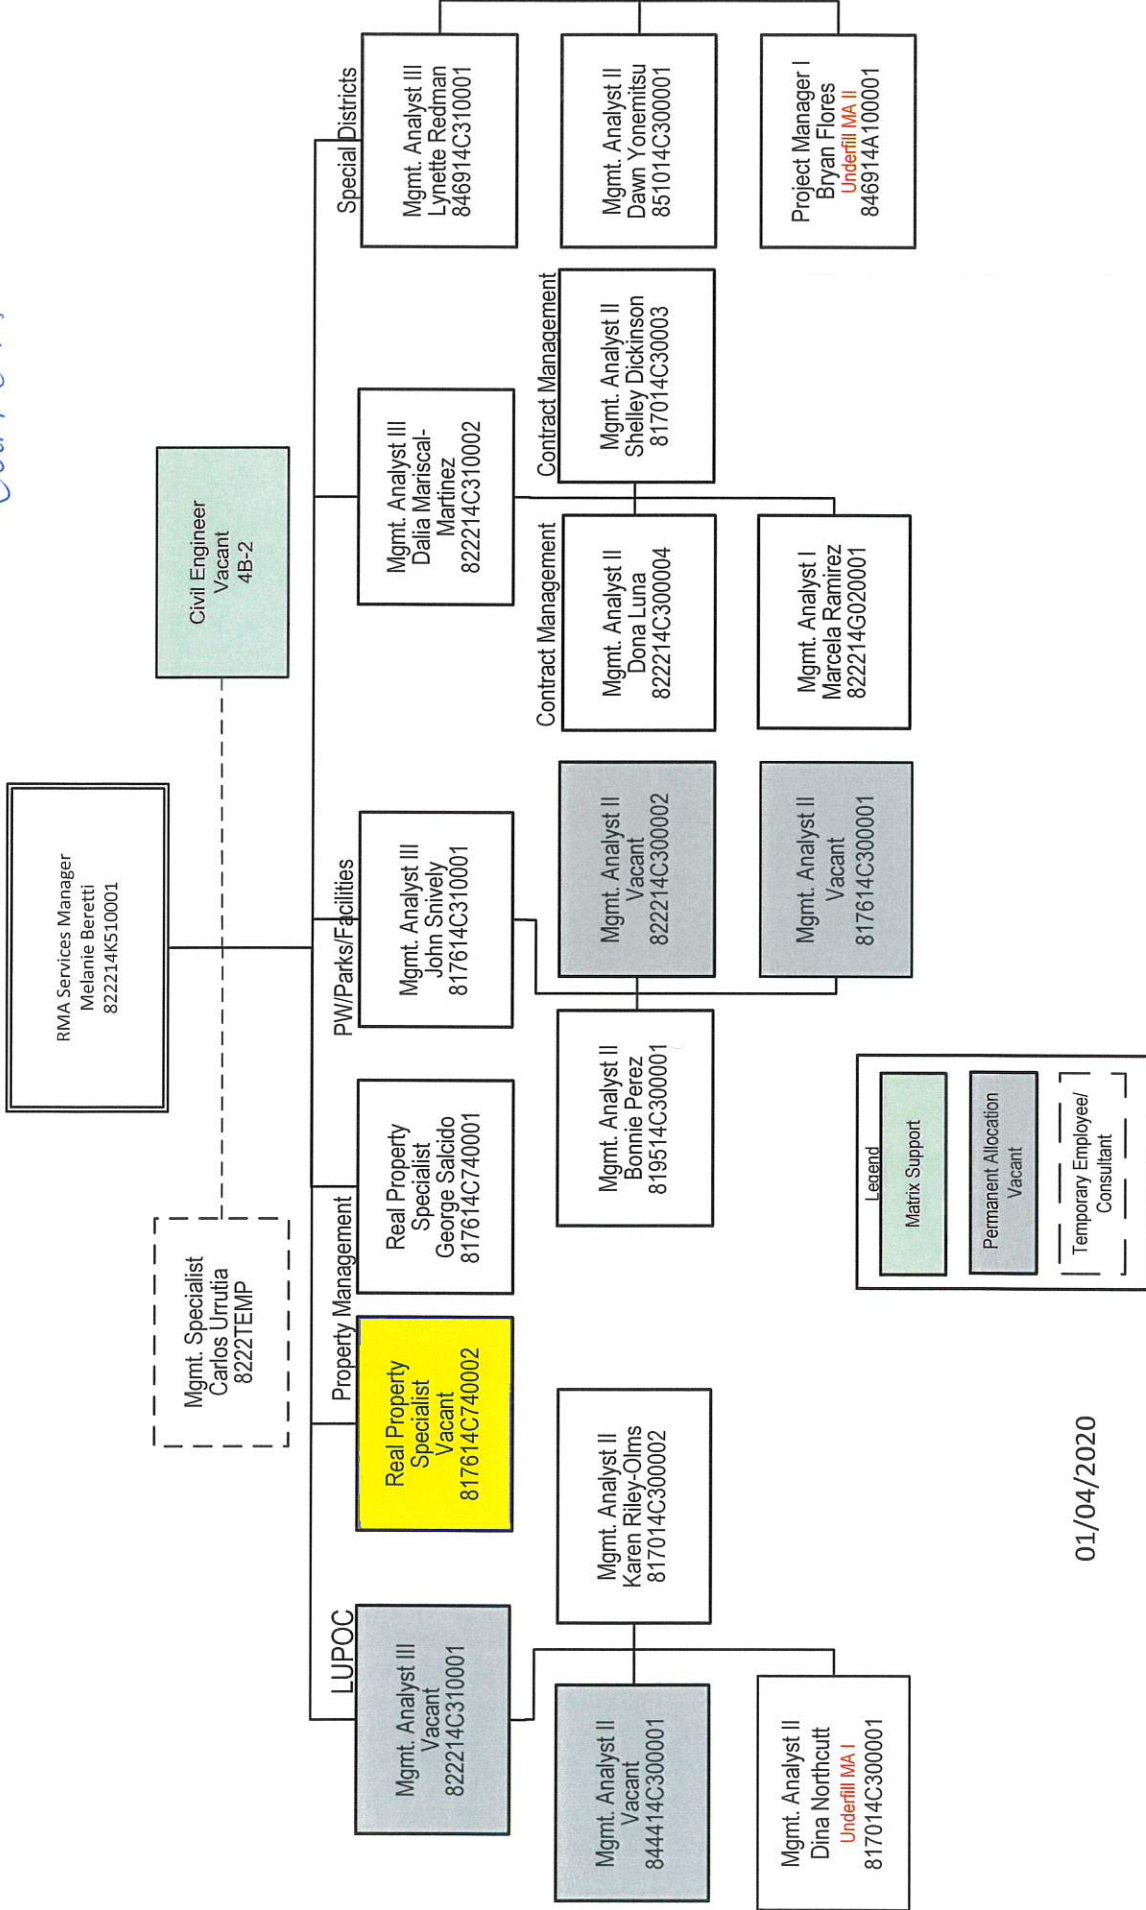

Attachment B

This page intentionally left blank.

RESOURCE MANAGEMENT AGENCY
ADMINISTRATIVE SERVICES DIVISION
PROPERTY ADMINISTRATION UNIT

Current

01/04/2020

RESOURCE MANAGEMENT AGENCY
ADMINISTRATIVE SERVICES DIVISION
PROPERTY ADMINISTRATION UNIT

Proposed

01/04/2020