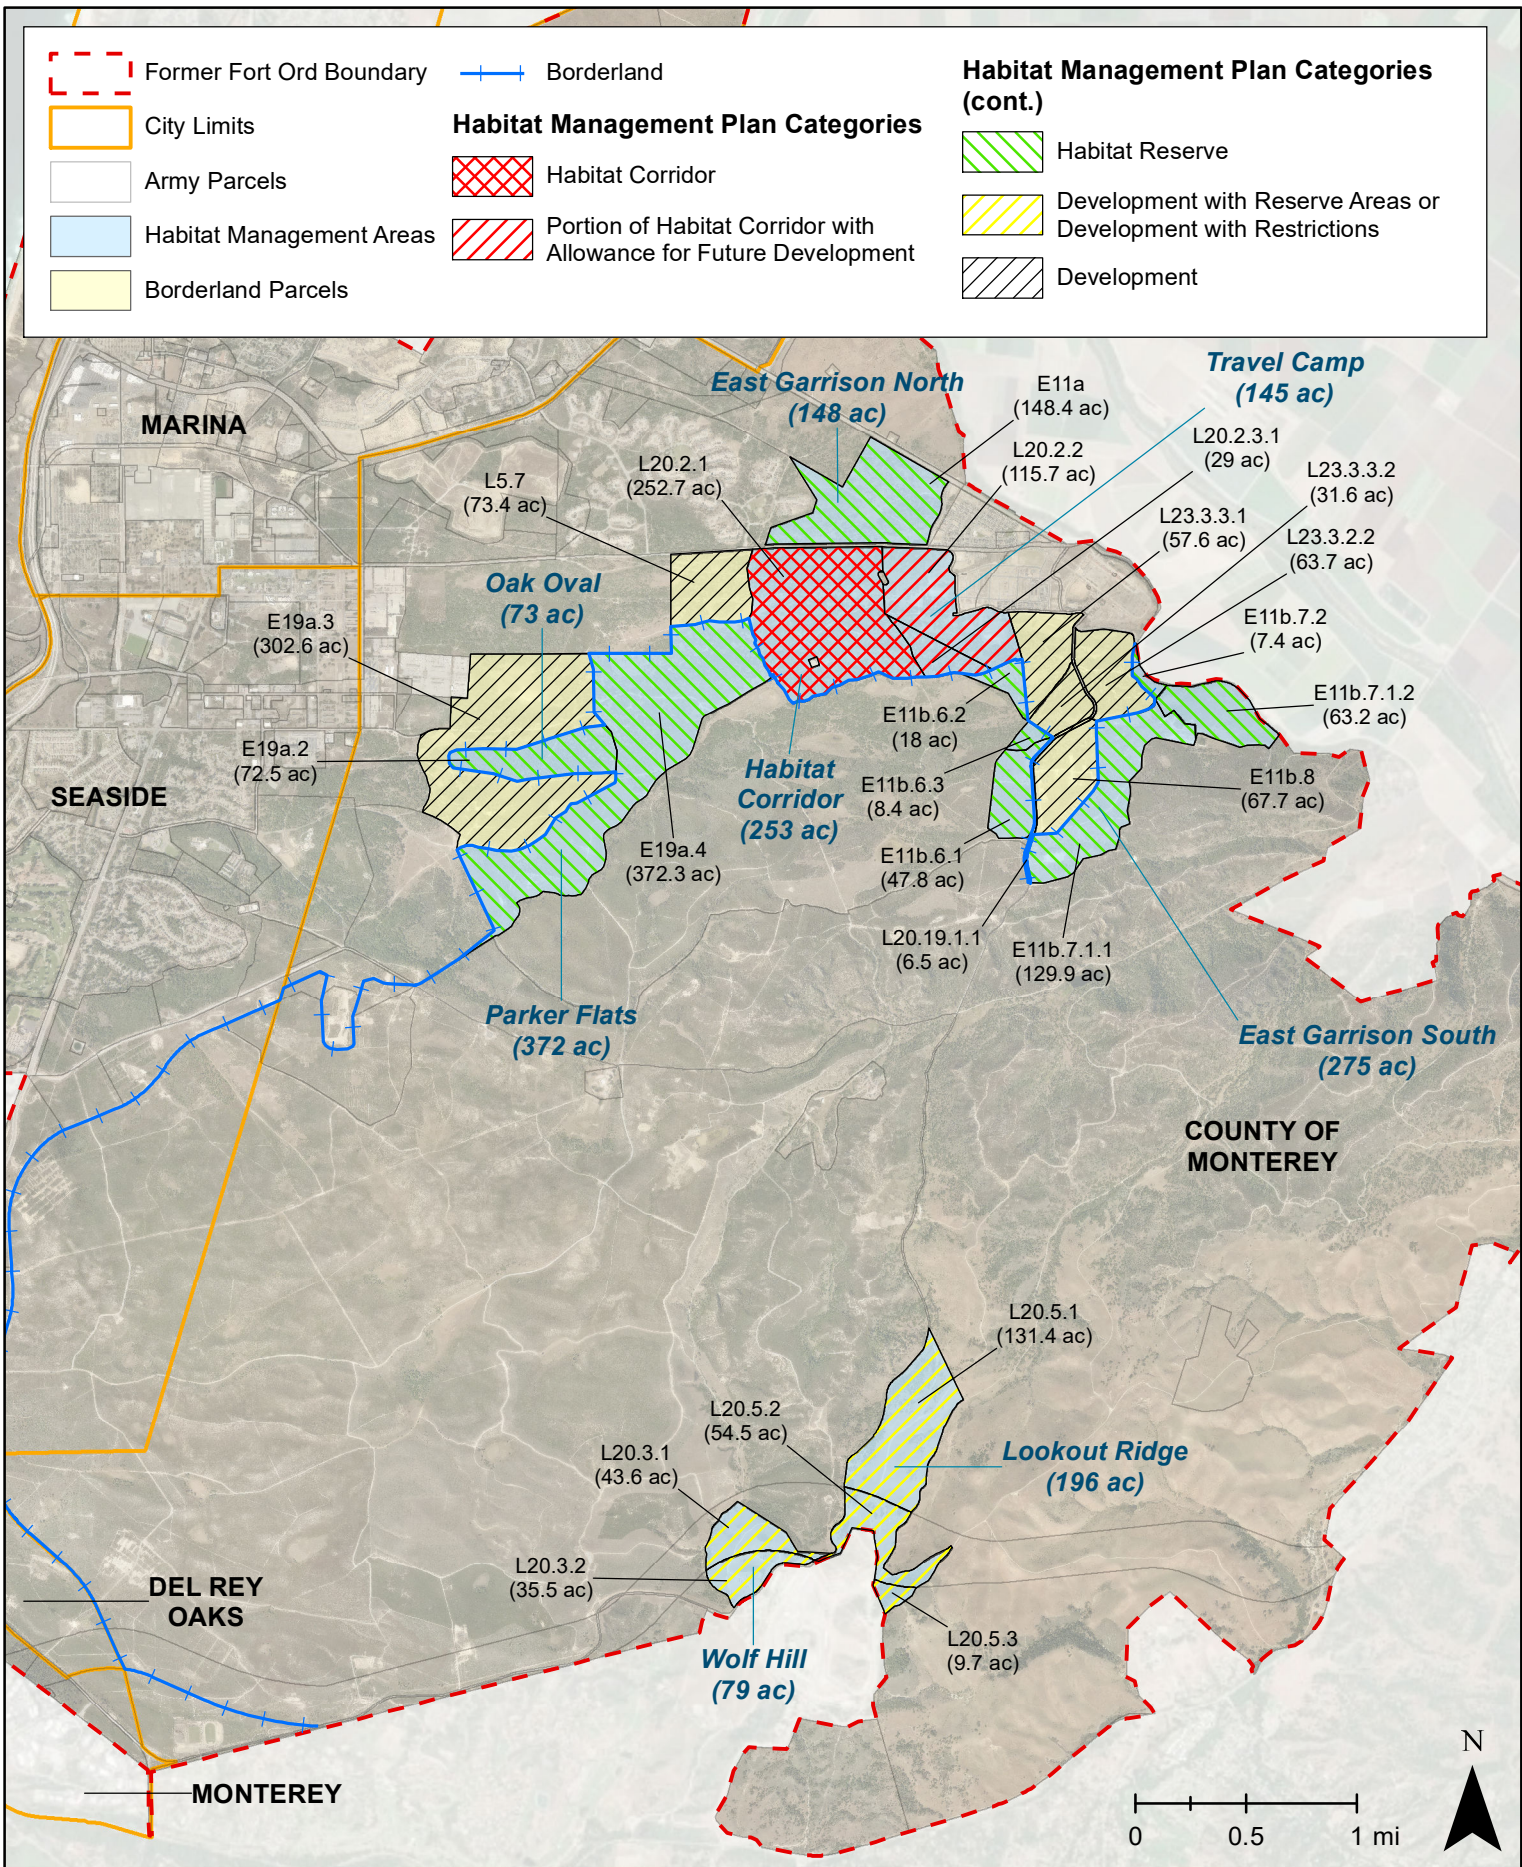

# Attachment A

This page intentionally left blank.

Former Fort Ord Boundary	Borderland	<b>Habitat Management Plan Categories (cont.)</b>	
City Limits	<b>Habitat Management Plan Categories</b>	Habitat Reserve	Development with Reserve Areas or Development with Restrictions
Army Parcels	Habitat Corridor	Portion of Habitat Corridor with Allowance for Future Development	Development
Habitat Management Areas			
Borderland Parcels			

Path: D:\GIS\GIS\_Projects\2021-25 County RMP\Final Products\County HMA's and Borderland Parcels 4-7-22 NO MPC.mxd

This page intentionally left blank