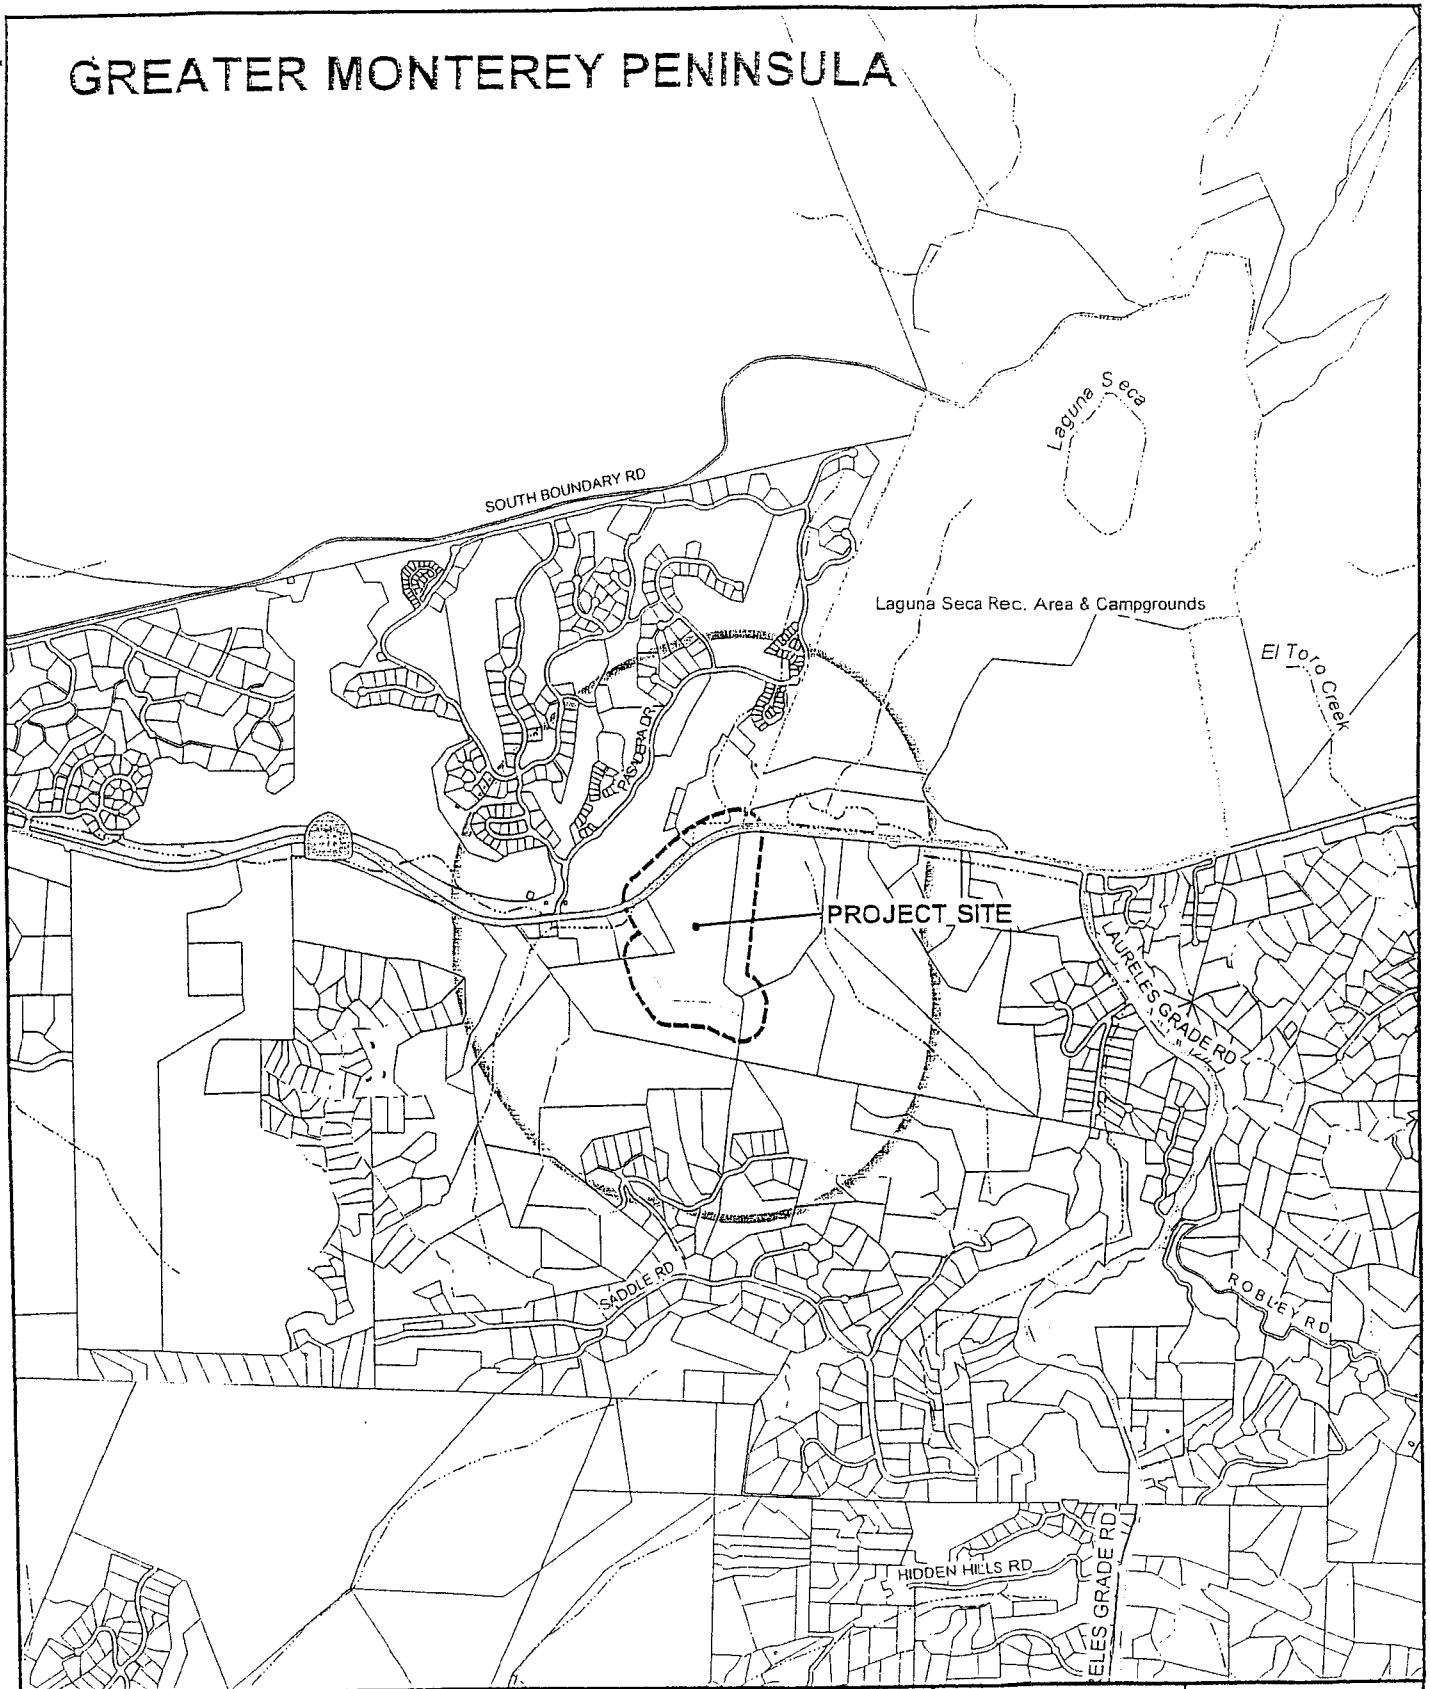

Exhibit D  
Project Location Map  
PLN070366 - Wayland

Merrill (PLN110078)  
Wayland (PLN110079)

Board of Supervisors  
February 7, 2012

# GREATER MONTEREY PENINSULA

APPLICANT: WAYLAND

APN: 173-062-009-000

FILE # PLN070366

300' Limit

2500' Limit

City Limits

PLANNER: AMADOR

# GREATER MONTEREY PENINSULA

APPLICANT: MERRILL

APN: 173-062-008-000

FILE # PLN070376

 300' Limit  2500' Limit  City Limits