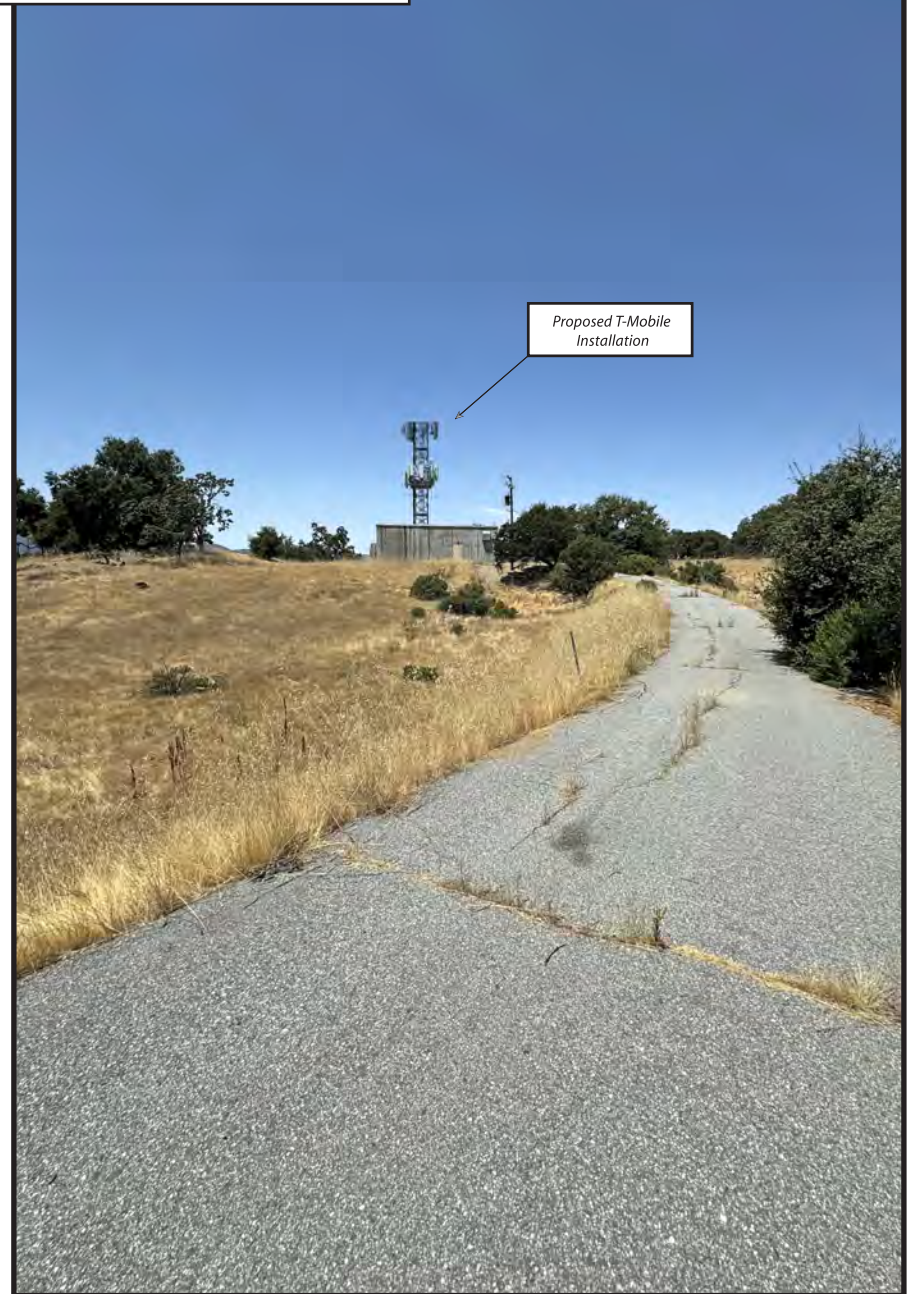

Exhibit D

This page intentionally left blank.

This page intentionally left blank

Existing

Proposed

Proposed T-Mobile
Installation Not Visible

view from Nason Road looking northeast at site

Existing

Existing
Installation

Proposed

Proposed T-Mobile
Installation

view from property looking southwest at site

Existing

Proposed

Proposed T-Mobile
Installation Not Visible

view from Cachagua Road looking northwest at site

This page intentionally left blank

view from property looking west at site

SFL0007A Carmel Hilltop
58 Asoleado Road, Carmel Valley, CA
Photosims Produced on 5-11-2025

Existing

Proposed

This page intentionally left blank