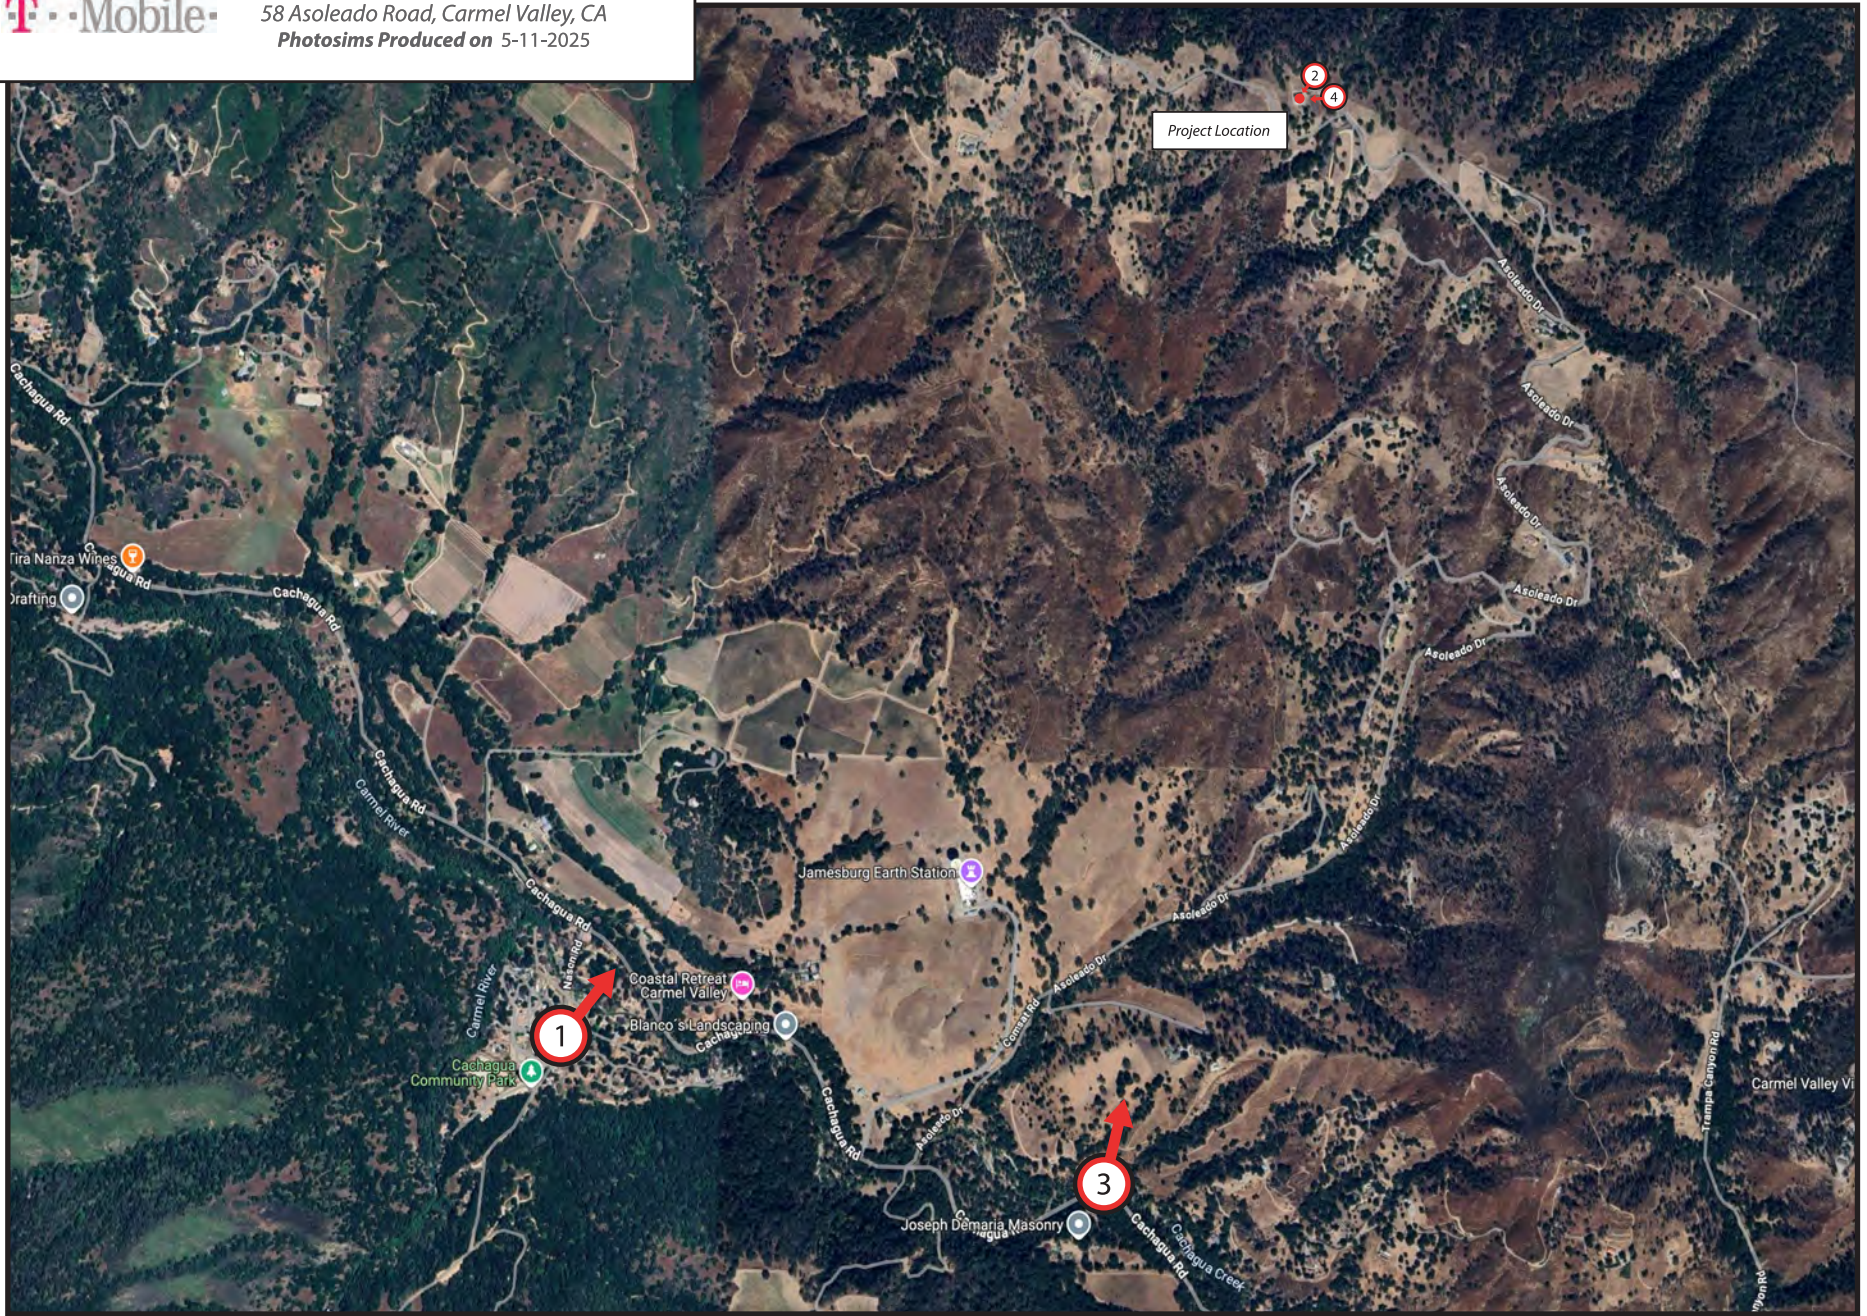

Exhibit D

This page intentionally left blank.

This page intentionally left blank

Existing

Proposed

Proposed T-Mobile
Installation Not Visible

view from Nason Road looking northeast at site

Existing

Existing
Installation

Proposed

Proposed T-Mobile
Installation

view from property looking southwest at site

Existing

Proposed

Proposed T-Mobile
Installation Not Visible

view from Cachagua Road looking northwest at site

This page intentionally left blank

view from property looking west at site

SFL0007A Carmel Hilltop
58 Asoleado Road, Carmel Valley, CA
Photosims Produced on 5-11-2025

Existing

Proposed

This page intentionally left blank