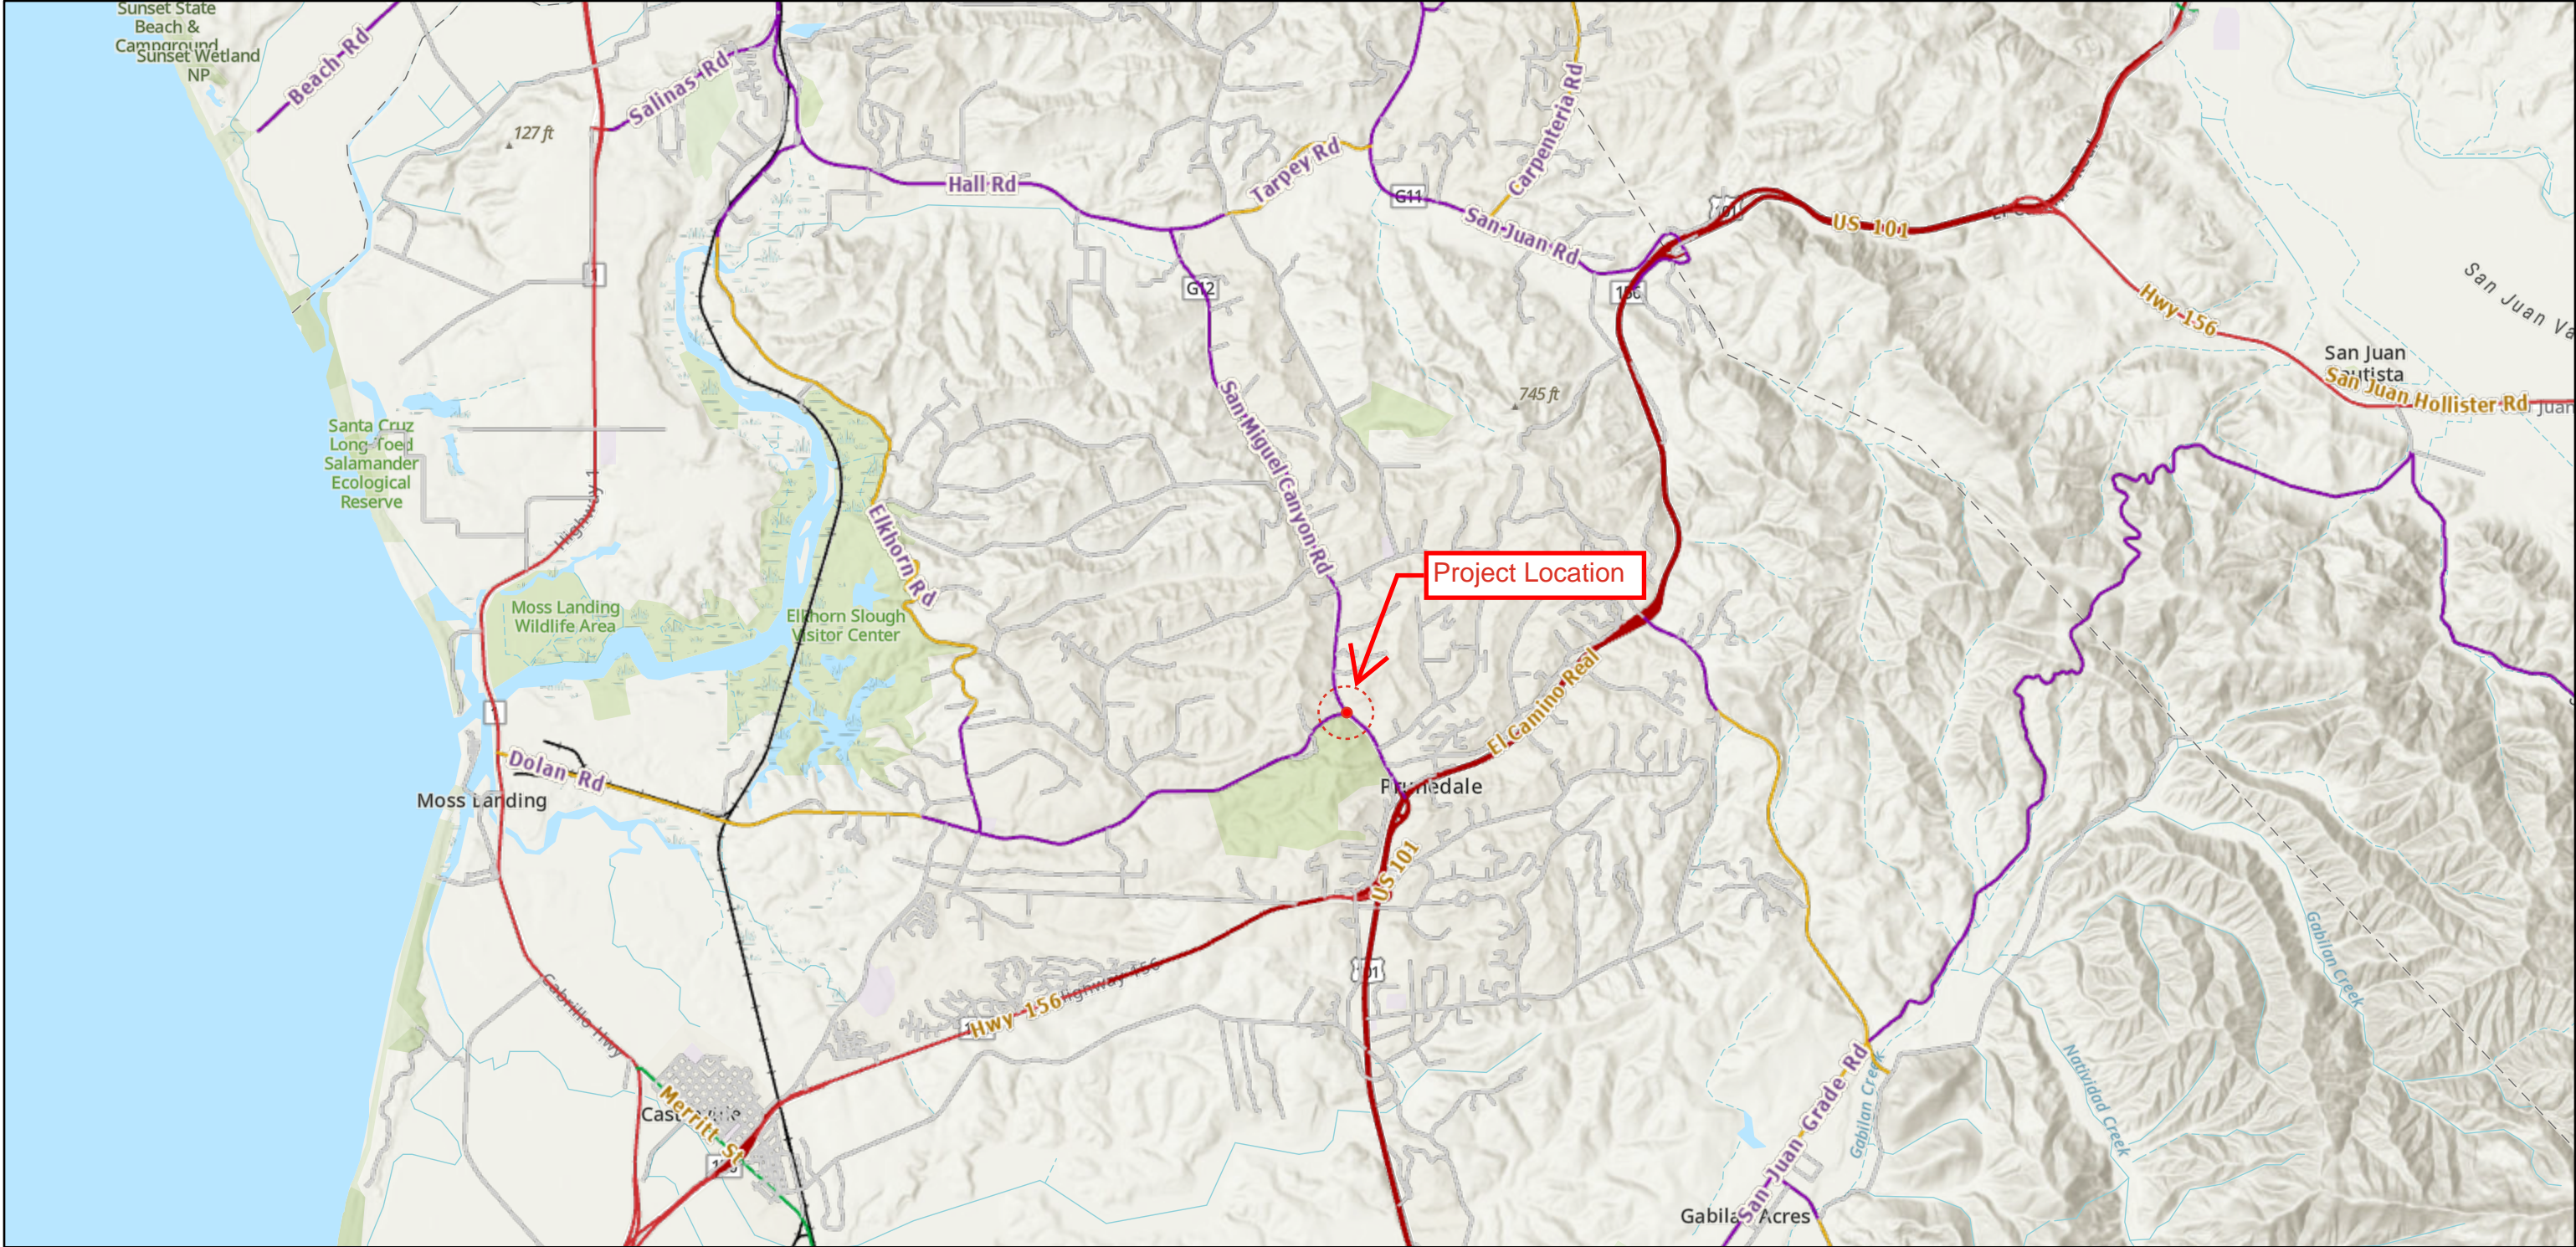

Attachment A

Prunedale Roundabout Vicinity Map

4/15/2026, 9:40:24 PM

- Roads
- Freeway
 - Major Collector
 - Minor Collector
 - Minor Arterial
 - Local
 - Railroad Lines

California State Parks, Esri, TomTom, Garmin, SafeGraph, GeoTechnologies, Inc, METI/NASA, USGS, Bureau of Land Management, EPA, NPS, USDA, USFWS, Esri, NASA, NGA, USGS, FEMA