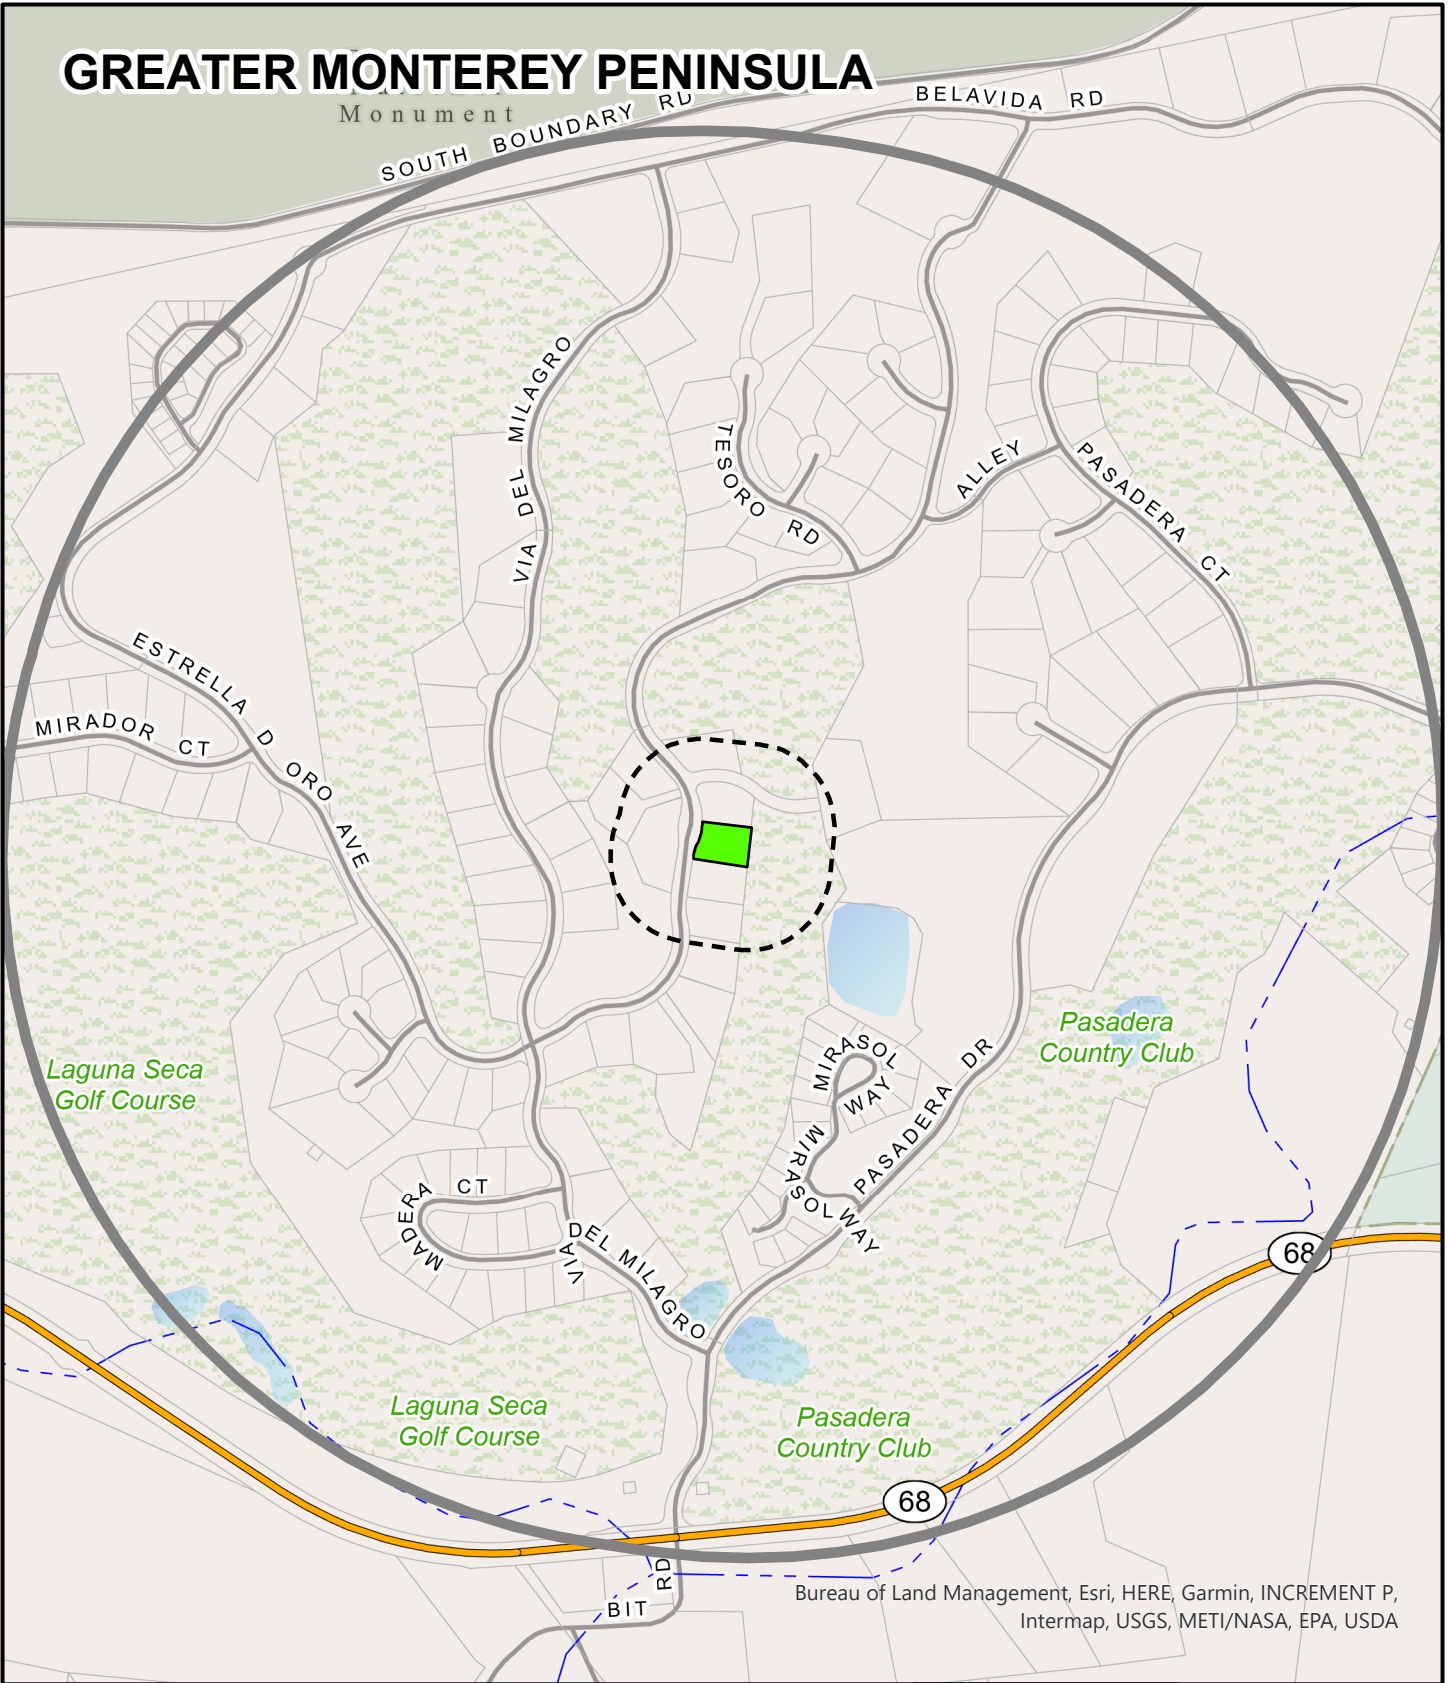

Exhibit C

This page intentionally left blank.

GREATER MONTEREY PENINSULA

APPLICANT: TODD EVERS

APN: 173074004000

FILE # PLN240261

 Project Site

 300 FT Buffer

 2500 FT Buffer

This page intentionally left blank