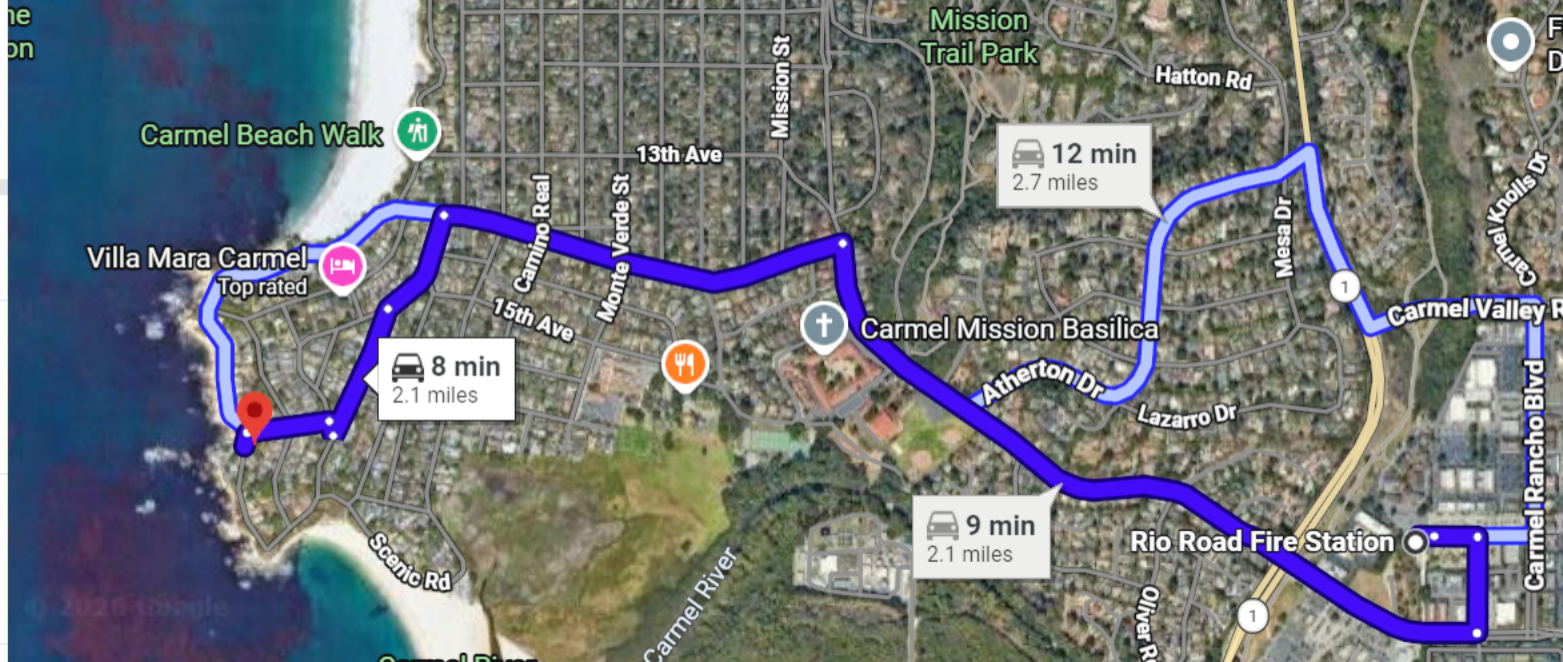

Exhibit E

This page intentionally left blank.

Options

Depart at 2:00 PM Mon, Apr 13

Send directions to your phone Copy link

via Rio Rd and Santa Lucia Ave typically 8 min 1.9 miles

Details Preview

Explore nearby 26319 Scenic Rd

- Restaurants
- Hotels
- Gas stations
- Parking Lots
- More

Carmel Center Pl

Senior Care S

Pro

Starbucks Coffee Company

Google Maps

 Depart at  Options

 9:20 AM    Tue, Apr 21  

 Send directions to your phone  Copy link

 via Rio Rd typically 8 min
2.1 miles
[Details](#) [Preview](#)

 via Rio Rd and Santa Lucia Ave typically 9 min
2.1 miles

This page intentionally left blank