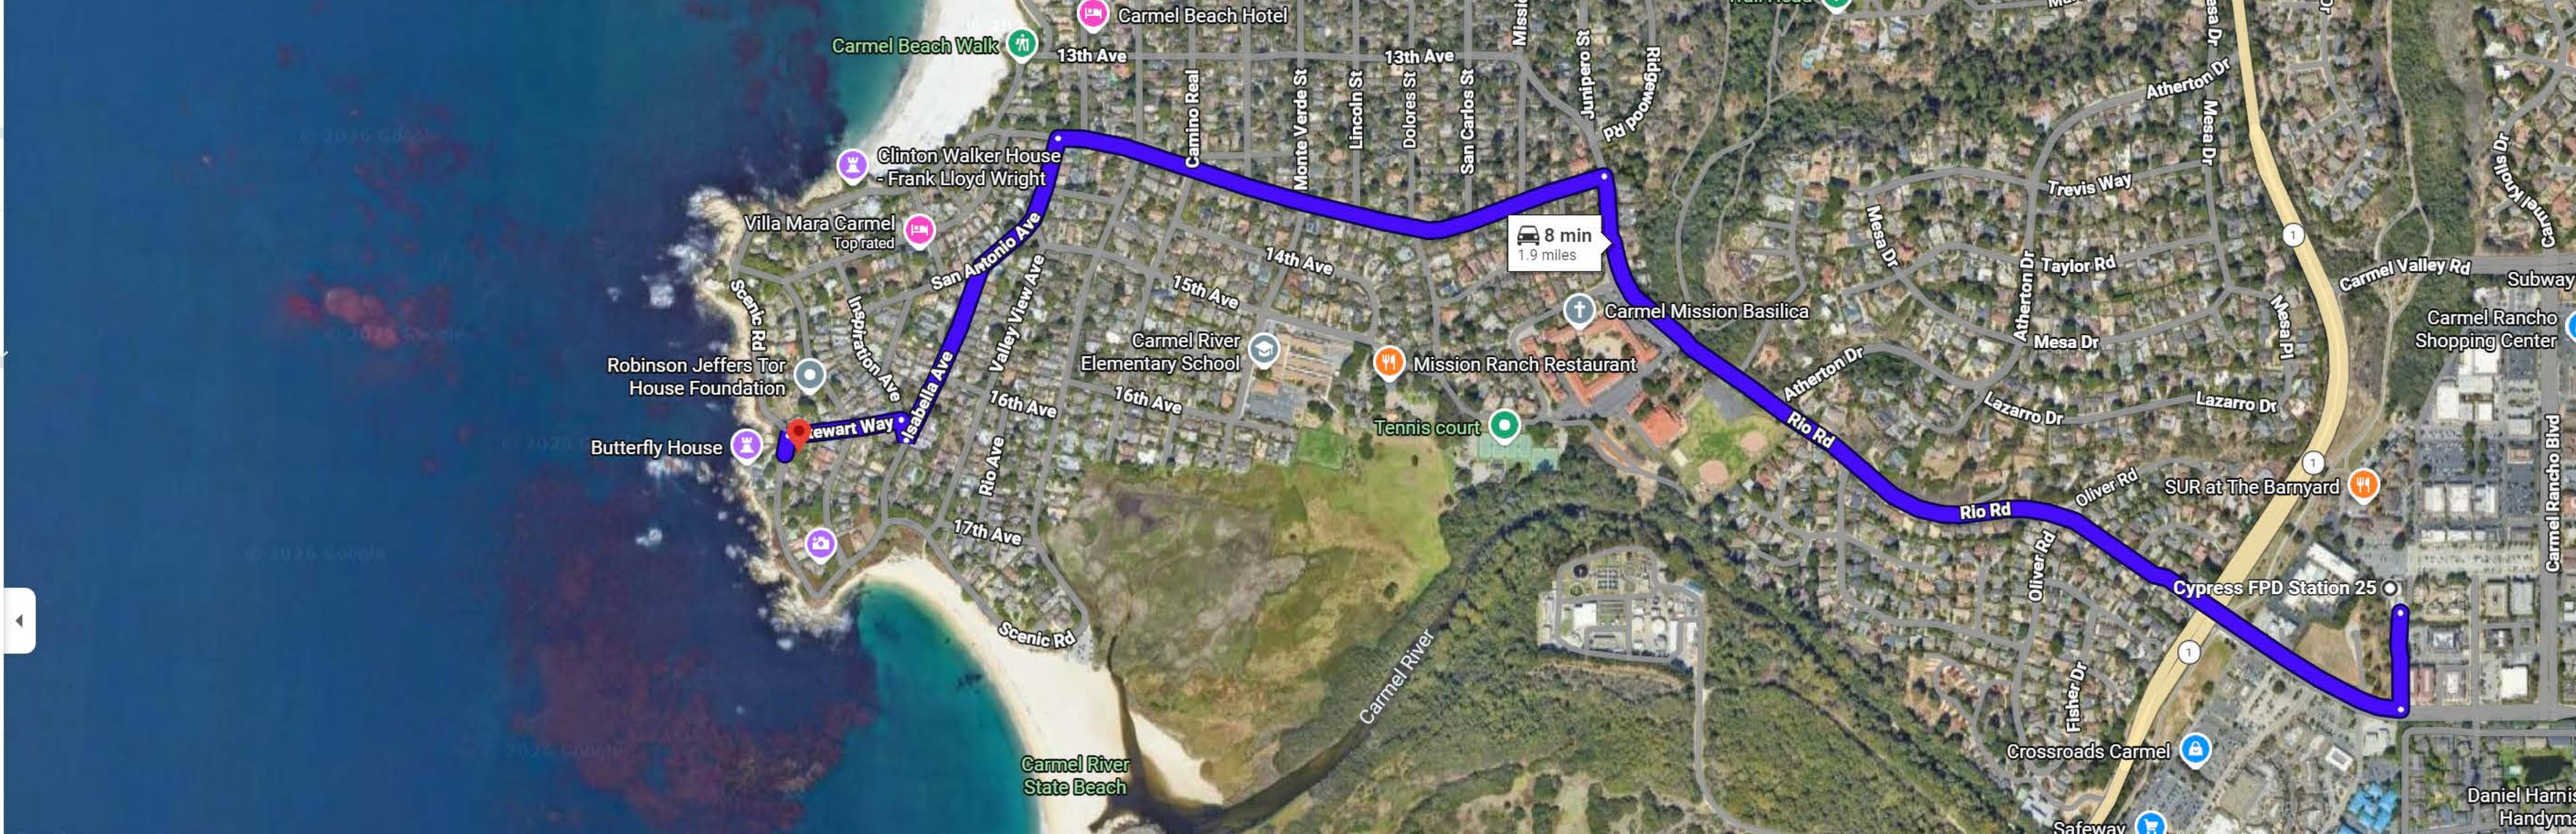

Exhibit E

This page intentionally left blank.

Options

Depart at 2:00 PM Mon, Apr 13

Send directions to your phone Copy link

via Rio Rd and Santa Lucia Ave typically 8 min 1.9 miles

Details Preview

Explore nearby 26319 Scenic Rd

- Restaurants
- Hotels
- Gas stations
- Parking Lots
- More

Carmel Center Pl

Senior Care S

Pro

Starbucks Coffee Company

Google Maps

 Depart at  Options

 9:20 AM    Tue, Apr 21  

 Send directions to your phone  Copy link

 via Rio Rd typically 8 min
2.1 miles
[Details](#) [Preview](#)

 via Rio Rd and Santa Lucia Ave typically 9 min
2.1 miles

This page intentionally left blank