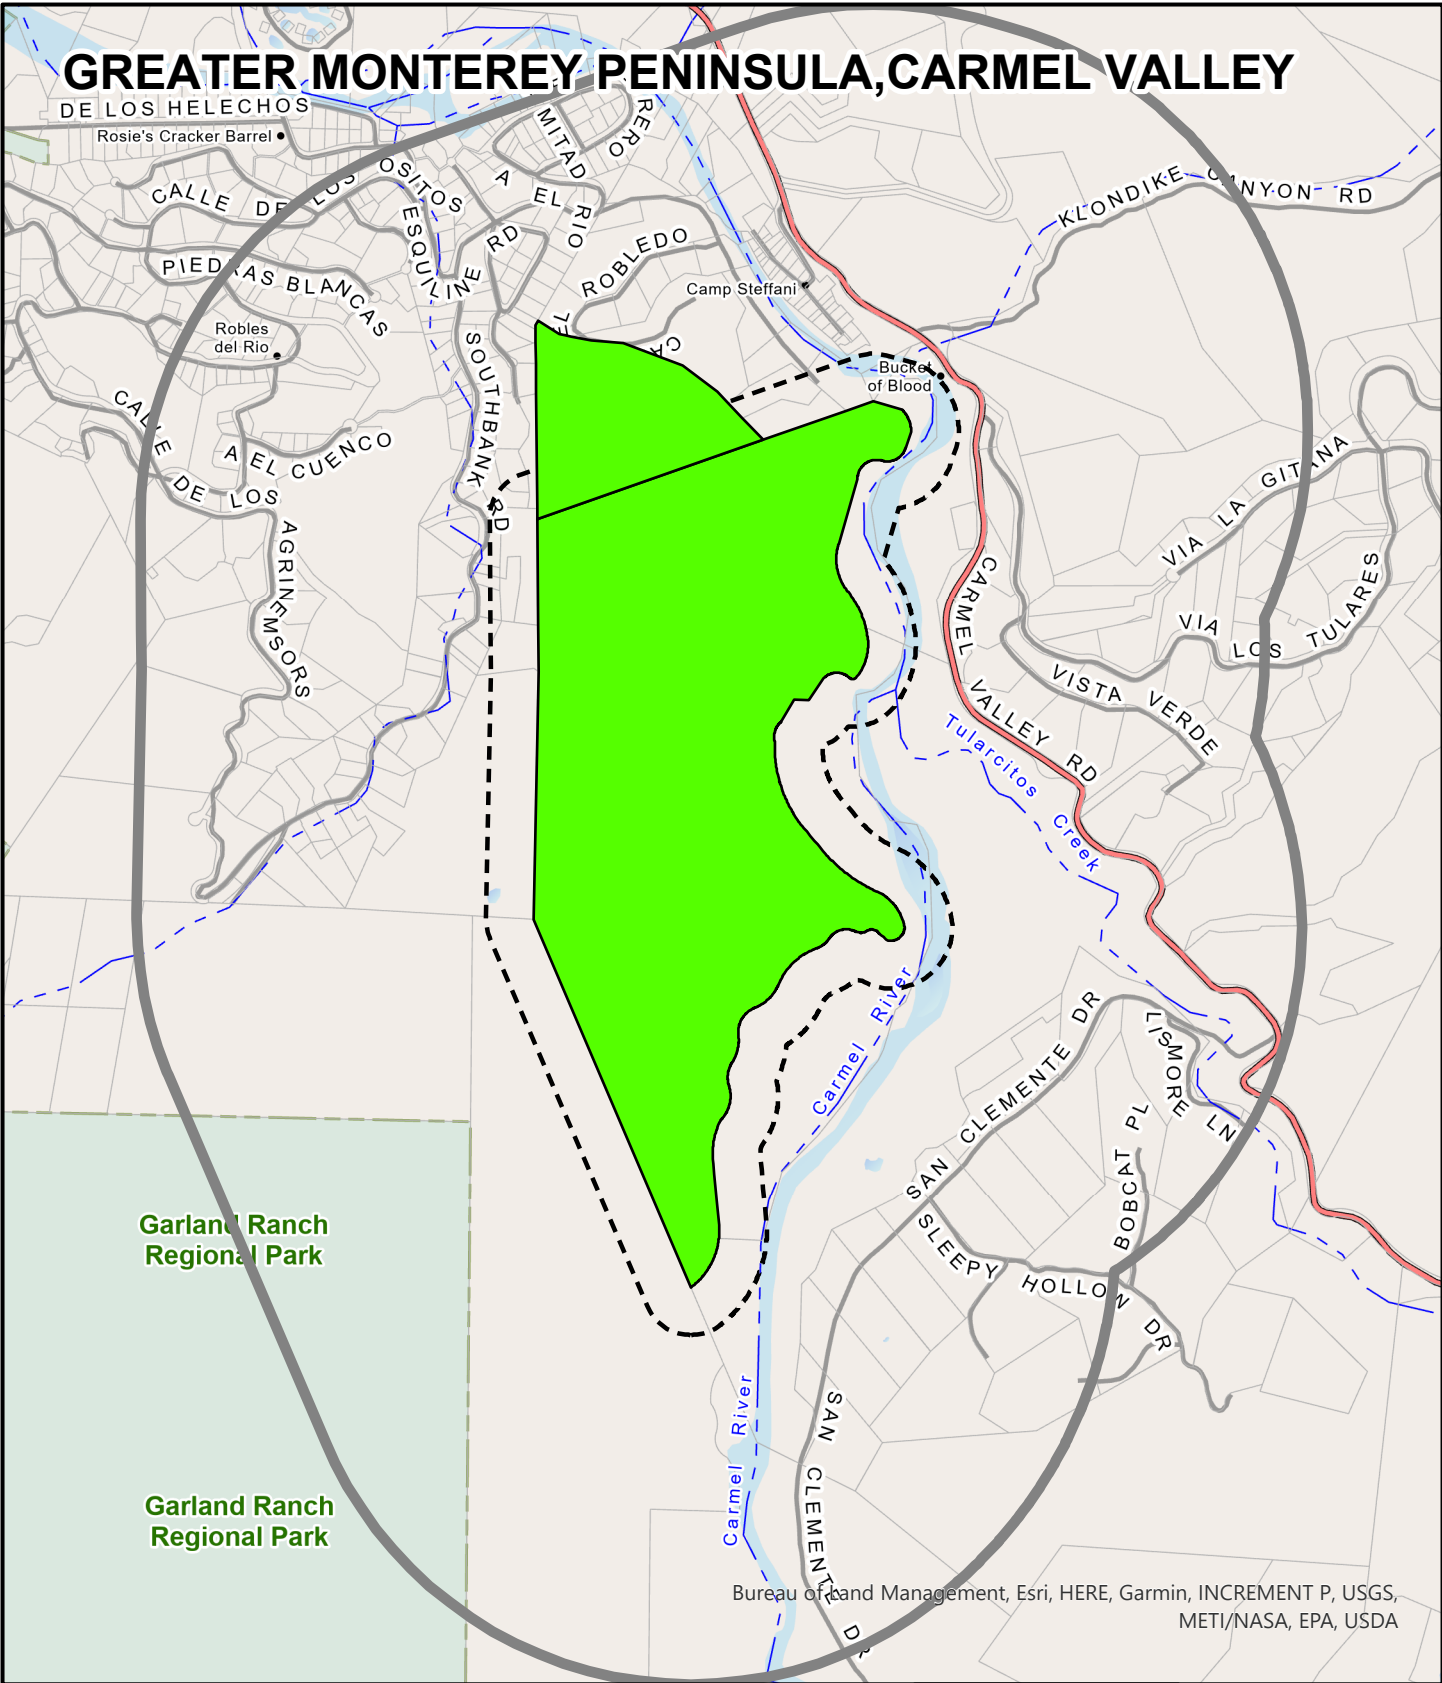

Exhibit B

This page intentionally left blank.

GREATER MONTEREY PENINSULA, CARMEL VALLEY

Bureau of Land Management, Esri, HERE, Garmin, INCREMENT P, USGS, METI/NASA, EPA, USDA

APPLICANT: HENTSCHEL

APN: 197081014000, 197081002000

FILE # PLN240229

 Project Site

 300 FT Buffer

 2500 FT Buffer

This page intentionally left blank