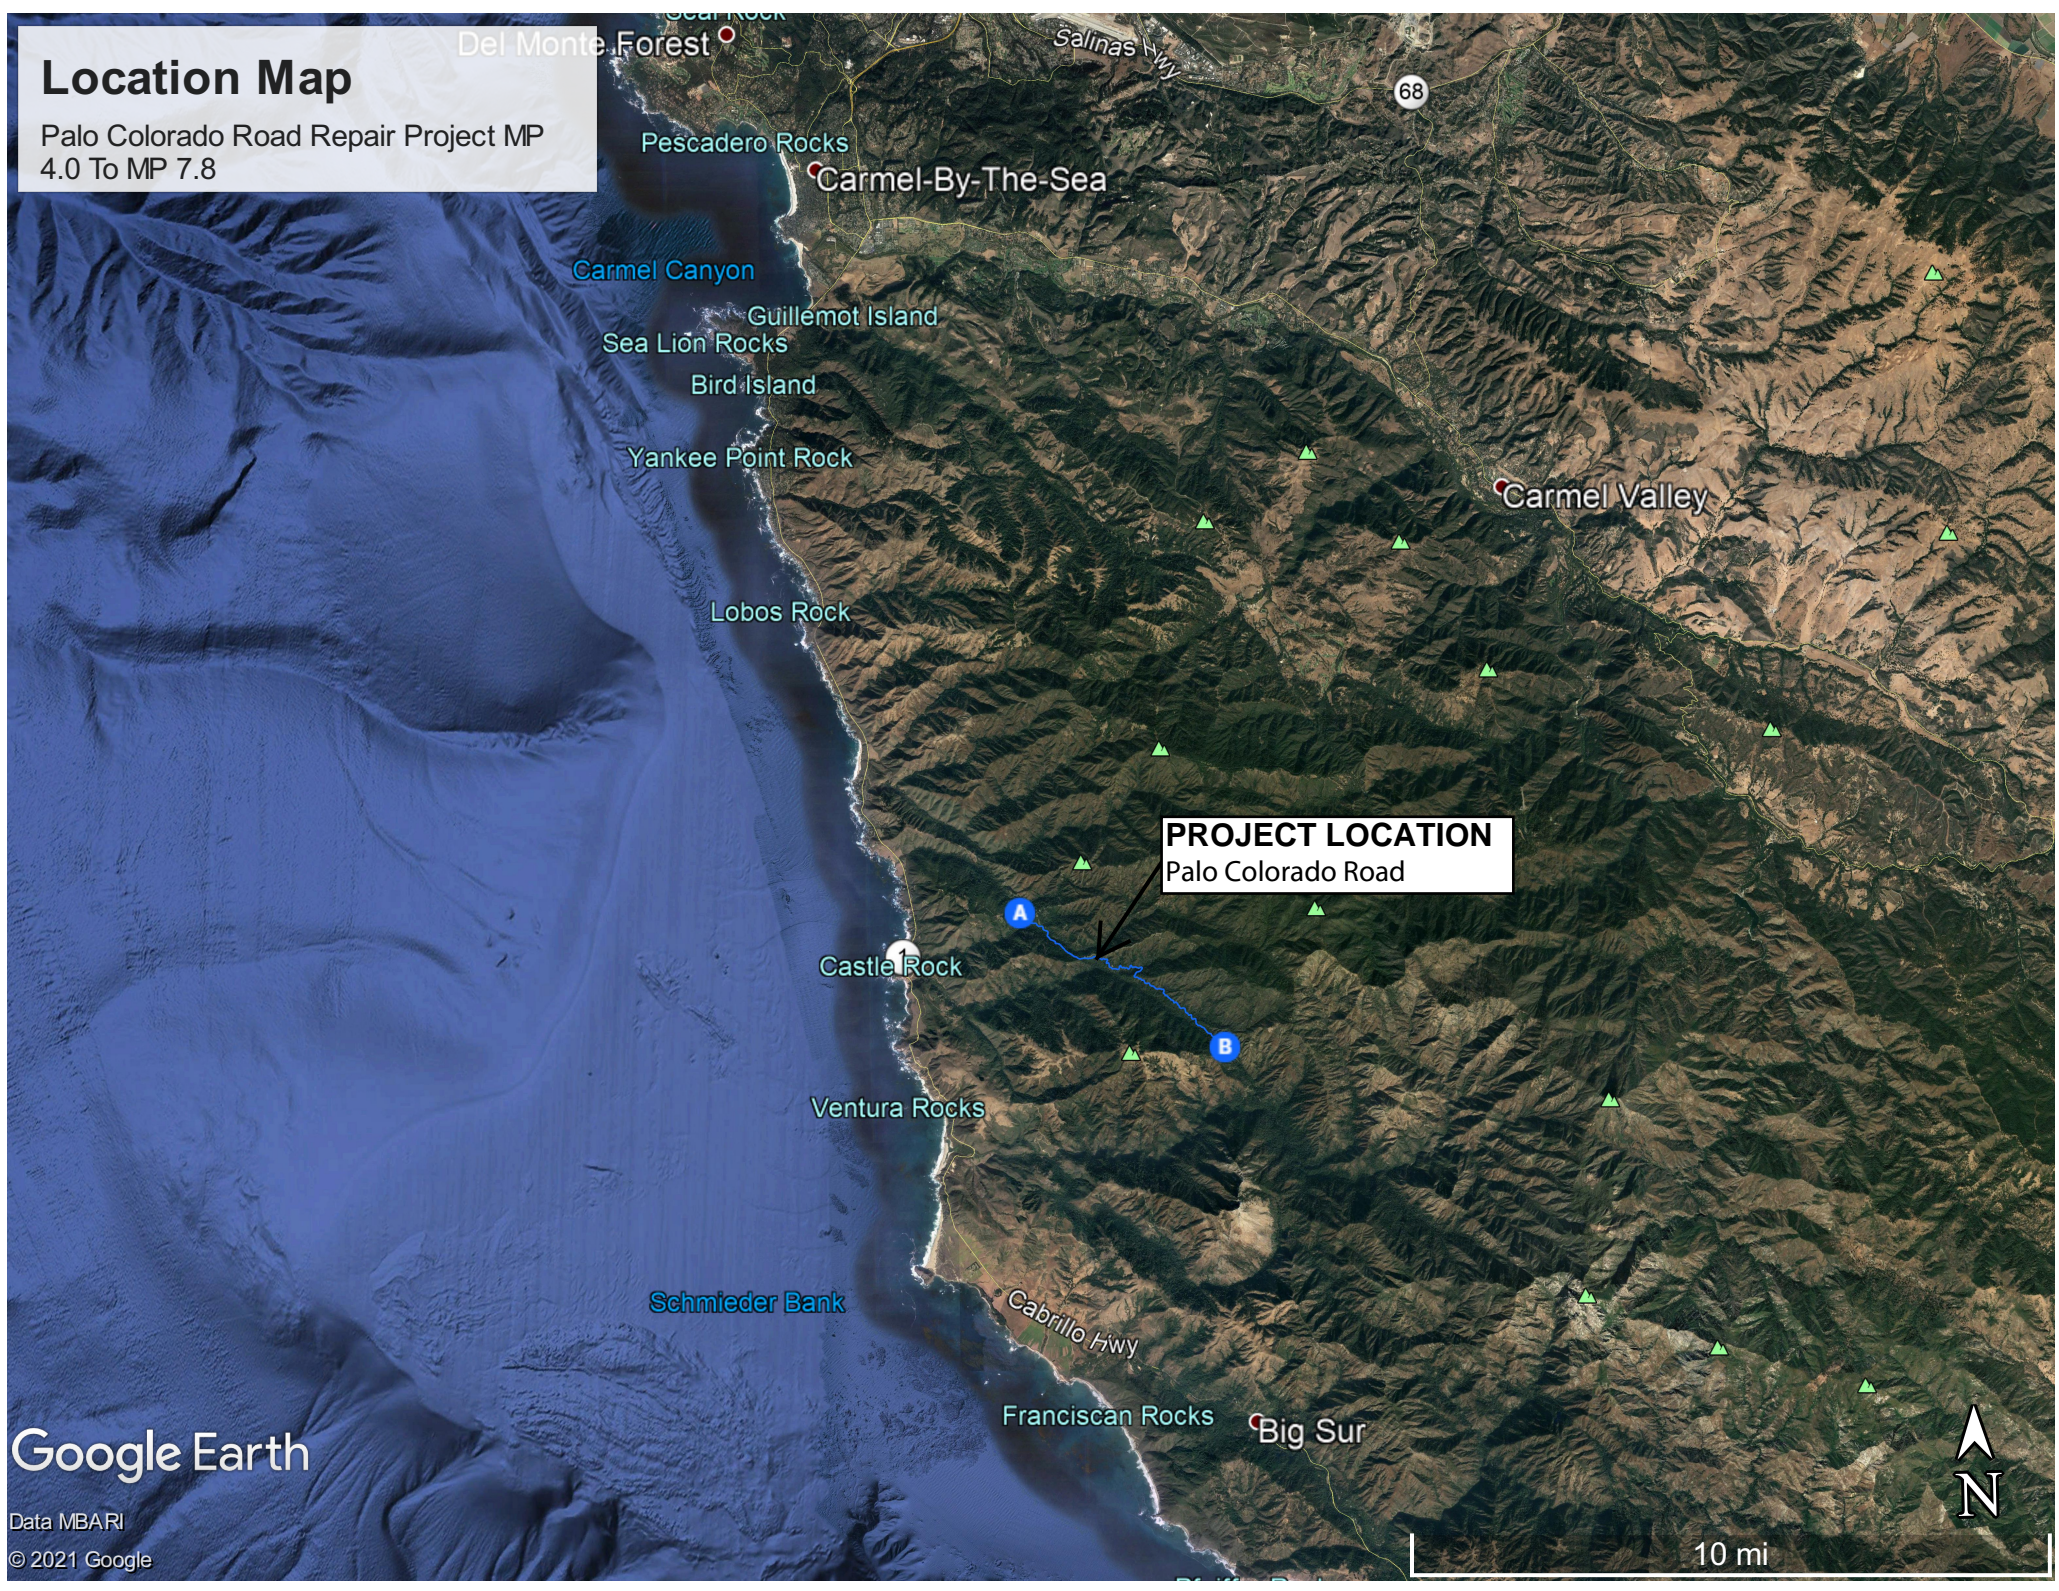

# Attachment A

# Location Map

Palo Colorado Road Repair Project MP  
4.0 To MP 7.8

Google Earth

Data MBARI  
© 2021 Google