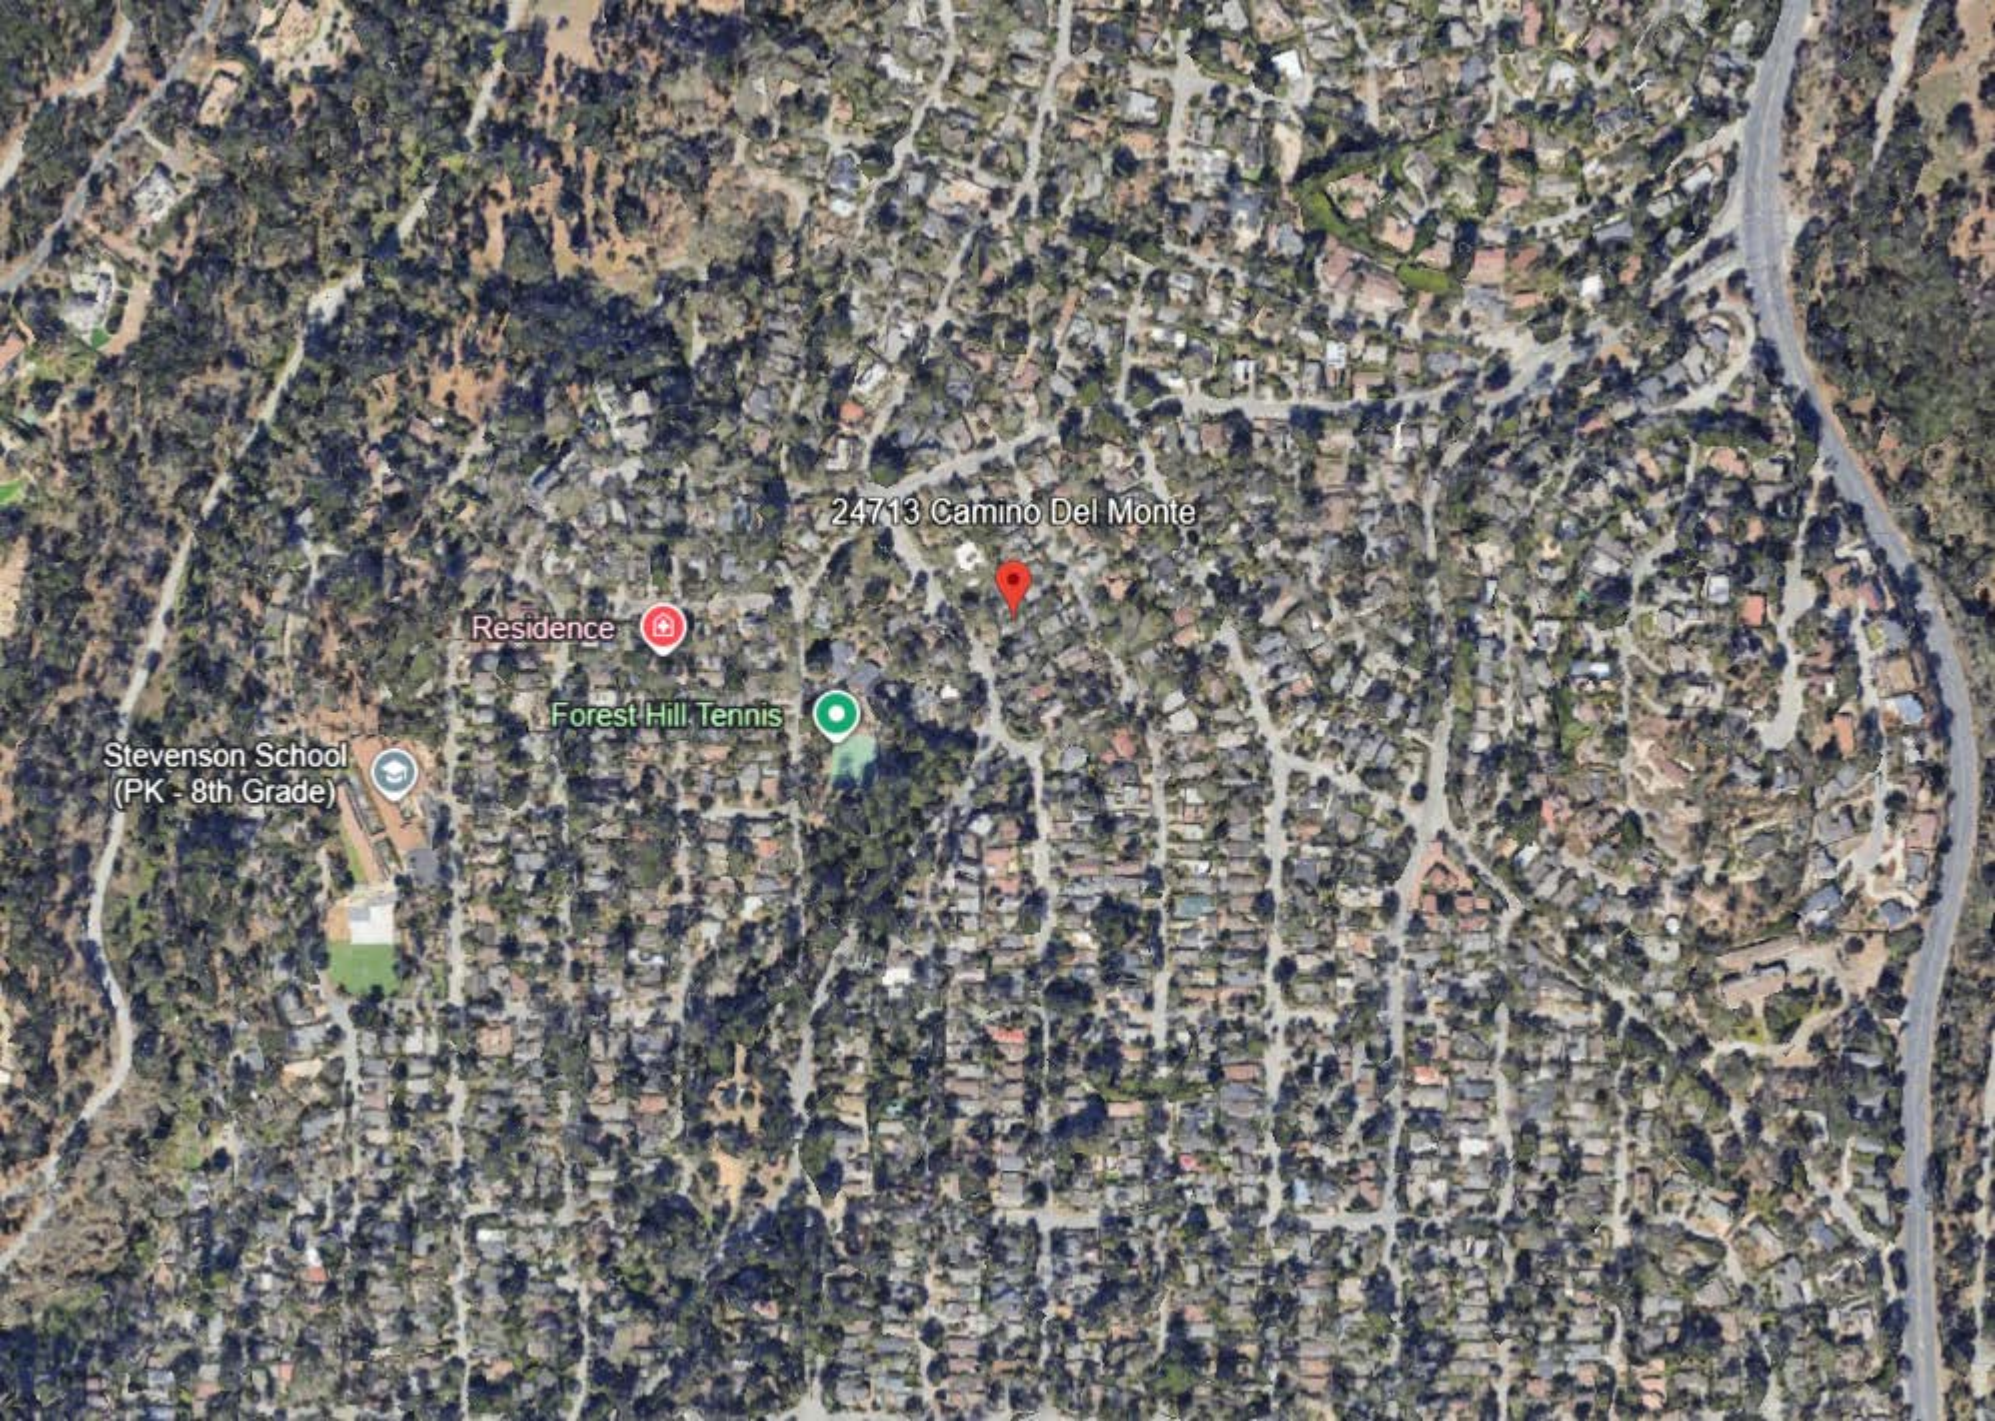

# Exhibit C

This page intentionally left blank.

24713 Camino Del Monte

Residence 

Forest Hill Tennis 

Stevenson School  
(PK - 8th Grade) 

An aerial satellite view of a residential neighborhood. A red location pin is placed on a house. Text labels identify the address and units. The area is filled with green trees and several houses with different roof colors.

24713 Camino Del Monte

Unit #2

Unit #1

H

C

C

C

H

C

SERRA AVE

CAMINO DEL MONTE

LORCA LN

PICO AVE

SANTA RITA ST

GUADALUPE ST

3073