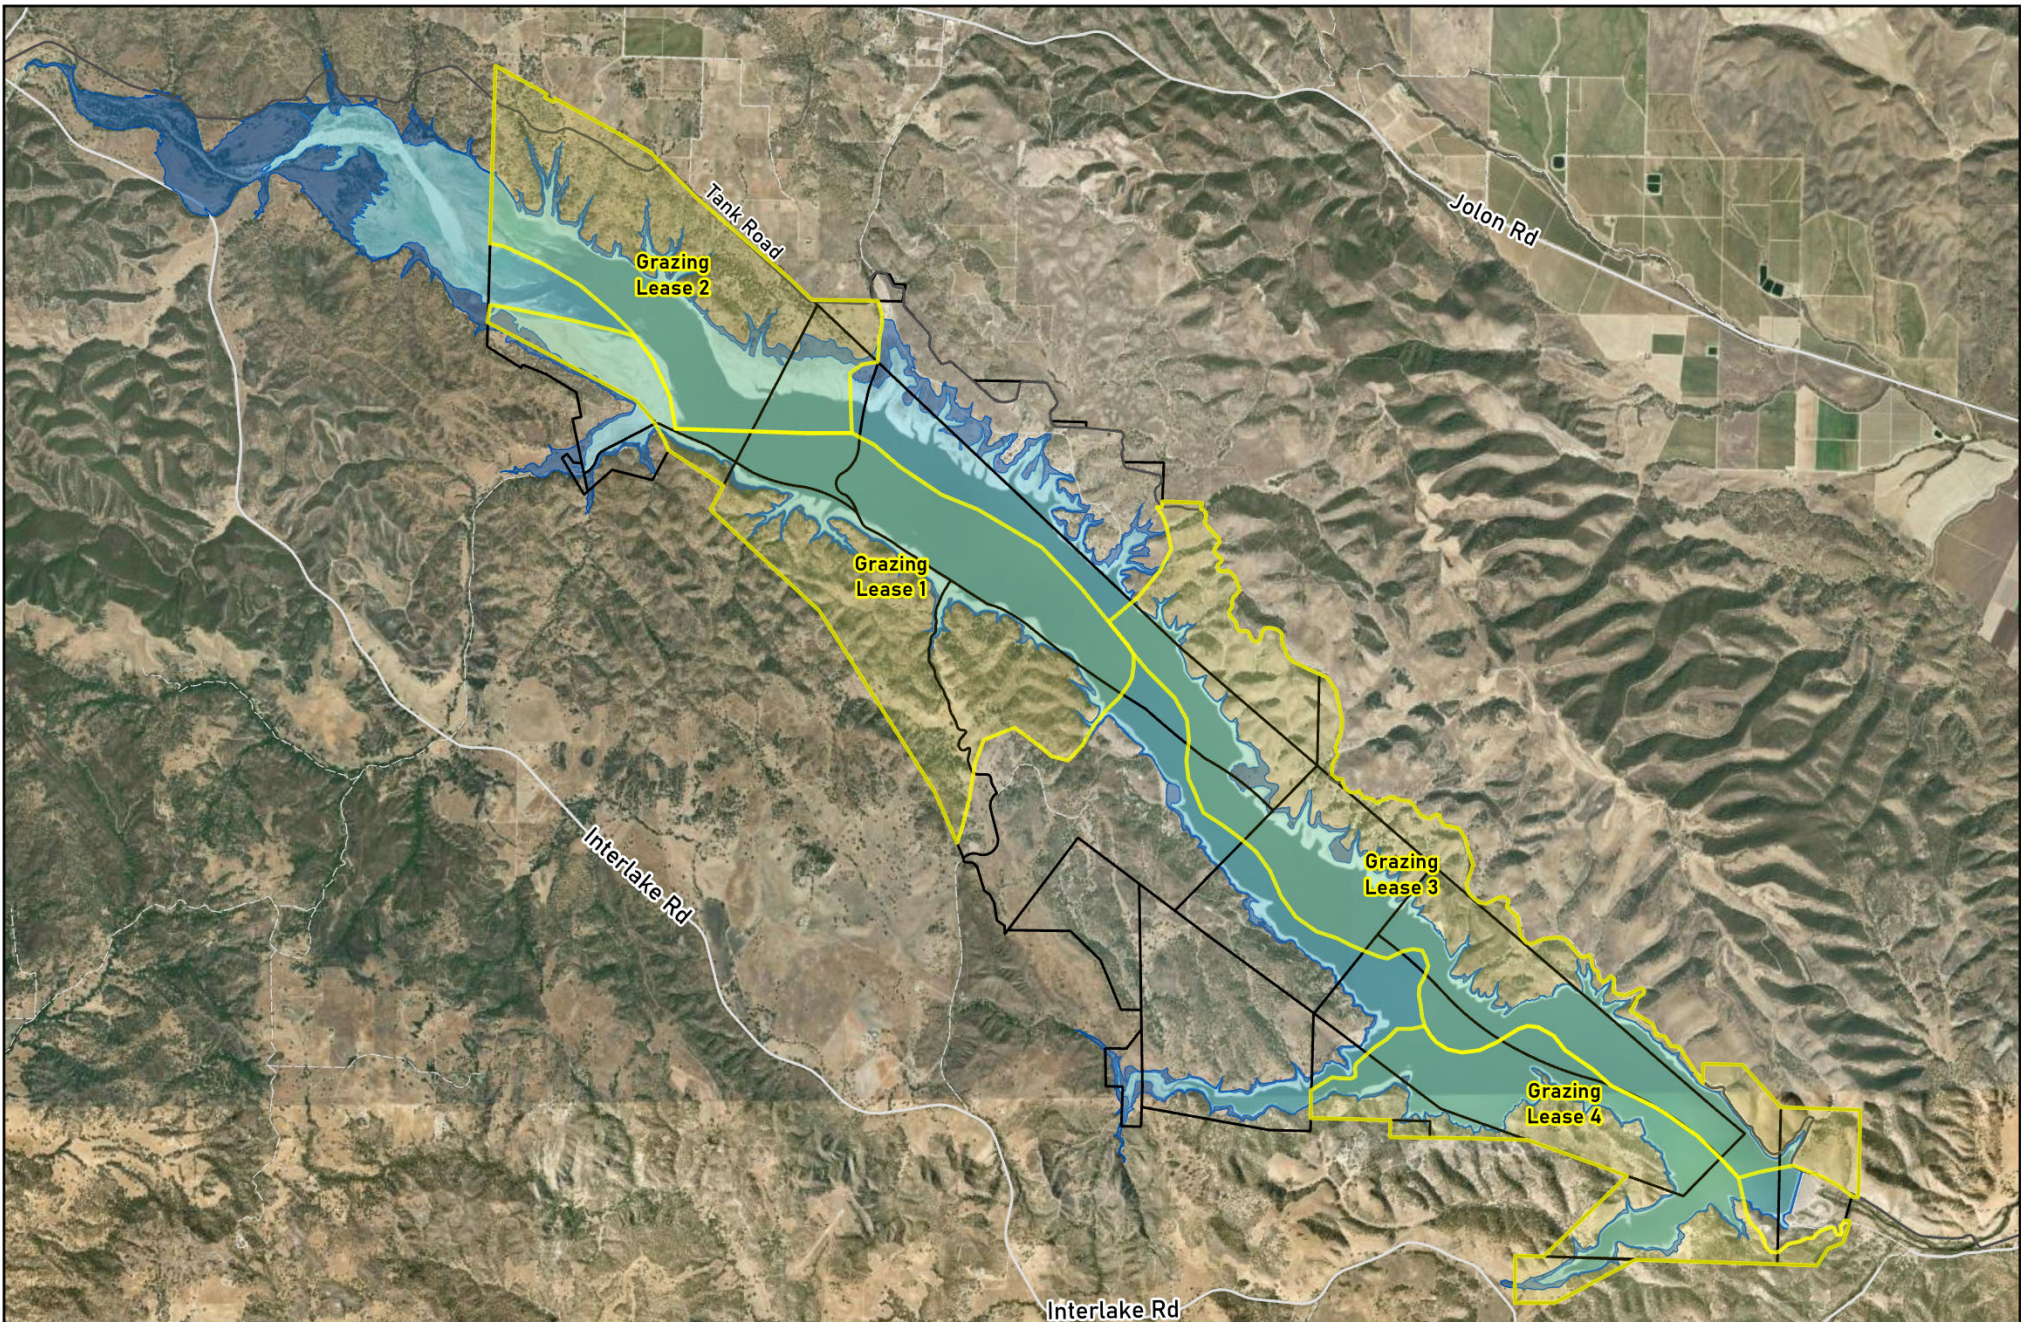

Naciminto Reservoir
Grazing Leases and
MCWRA Owned Parcels

Legend	
	Lease Boundary
	MCWRA Owned Parcels
	800-Foot High Water Mark
	825-Foot Floodage Easement

Lease	Acres Above HWM 800	Acres Below HWM 800	Total Acres
1	168	141	309
2	1325	1202	2527
3A	3917	32	3949
3B	357	401	758

San Antonio Reservoir
Grazing Leases and
MCWRA Owned Parcels

Legend

- Lease Boundary
- MCWRA Owned Parcels
- 780-Foot High Water Mark
- 800-Foot Floodage Easement

Lease	Acres Above HWM 780	Acres Below HWM 780	Total Acres
1	1240	1094	2334
2	999	719	1718
3	1509	1190	2699
4	664	683	1347