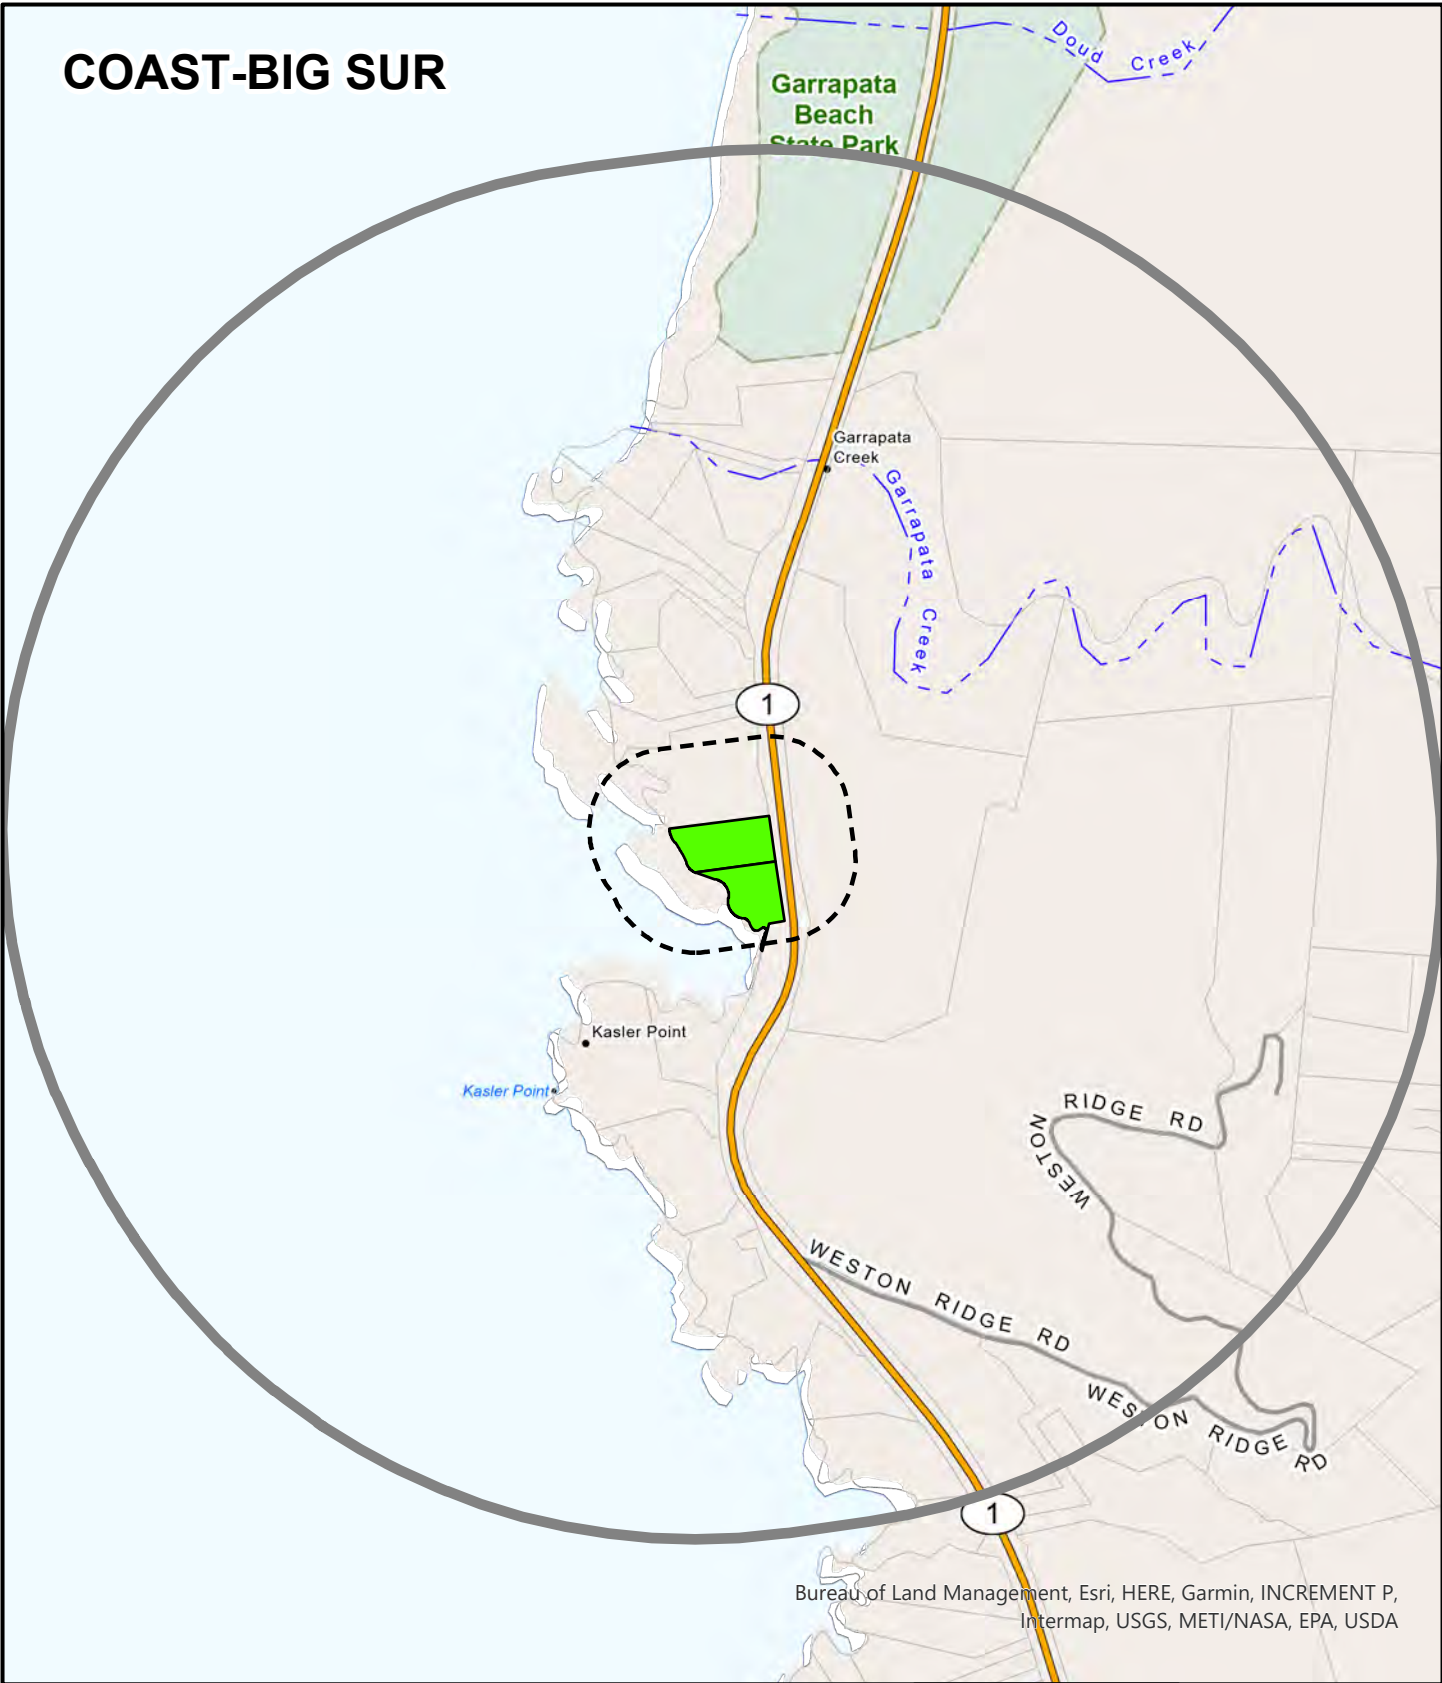

# Exhibit D

This page intentionally left blank.

# COAST-BIG SUR

**APPLICANT:** BERLIN ANDREW T TR

**APN:** 243231025000,243231026000

**FILE #** PLN110257-AMD1

 Project Site

 300 FT Buffer

 2500 FT Buffer

This page intentionally left blank