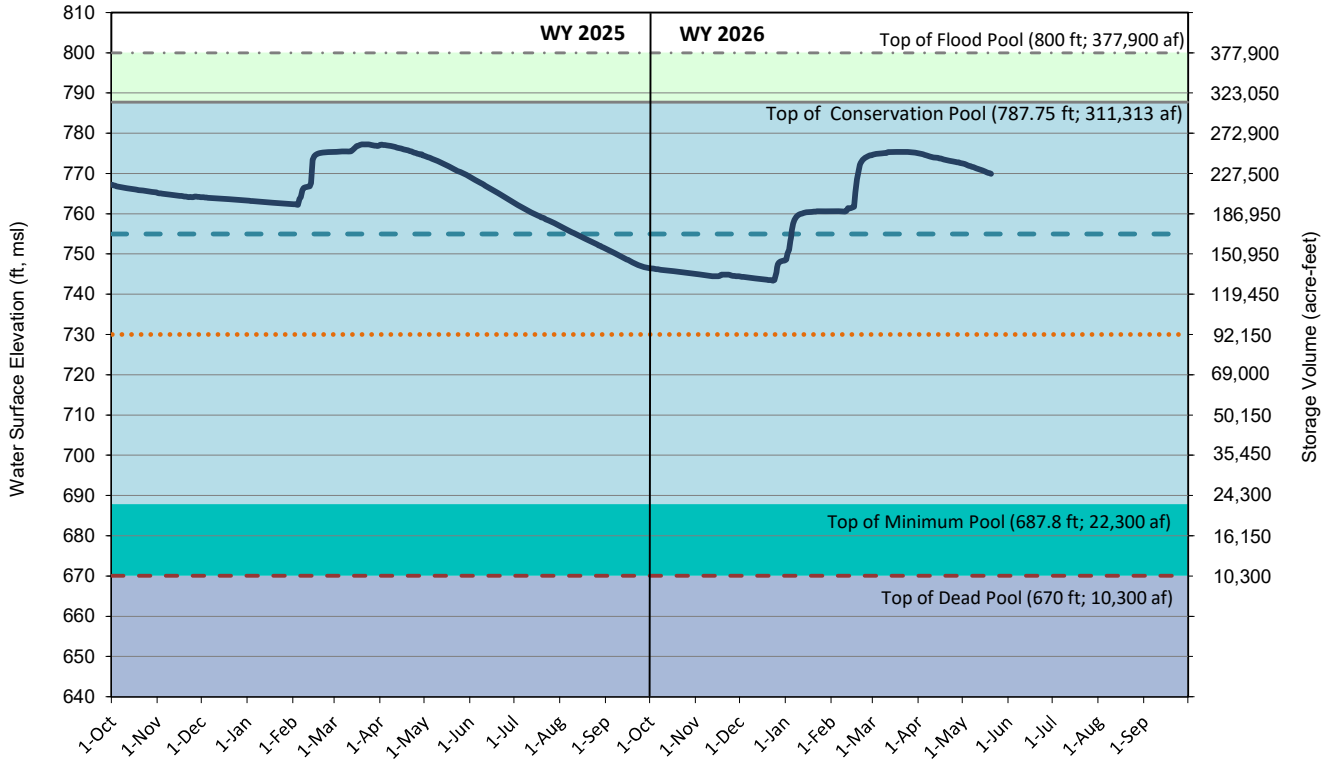

Reservoir Elevation and Storage

Nacimiento Reservoir

San Antonio Reservoir

- Dead pool
- Conservation Pool
- Minimum Recreation Elevation
- Nacimiento High Level Outlet Works
- Spillway
- Raised Nacimiento Spillway Gate
- Minimum Pool
- Flood Pool
- Low Level Outlet Works
- Reservoir Elevation