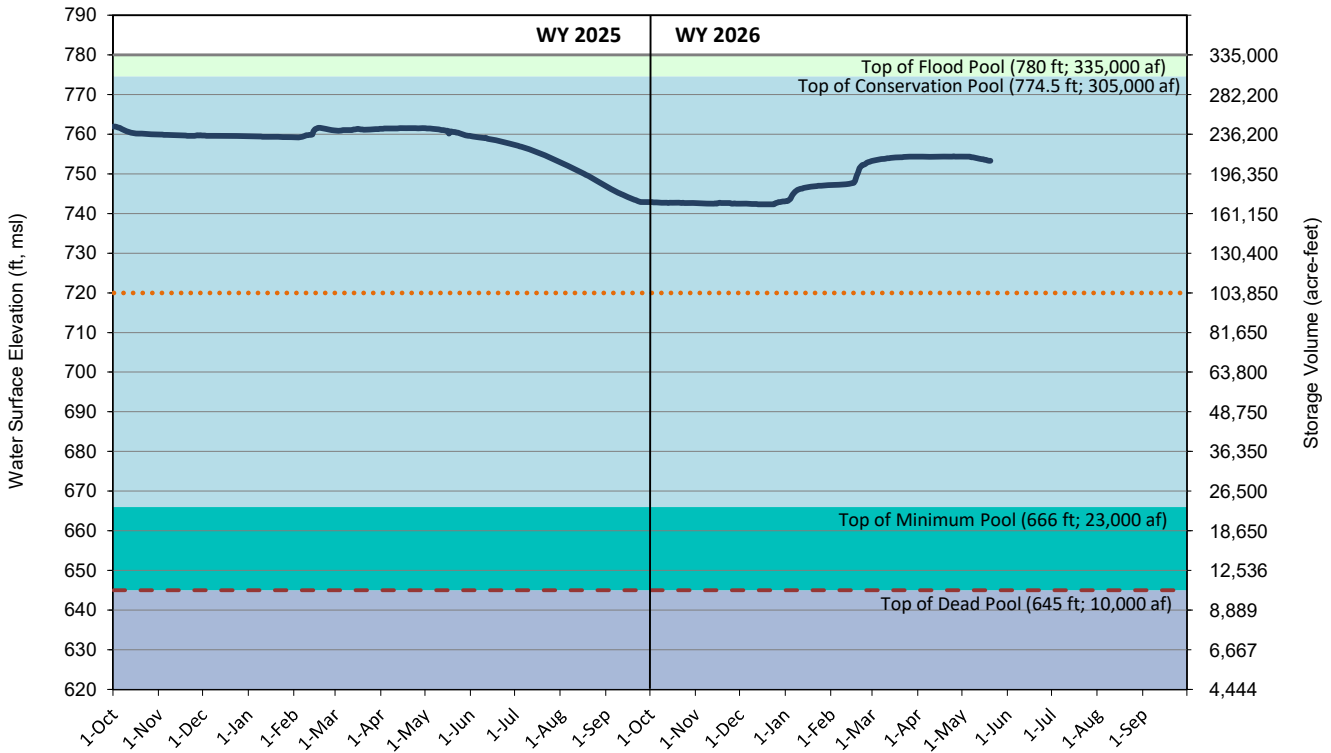

Reservoir Elevation and Storage

Nacimiento Reservoir

San Antonio Reservoir

- Dead pool
- Conservation Pool
- Minimum Recreation Elevation
- Nacimiento High Level Outlet Works
- Spillway
- Raised Nacimiento Spillway Gate
- Minimum Pool
- Flood Pool
- Low Level Outlet Works
- Reservoir Elevation