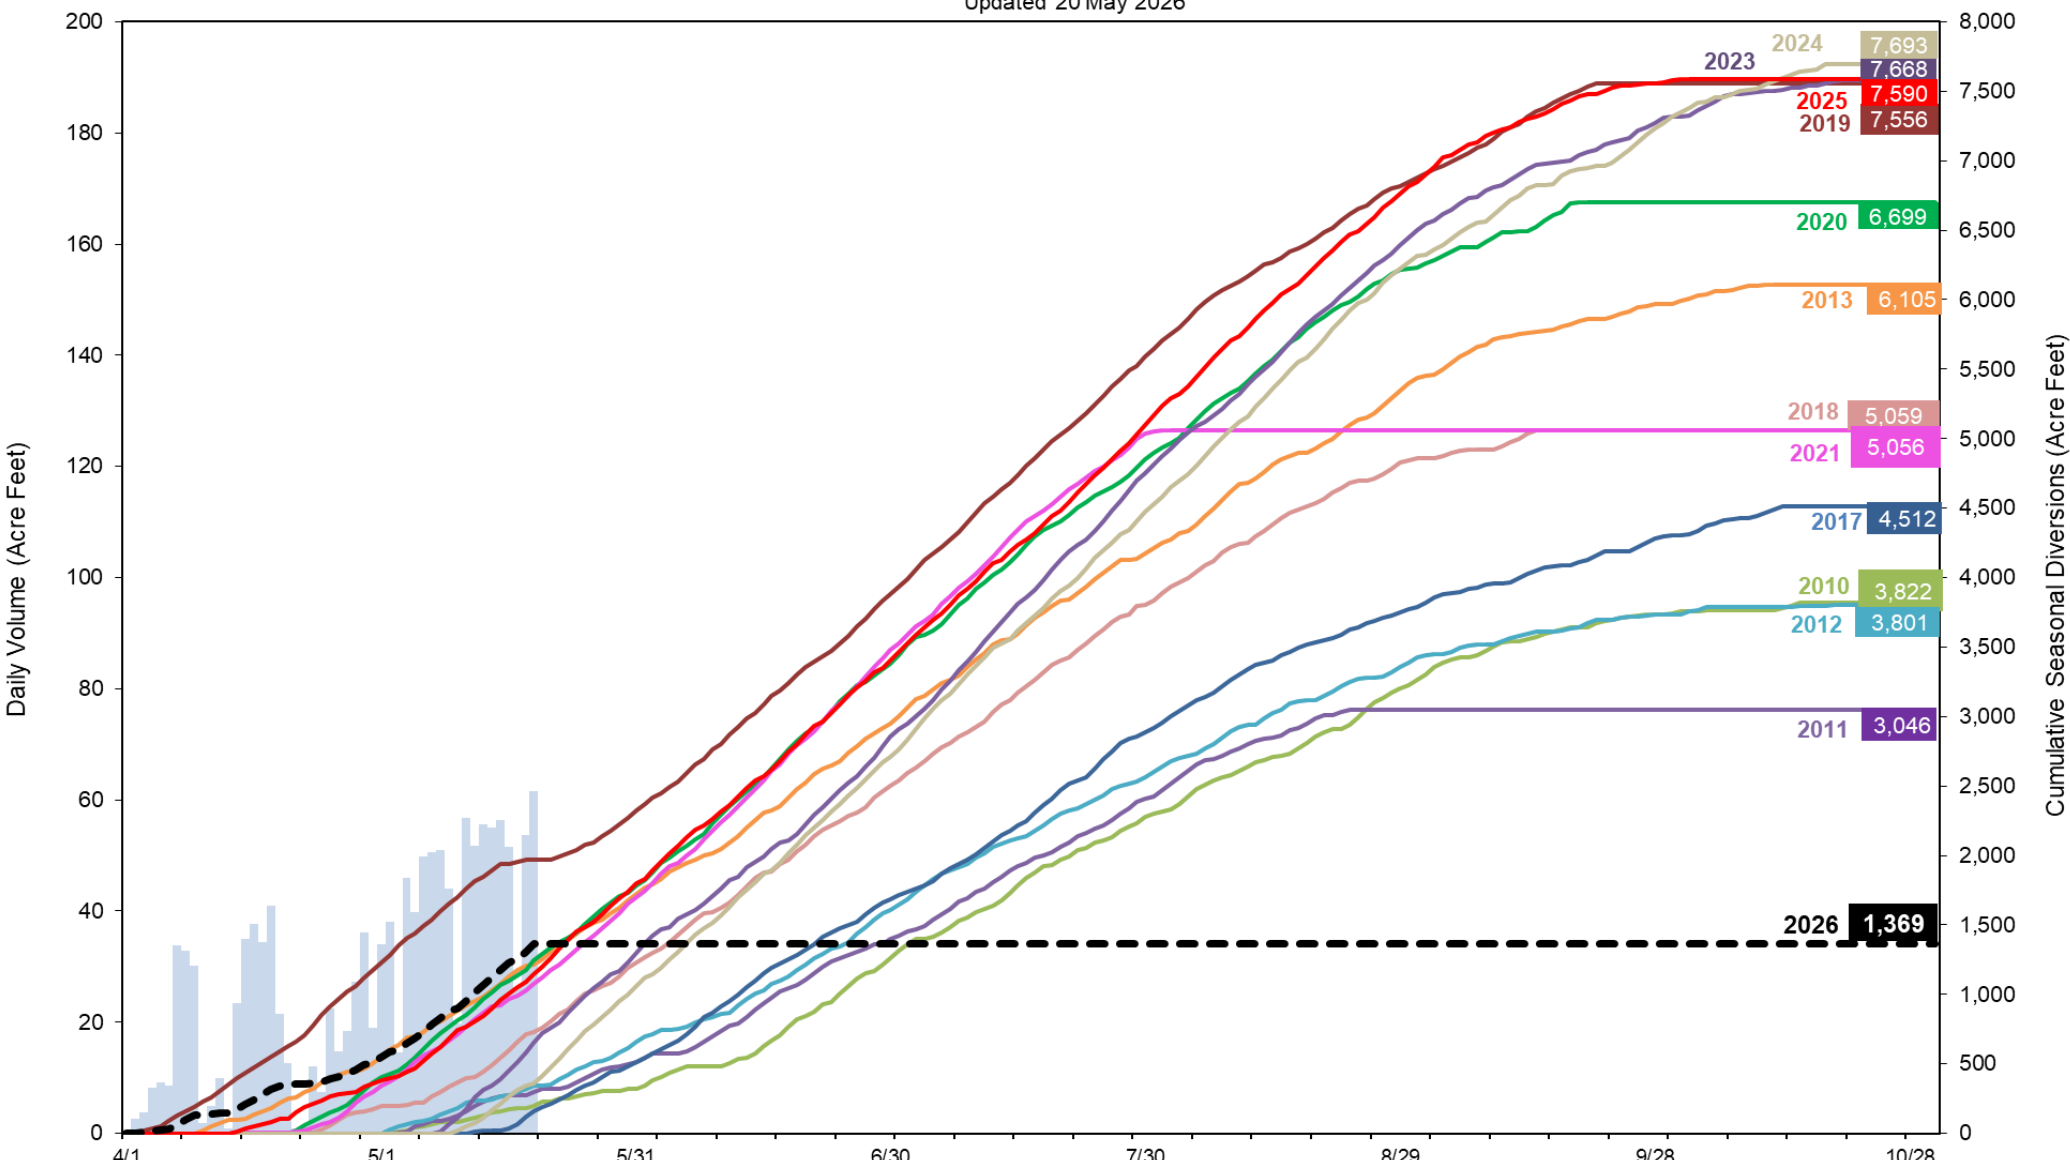

Cumulative and 2026 Daily SRDF Diversions

(Provisional Data--Subject to Revision)

Updated 20 May 2026

- 2026 Daily Diversions
- 2010 Cumulative Diversions
- 2011 Cumulative Diversions
- 2012 Cumulative Diversions
- 2013 Cumulative Diversions
- 2017 Cumulative Diversions
- 2018 Cumulative Diversions
- 2019 Cumulative Diversions
- 2020 Cumulative Diversions
- 2021 Cumulative Diversions
- 2023 Cumulative Diversions
- 2024 Cumulative Diversions
- 2025 Cumulative Diversions
- 2026 Cumulative Diversions