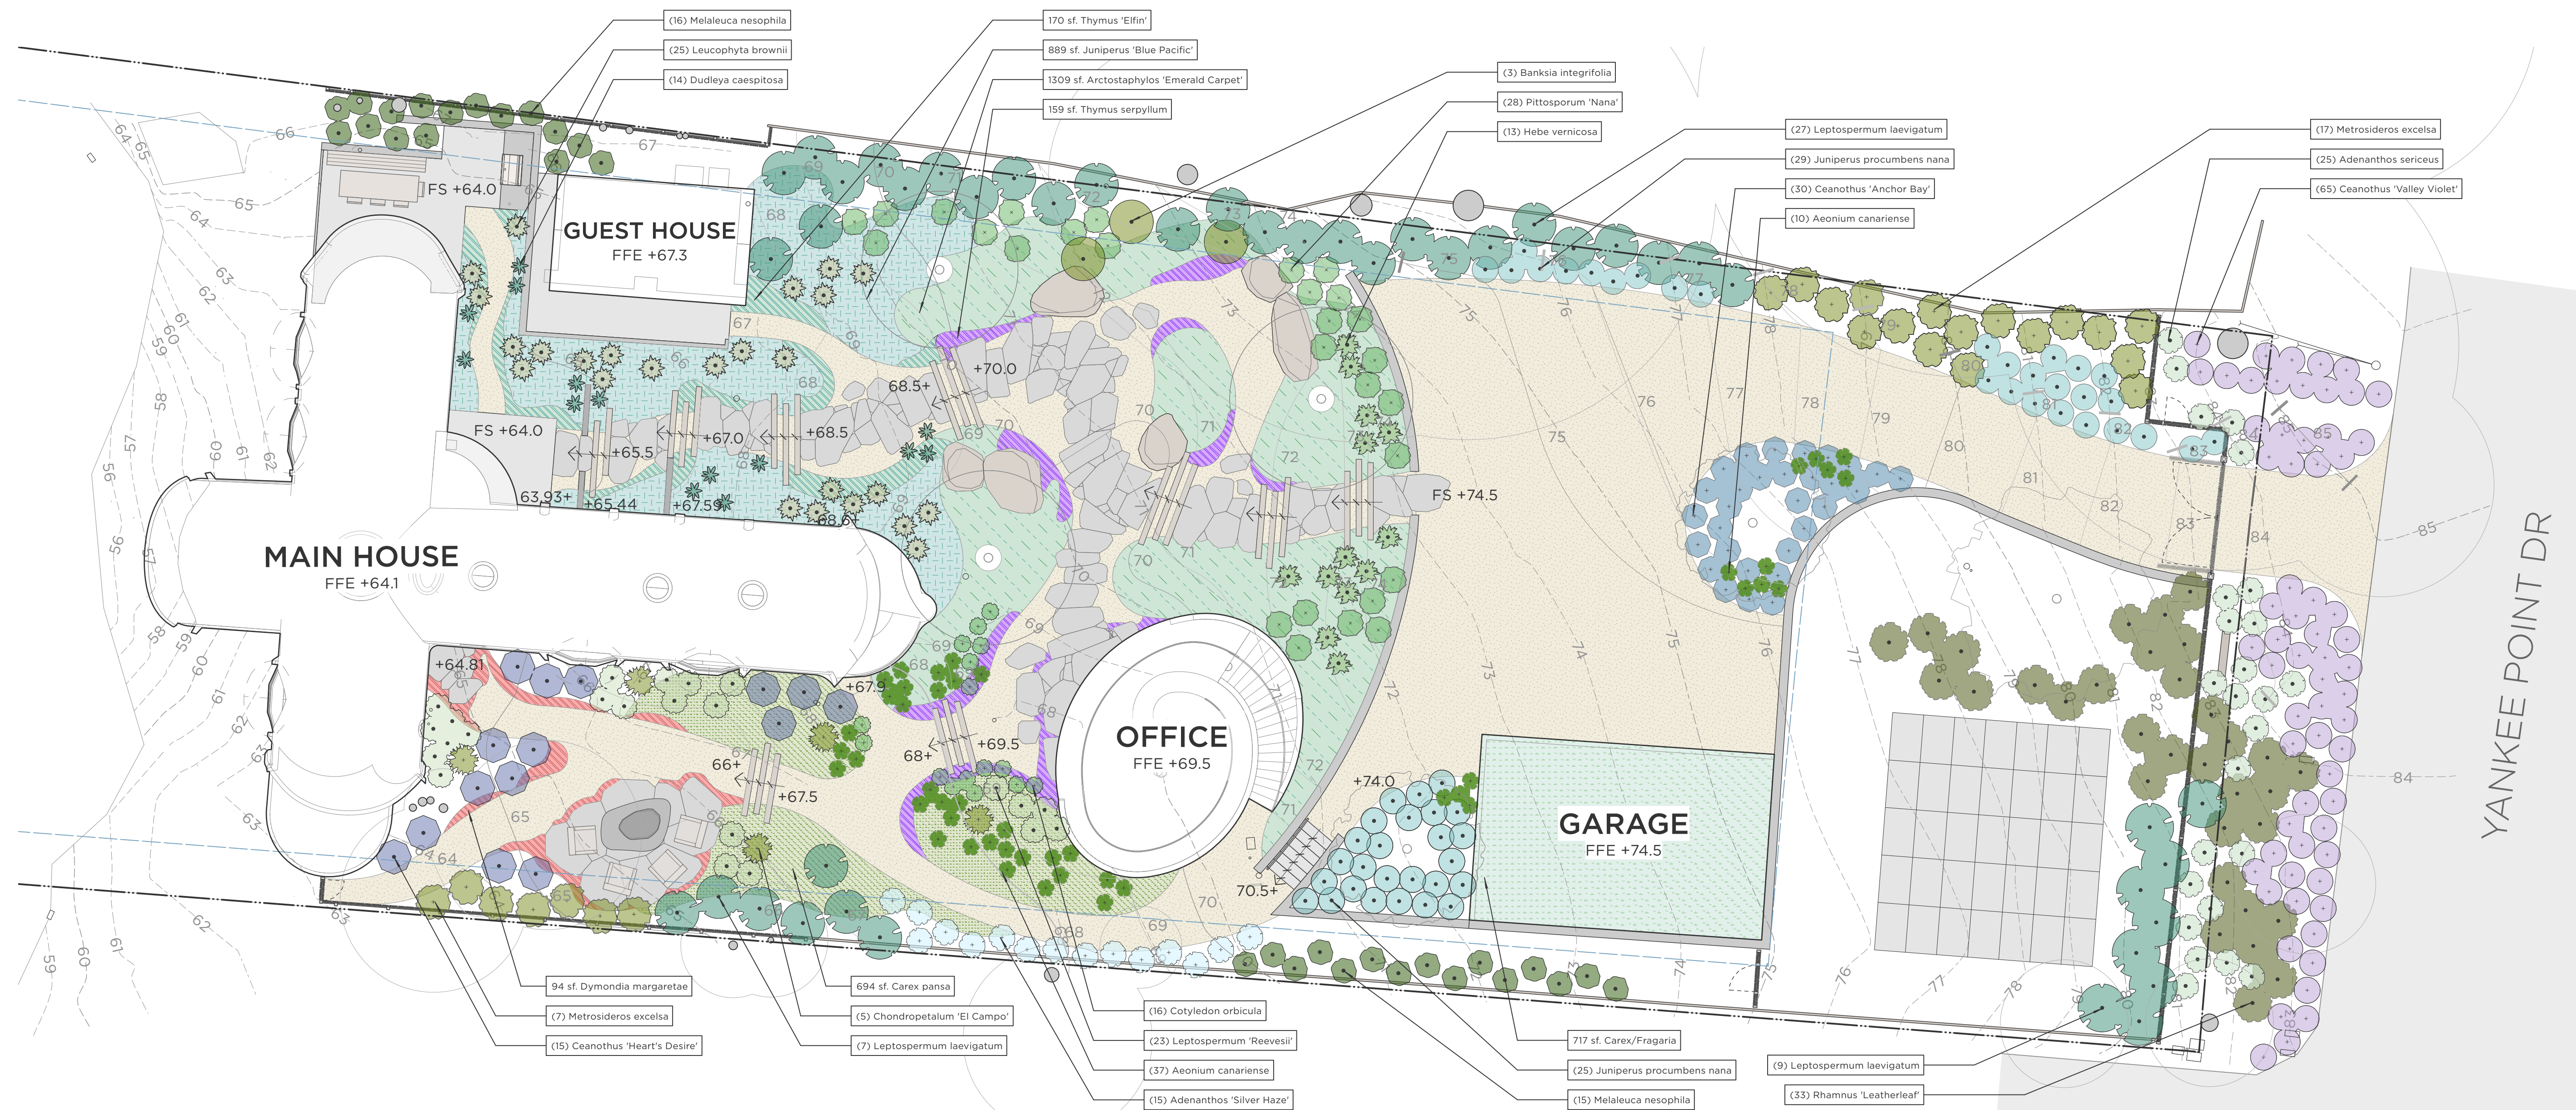

Attachment I

This page intentionally left blank.

Yankee Point

APN: 243-152-005-000

Issue set: Coordination Set
Issue date: 03.18.2024

Revisions:

REV.	DESCRIPTION	DATE
------	-------------	------

SITE PLAN

Scale: 10' = 1'-0"
Drawn by: AG

L1.00

LEGEND

- 1 ARRIVAL AUTOCOURT
- 2 PATANQUE COURT
- 3 ENTRY GARDEN
- 4 GARDEN SEATING AREA
- 5 PRIMARY PATH
- 6 OFFICE PATH
- 7 FIREPIT TERRACE
- 8 OUTDOOR DINING
- 9 SOLAR ARRAY

YANKEE POINT DR

Yankee Point

APN: 243-152-005-000

Issue set: Coordination Set
Issue date: 03.18.2024

Revisions:

REV.	DESCRIPTION	DATE

PLANTING PLAN

Scale: 10'=1'-0"
Drawn by: AG

GROUNDCOVER LEGEND

Symbol	Quantity	Botanical Name	Common Name	Container Size	Notes
▨	1,309 sf	Arctostaphylos 'Emerald Carpet'	Emerald Carpet Manzanita		
▨	694 sf	Carex pansa	Sand Dune Sedge		
▨	717 sf	Carex pansa Fragaria chiloensis	Sand Dune Sedge Beach Strawberry		
▨	94 sf	Dymondia margaretae	Dymondia		
▨	889 sf	Juniperus 'Blue Pacific'	Blue Pacific Juniper		
▨	159 sf	Thymus serpyllum	Woolly Thyme		
▨	170 sf	Thymus serpyllum 'Elfin'	Elfin Thyme		