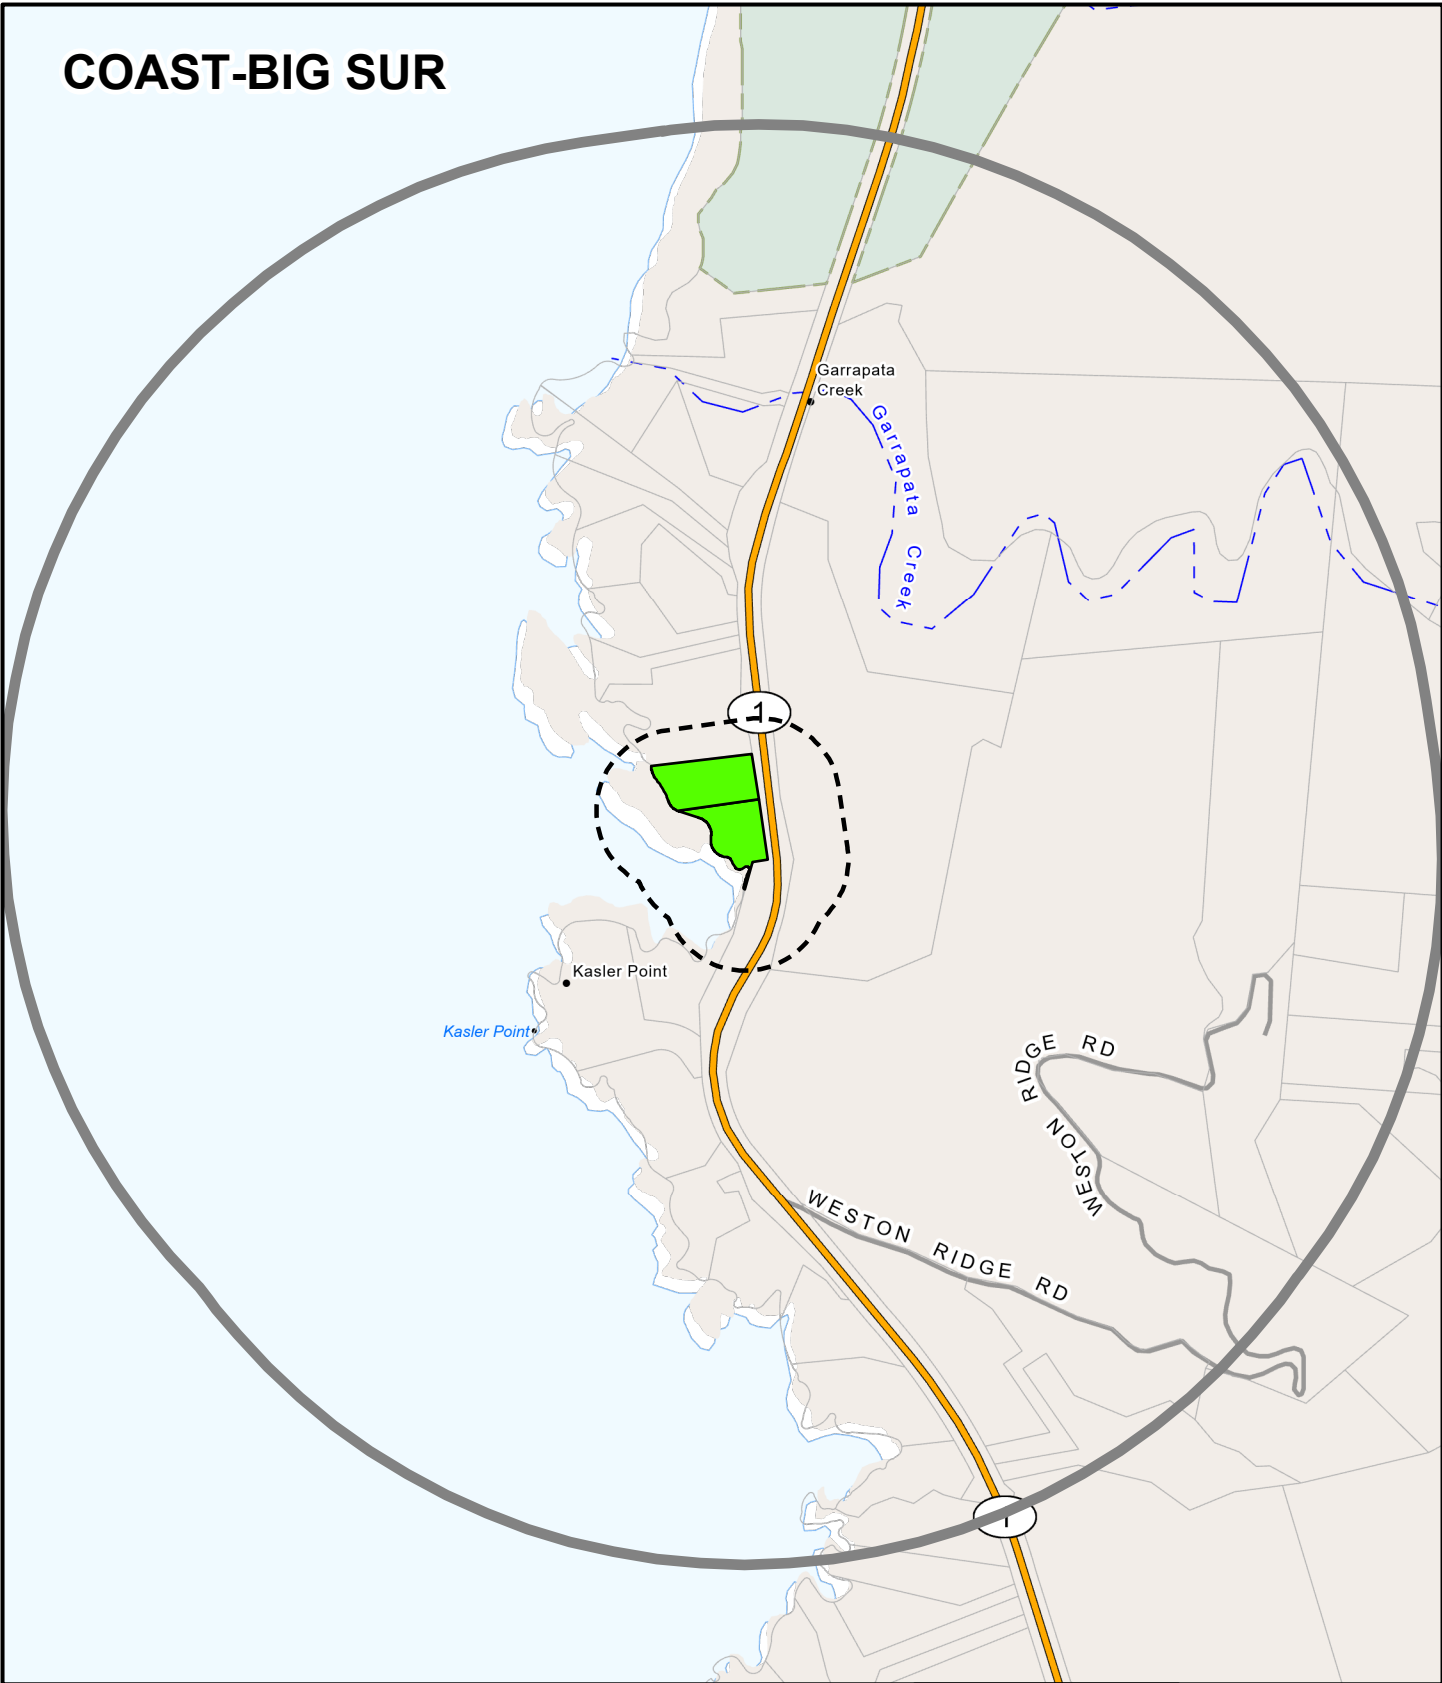

Exhibit E

This page intentionally left blank.

COAST-BIG SUR

APPLICANT: BERLIN

APN: 243-231-027-000

FILE # PLN110257-AMD1

 Project Site

 300 FT Buffer

 2500 FT Buffer

This page intentionally left blank