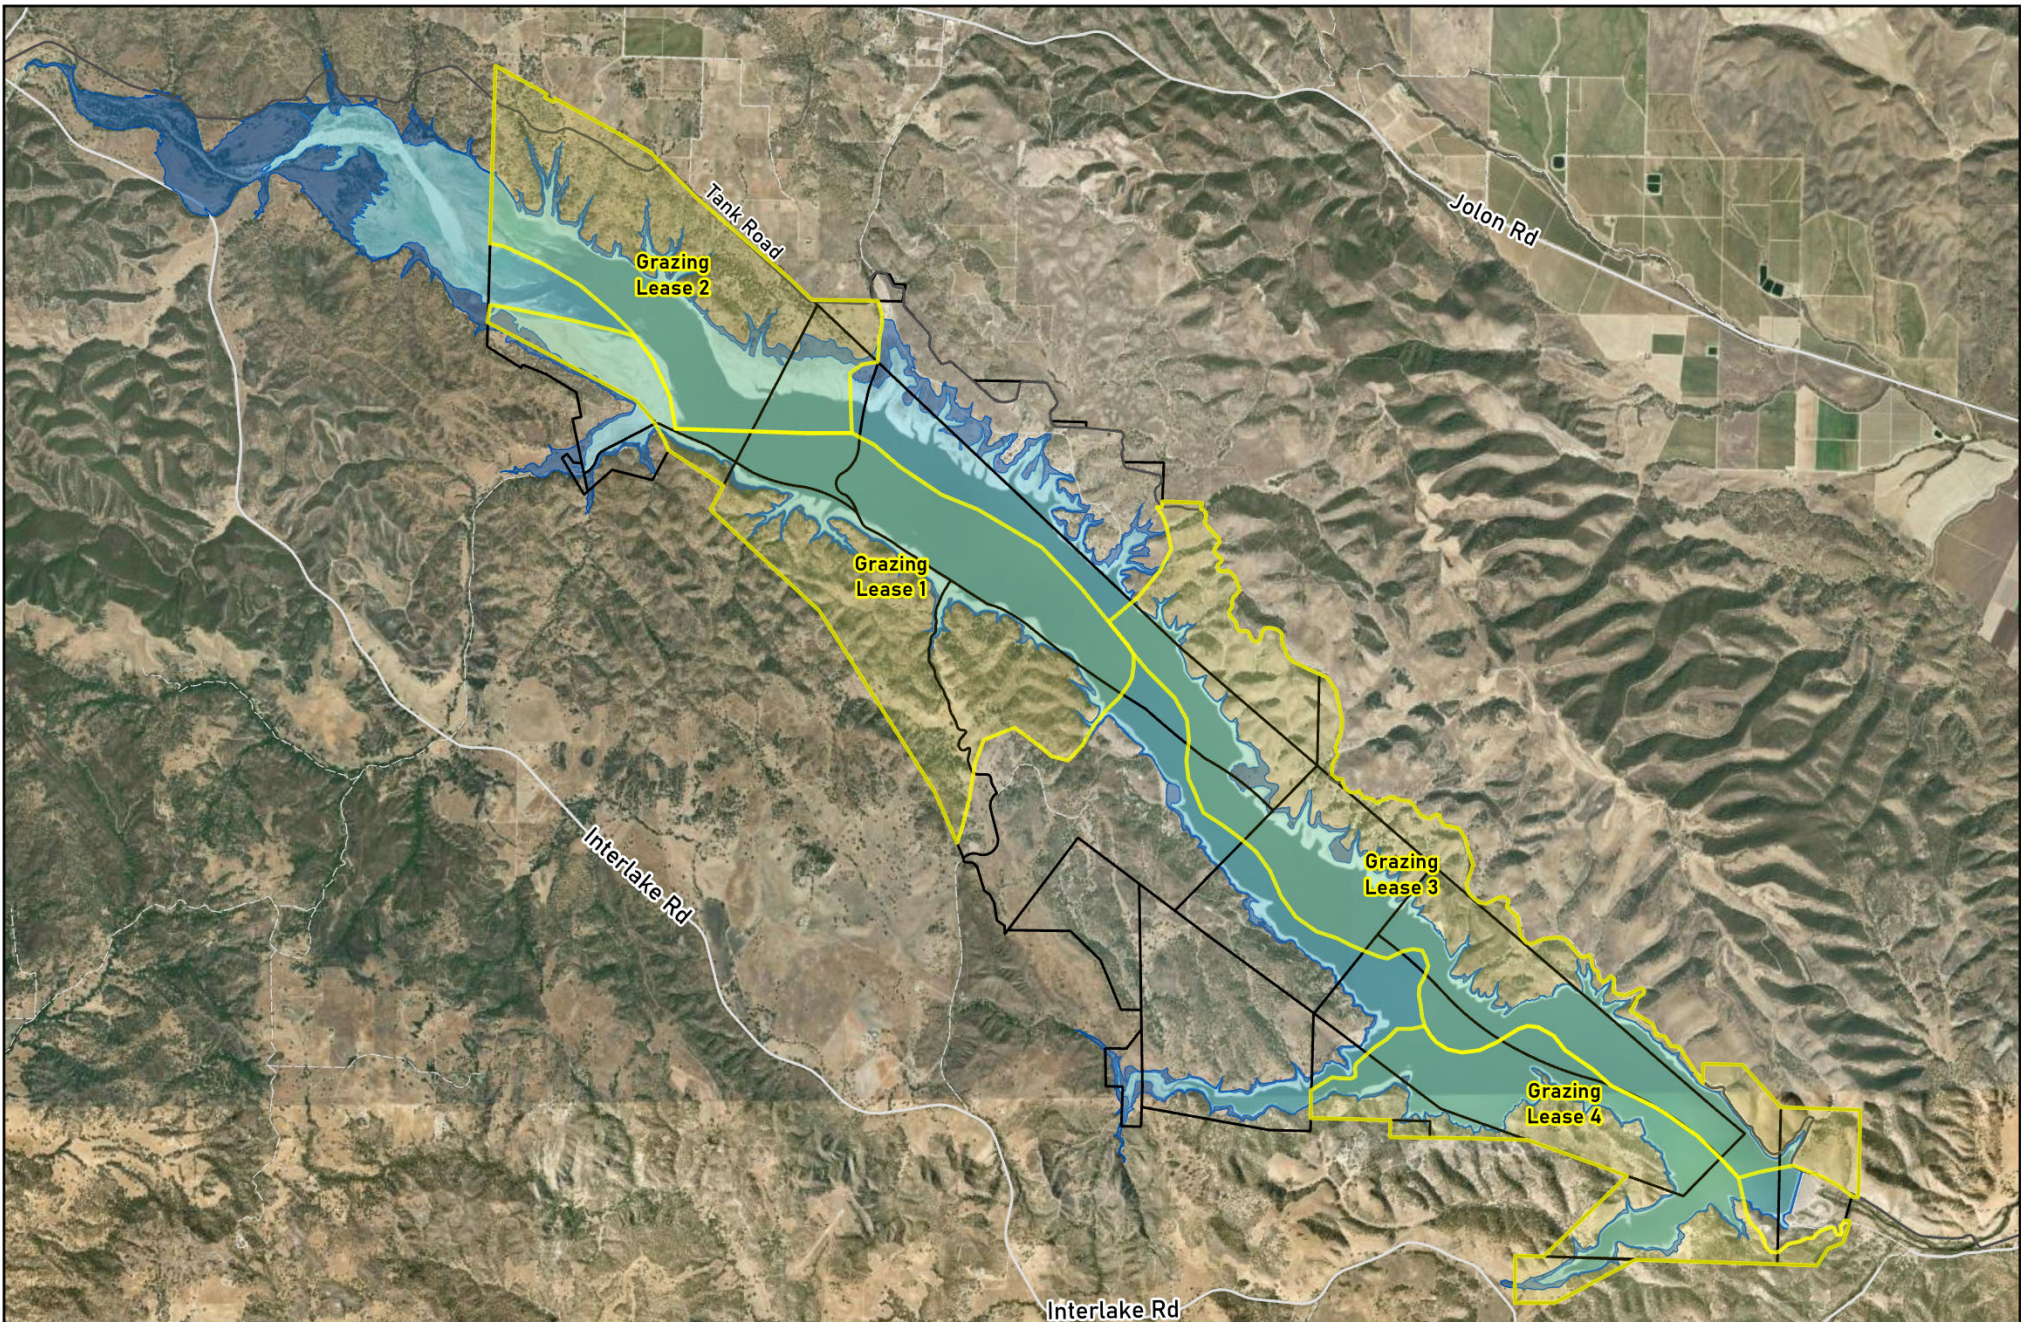

Nacimiento Reservoir

Grazing Leases and MCWRA Owned Parcels

Legend	
	Lease Boundary
	MCWRA Owned Parcels
	800-Foot High Water Mark
	825-Foot Floodage Easement

Lease	Acres Above HWM 800	Acres Below HWM 800	Total Acres
1	168	141	309
2	1325	1202	2527
3A	3917	32	3949
3B	357	401	758
5	347	874	1221
6	699	534	1233

San Antonio Reservoir
Grazing Leases and
MCWRA Owned Parcels

Legend

- Lease Boundary
- MCWRA Owned Parcels
- 780-Foot High Water Mark
- 800-Foot Floodage Easement

Lease	Acres Above HWM 780	Acres Below HWM 780	Total Acres
1	1240	1094	2334
2	999	719	1718
3	1509	1190	2699
4	664	683	1347