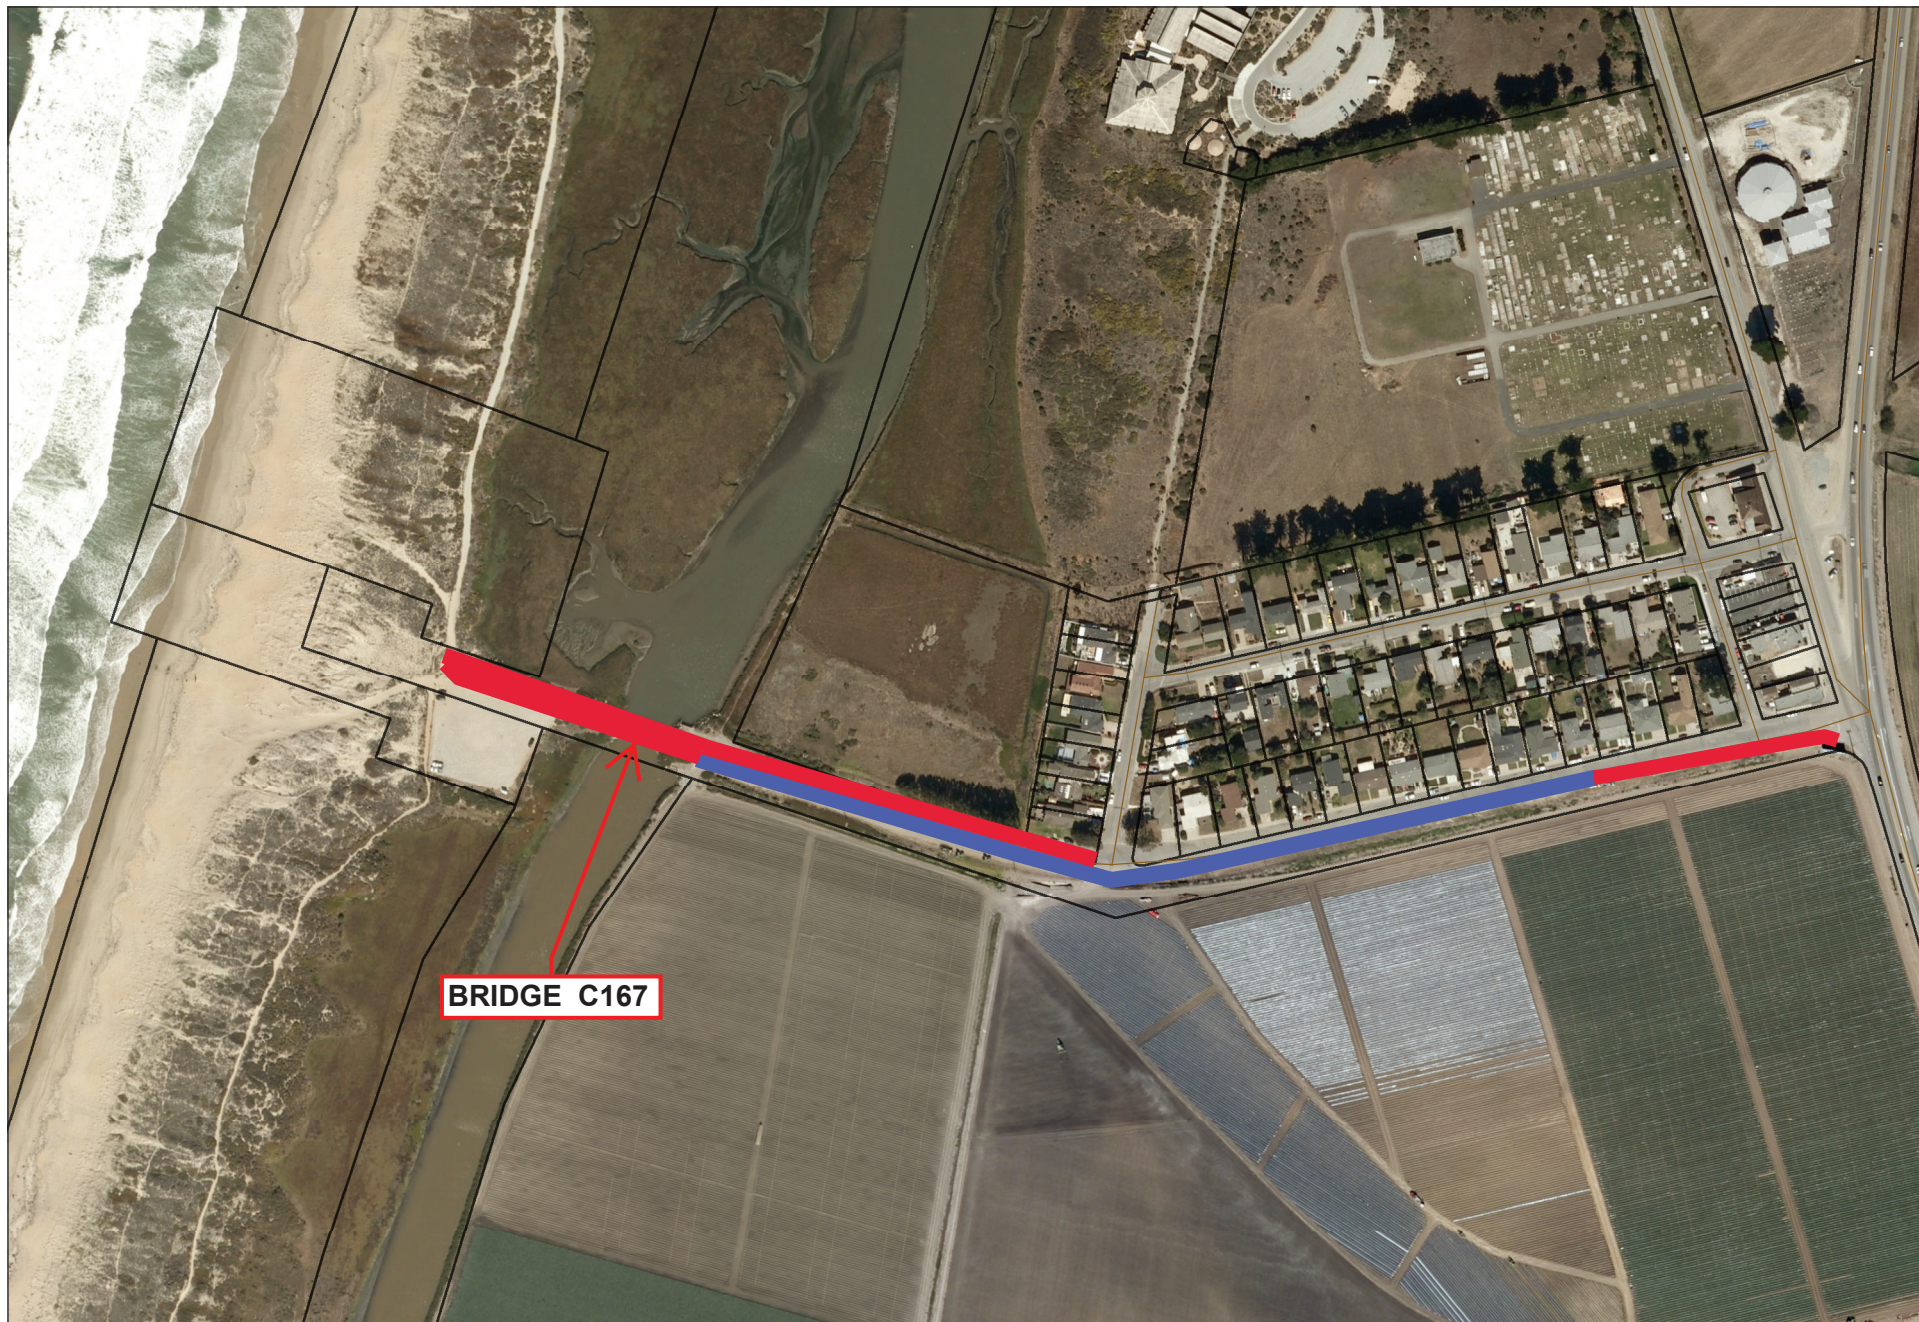

POTRERO ROAD NO PARKING ZONES

BRIDGE C167

-  EXISTING NO PARKING AT ANY TIME ZONE ALONG THE SOUTHSIDE OF POTRERO ROAD TO BE CONVERTED TO "NO OVERNIGHT PARKING (10 P.M. 6 A.M.)"
-  NO OVERNIGHT PARKING ZONE (10 P.M. - 6 A.M.) ALONG POTRERO ROAD